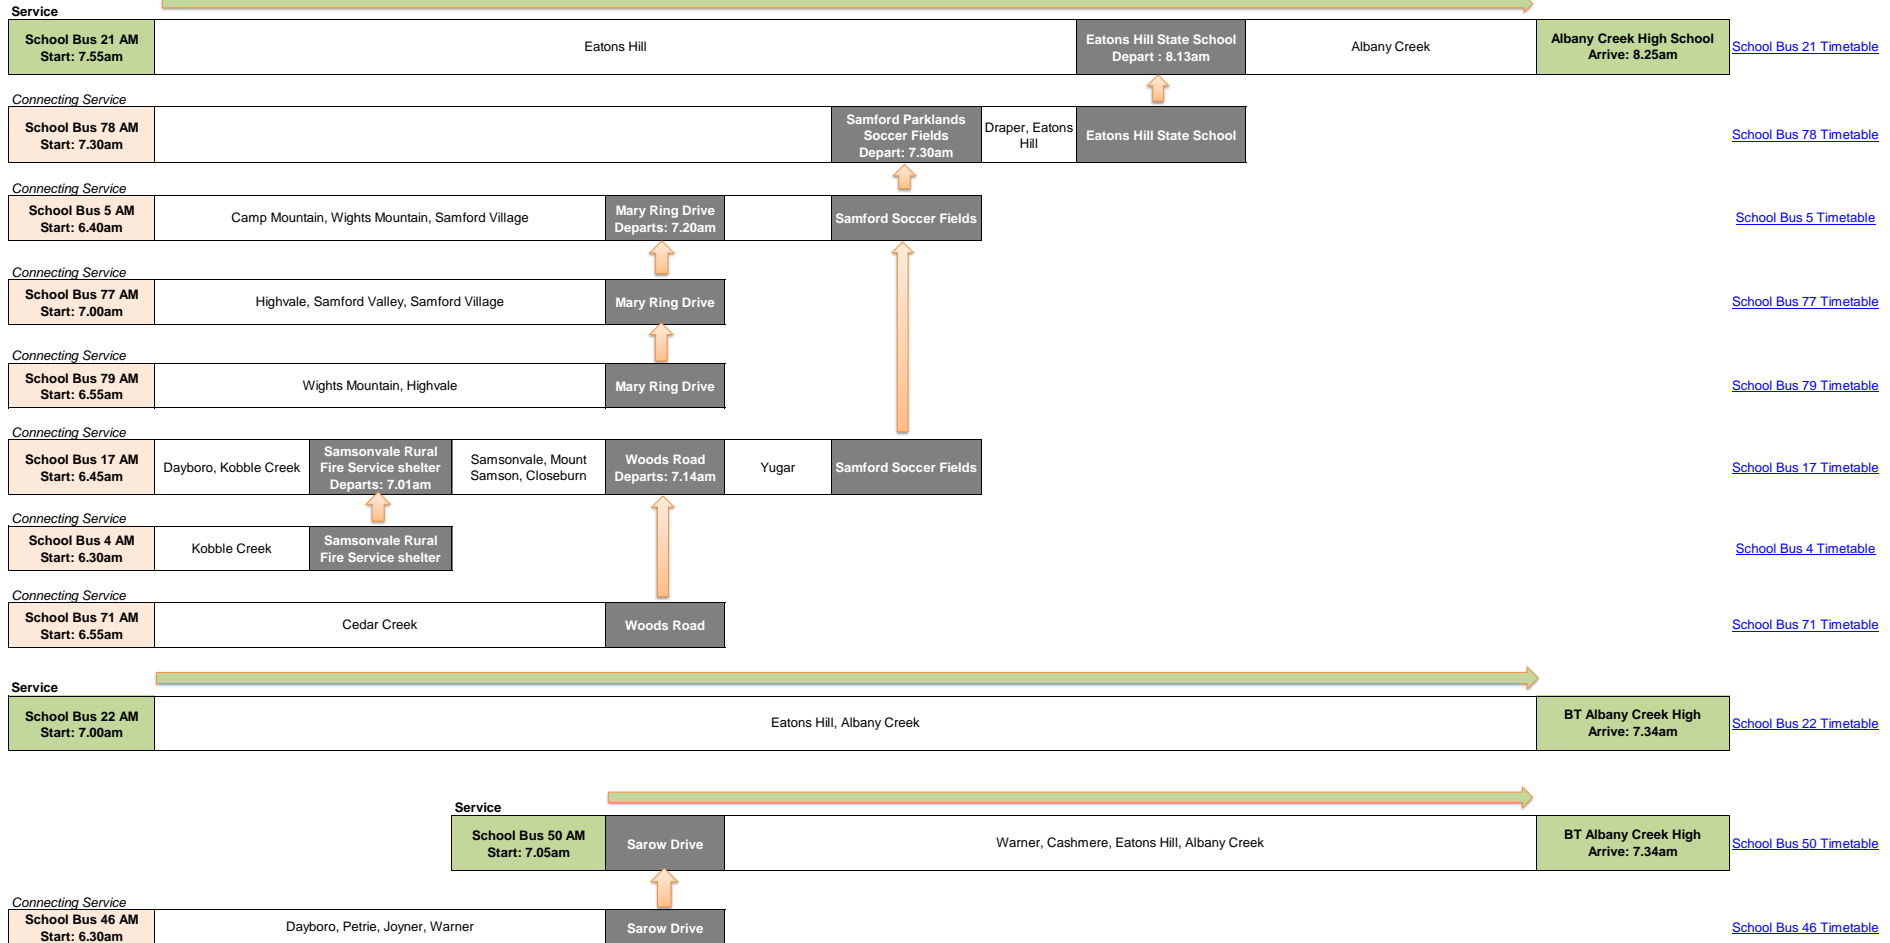

Albany Creek State High School - AM Services
 Maps of the route are available as links through the timetable

Albany Creek State High School - PM Services
 Maps of the route are available as links through the timetable