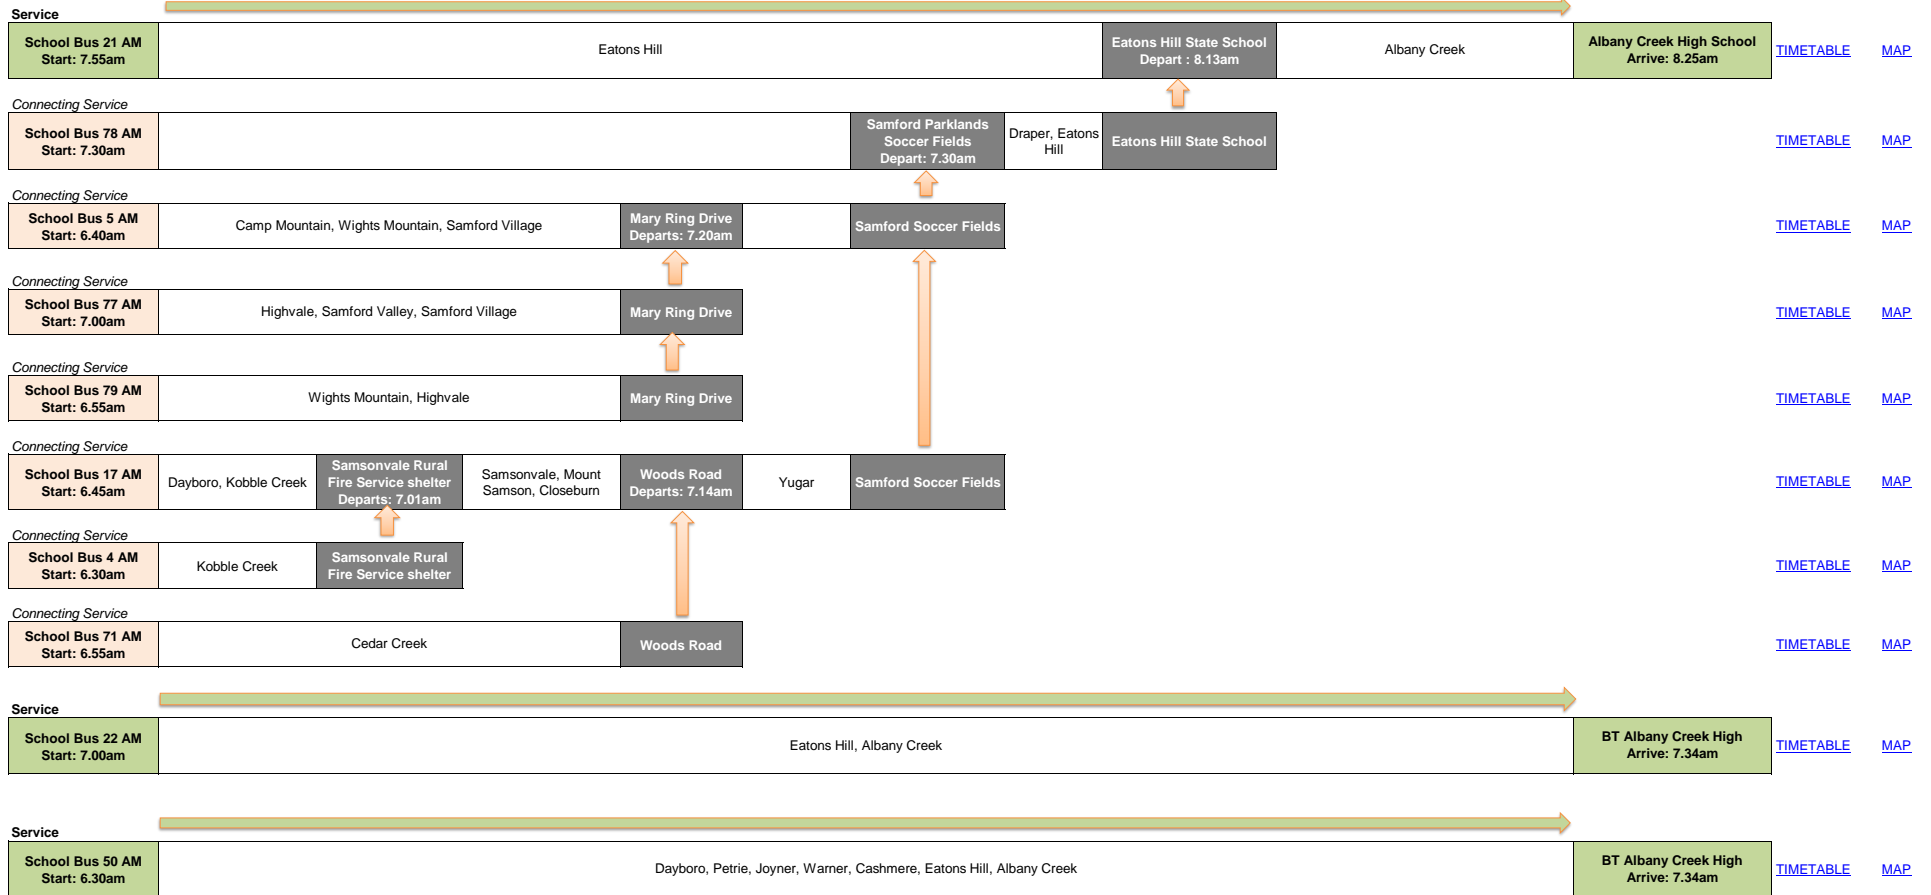

Albany Creek State High School - AM Service

Albany Creek State High School - PM Services

Last Updated 22/02/2024