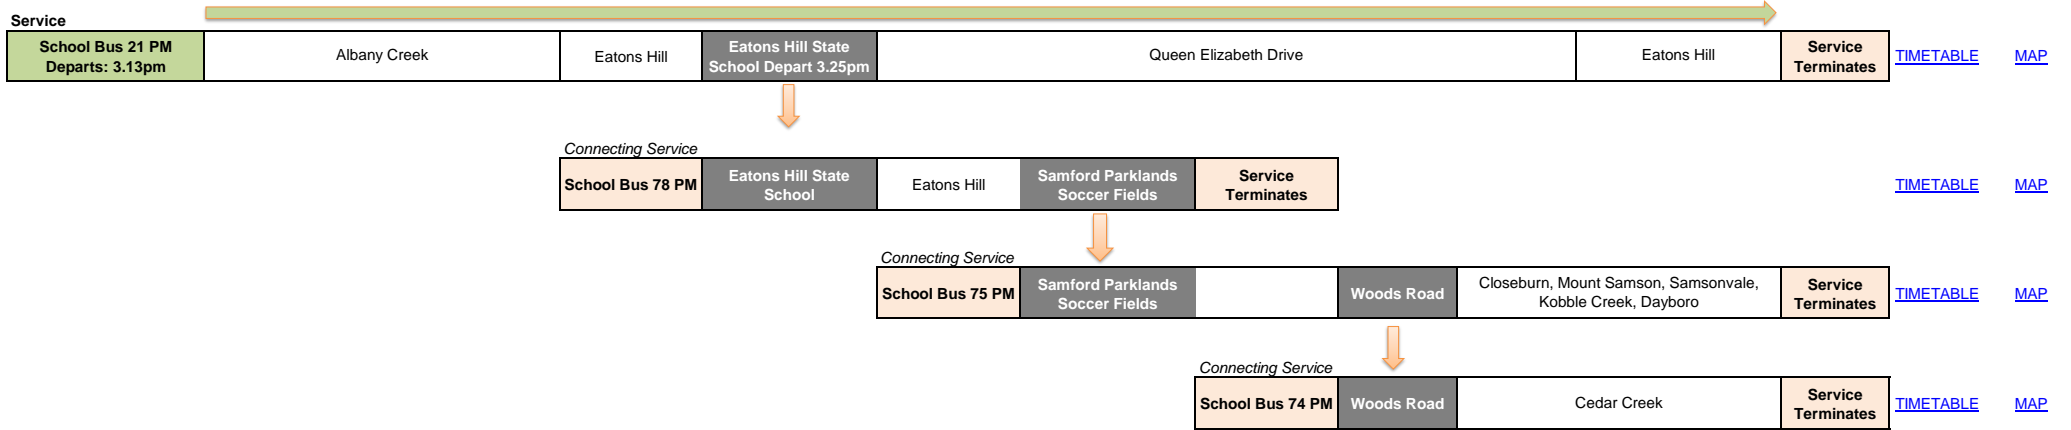

Albany Creek State High School - AM Service

Albany Creek State High School - PM Services

Last Updated 22/02/2024