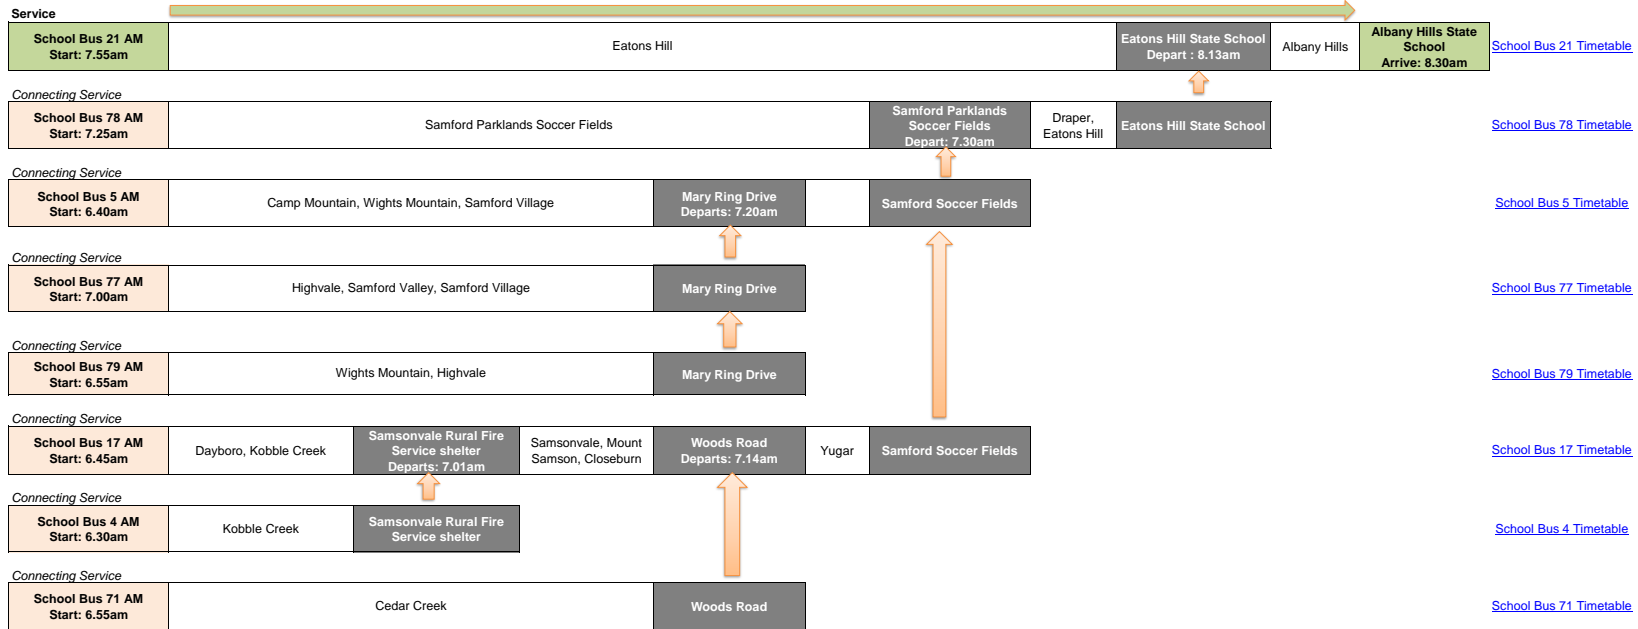

Albany Hills State School - AM Services
 Maps of the route are available as links through the timetable

Last Updated 09/09/2024

Albany Hills State School - PM Services
 Maps of the route are available as links through the timetable