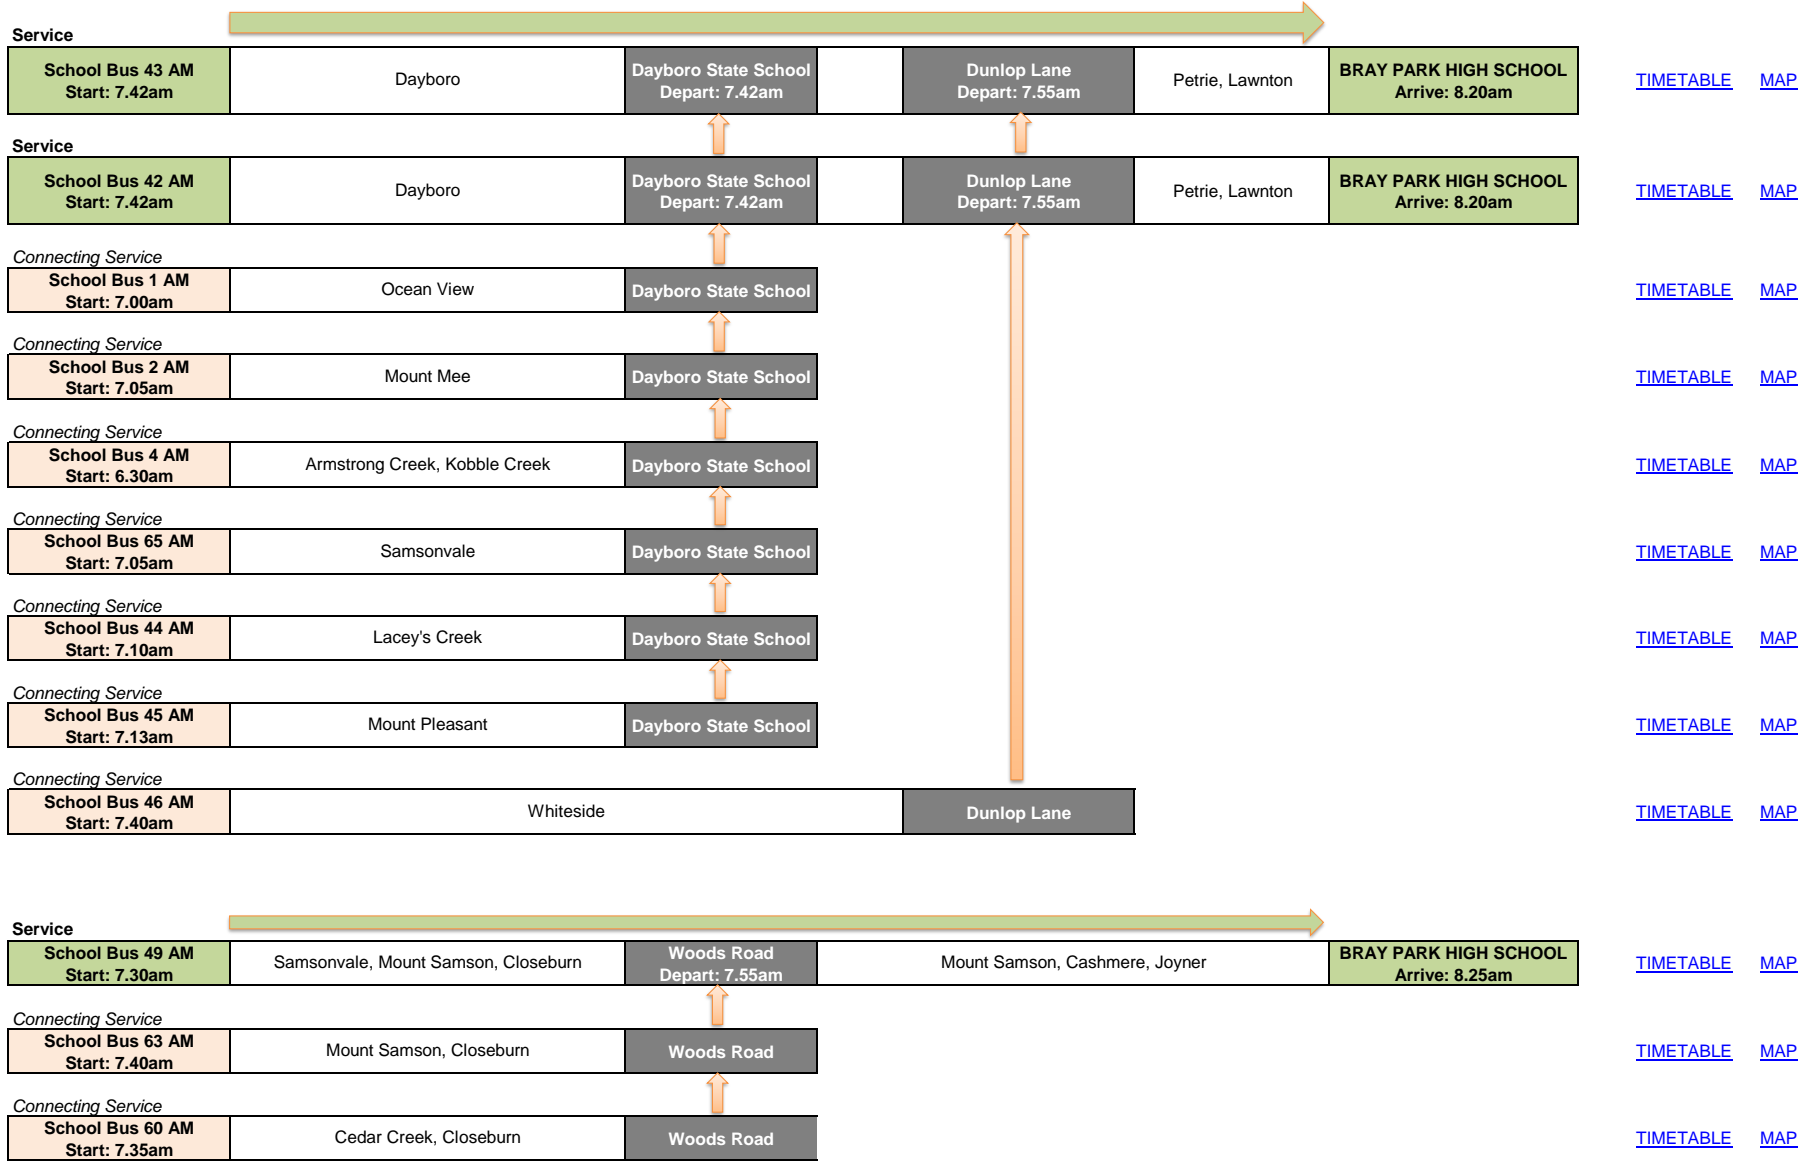

# Bray Park State High School - AM Services

# Bray Park State High School - PM Services