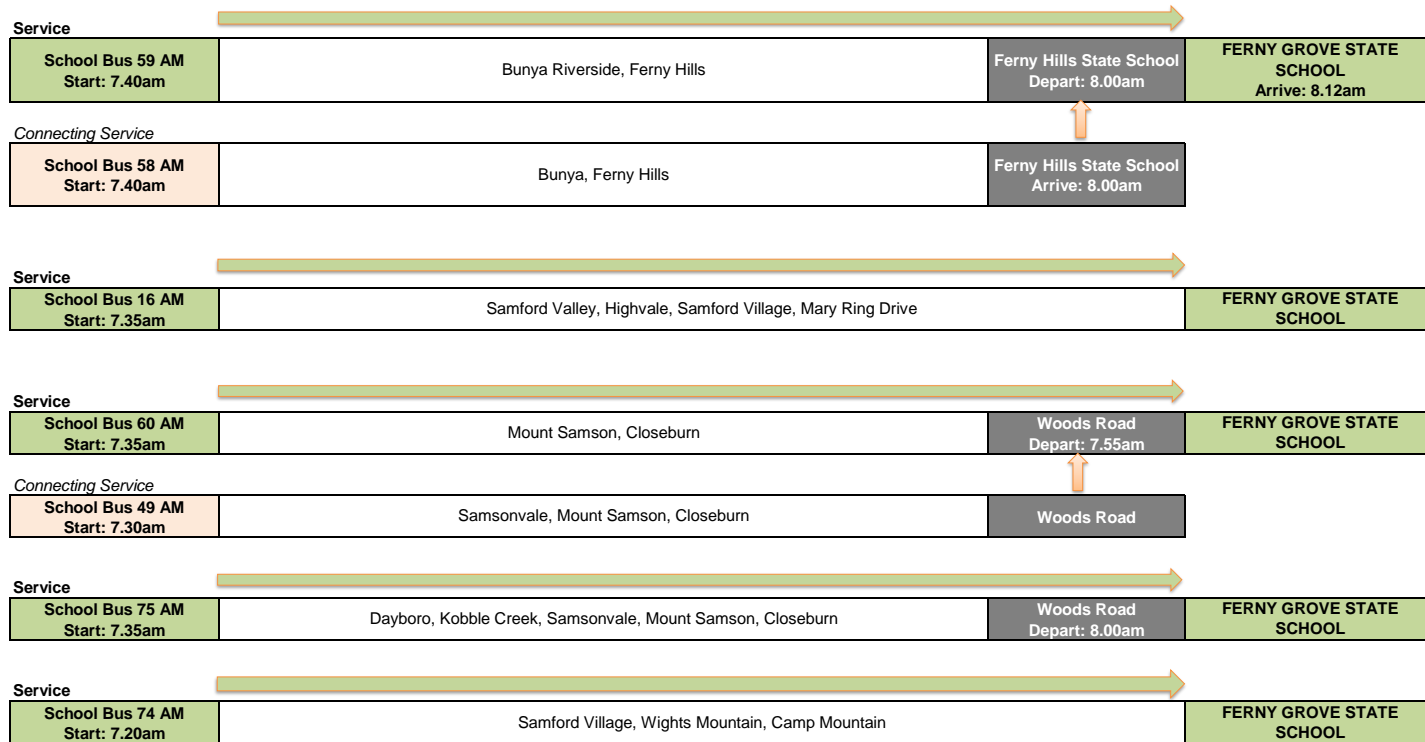

Ferny Grove State School - AM Services

[Click To View Timetables And Maps](#)

[Click To View Timetables And Maps](#)

Ferny Grove State School - PM Services

[Click To View Timetables And Maps](#)

[Click To View Timetables And Maps](#)