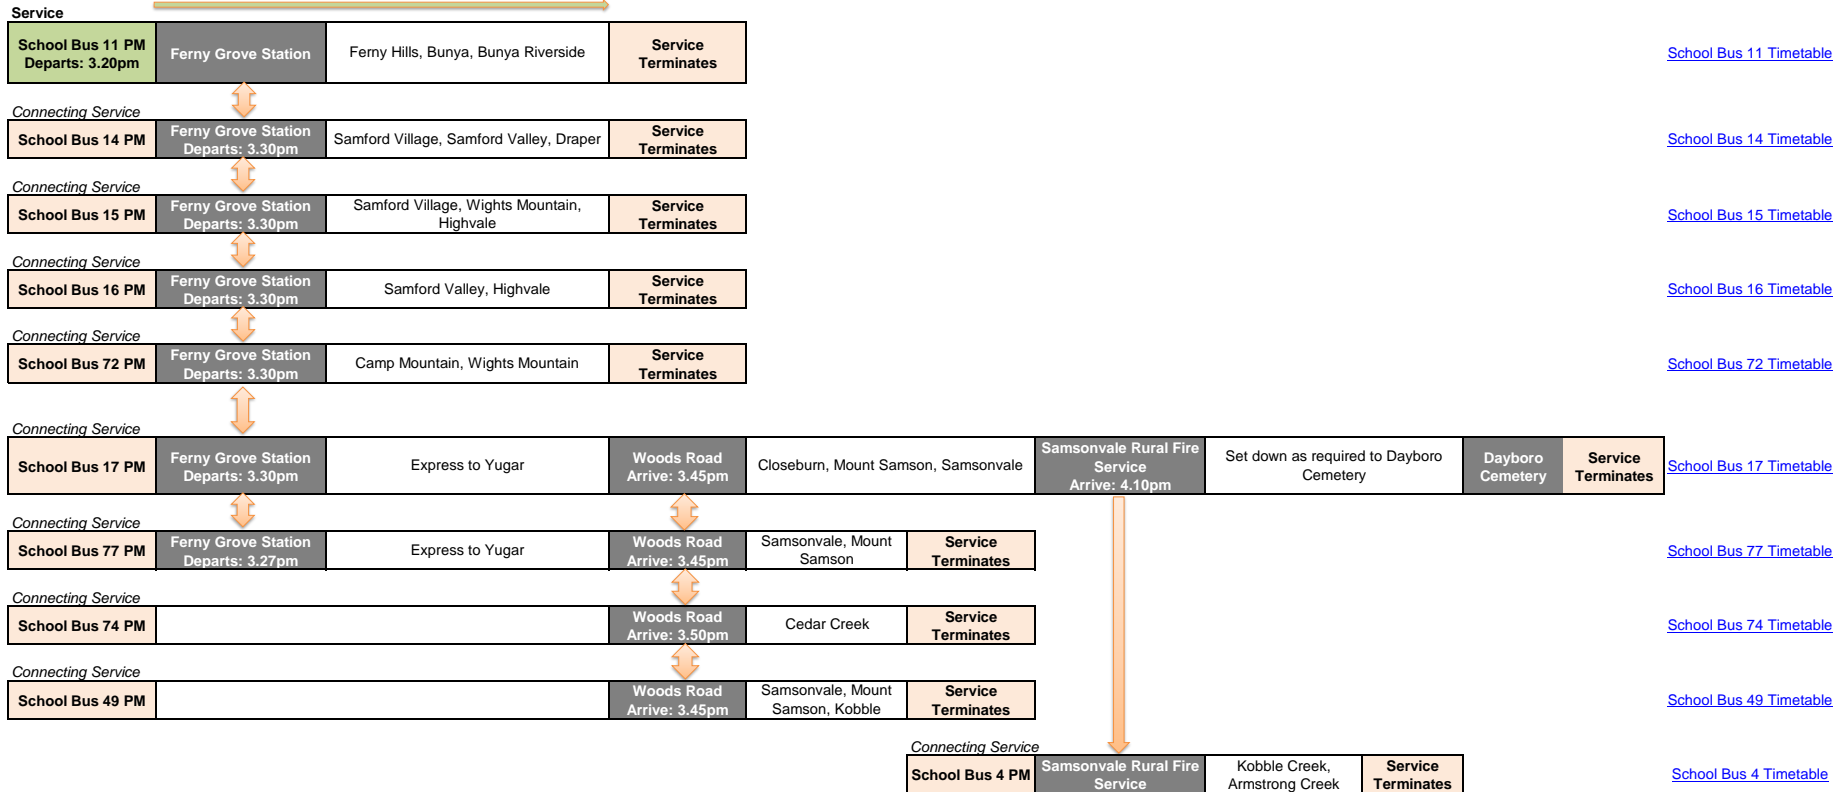

Ferny Grove State School - AM Services

Maps of the route are available as links through the timetable

Service				
School Bus 59 AM Start: 7.40am	Bunya Riverside, Ferny Hills	Ferny Hills State School Depart: 8.00am	FERNY GROVE STATE SCHOOL Arrive: 8.12am	School Bus 59 Timetable
Connecting Service				
School Bus 58 AM Start: 7.40am	Bunya, Ferny Hills	Ferny Hills State School Arrive: 8.00am		School Bus 58 Timetable
Service				
School Bus 16 AM Start: 7.35am	Samford Valley, Highvale, Samford Village, Mary Ring Drive		FERNY GROVE STATE SCHOOL	School Bus 16 Timetable
Service				
School Bus 60 AM Start: 7.35am	Mount Samson, Closeburn	Woods Road Depart: 7.55am	FERNY GROVE STATE SCHOOL	School Bus 60 Timetable
Connecting Service				
School Bus 49 AM Start: 7.30am	Samsonvale, Mount Samson, Closeburn	Woods Road		School Bus 49 Timetable
Service				
School Bus 75 AM Start: 7.35am	Dayboro, Kobbie Creek, Samsonvale, Mount Samson, Closeburn	Woods Road Depart: 8.00am	FERNY GROVE STATE SCHOOL	School Bus 75 Timetable
Service				
School Bus 74 AM Start: 7.20am	Samford Village, Wights Mountain, Camp Mountain		FERNY GROVE STATE SCHOOL	School Bus 74 Timetable

Last Updated 09/09/2024

Ferry Grove State School - PM Services

Maps of the route are available as links through the timetable

Last Updated 09/09/2024