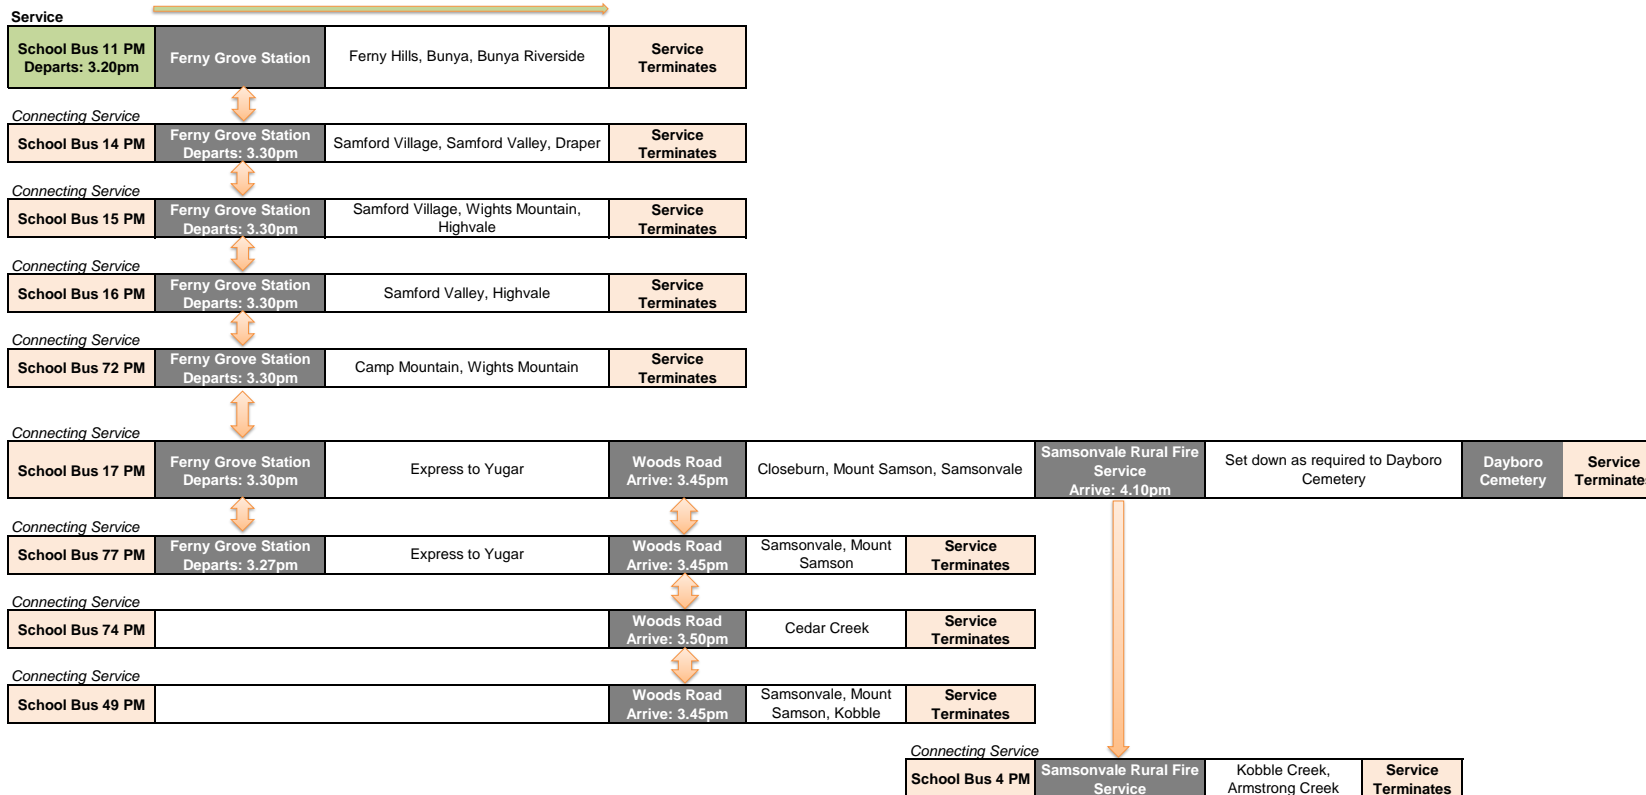

Ferny Grove State School - AM Services

[Click To View Timetables And Maps](#)

[Click To View Timetables And Maps](#)

Ferny Grove State School - PM Services

[Click To View Timetables And Maps](#)

[Click To View Timetables And Maps](#)