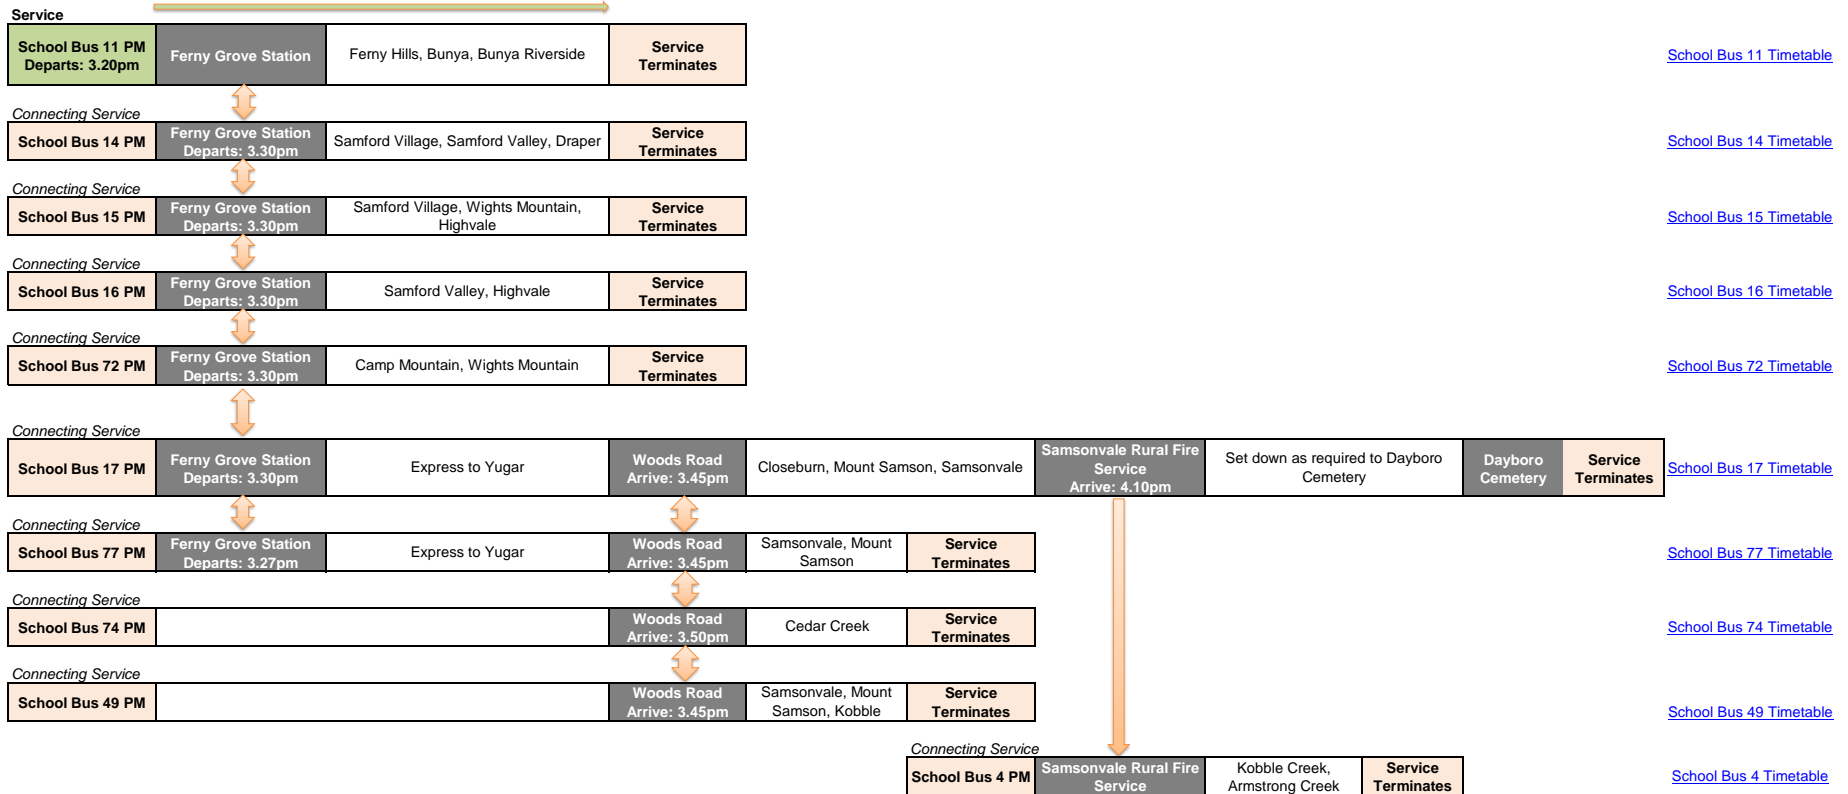

Ferny Grove State School - AM Services

Maps of the route are available as links through the timetable

Service				
School Bus 59 AM Start: 7.40am	Bunya Riverside, Ferny Hills	Ferny Hills State School Depart: 8.00am	FERNY GROVE STATE SCHOOL Arrive: 8.12am	School Bus 59 Timetable
Connecting Service				
School Bus 58 AM Start: 7.40am	Bunya, Ferny Hills	Ferny Hills State School Arrive: 8.00am		School Bus 58 Timetable
Service				
School Bus 16 AM Start: 7.35am	Samford Valley, Highvale, Samford Village, Mary Ring Drive		FERNY GROVE STATE SCHOOL	School Bus 16 Timetable
Service				
School Bus 60 AM Start: 7.35am	Mount Samson, Closeburn	Woods Road Depart: 7.55am	FERNY GROVE STATE SCHOOL	School Bus 60 Timetable
Connecting Service				
School Bus 49 AM Start: 7.30am	Samsonvale, Mount Samson, Closeburn	Woods Road		School Bus 49 Timetable
Service				
School Bus 75 AM Start: 7.35am	Dayboro, Kobbie Creek, Samsonvale, Mount Samson, Closeburn	Woods Road Depart: 8.00am	FERNY GROVE STATE SCHOOL	School Bus 75 Timetable
Service				
School Bus 74 AM Start: 7.20am	Samford Village, Wights Mountain, Camp Mountain		FERNY GROVE STATE SCHOOL	School Bus 74 Timetable

Last Updated 21/10/2024

Ferry Grove State School - PM Services

Maps of the route are available as links through the timetable

Last Updated 21/10/2024