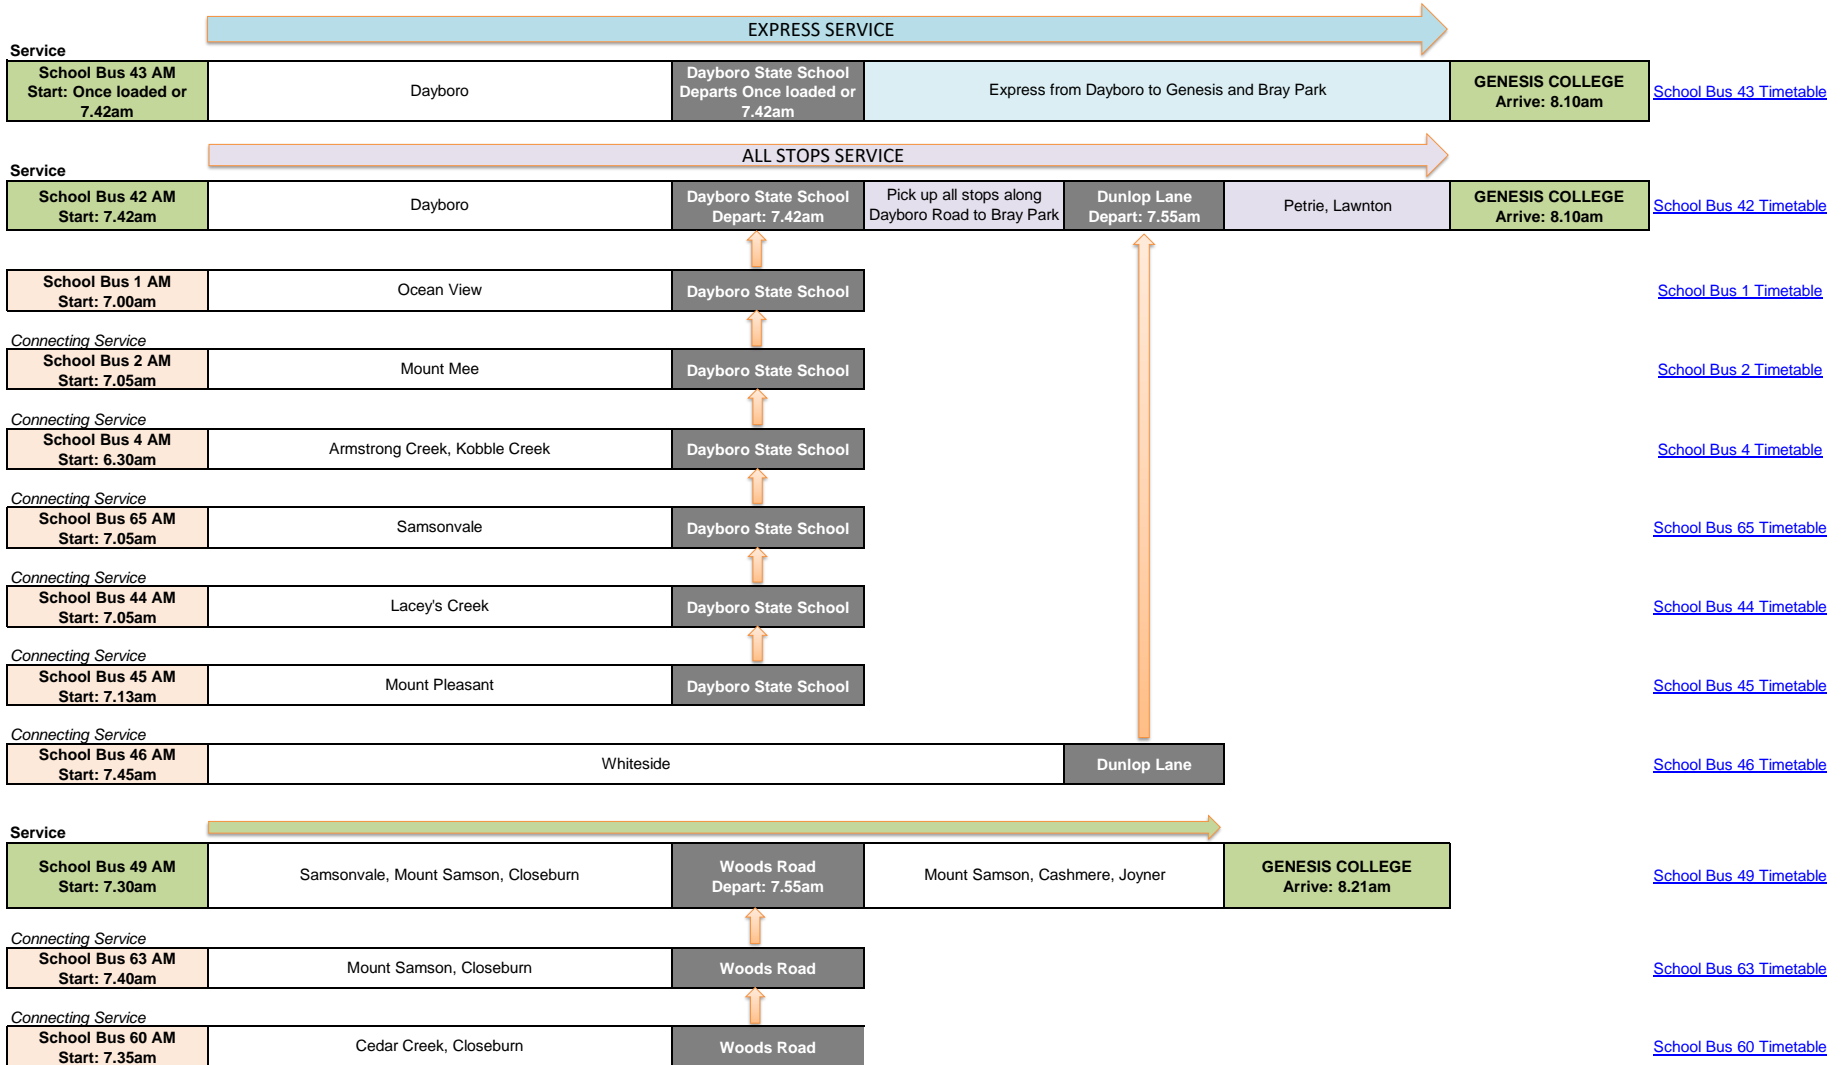

Genesis Christian College - AM Services  
 Maps of the route are available as links through the timetable

# Genesis Christian College - PM Services

Maps of the route are available as links through the timetable