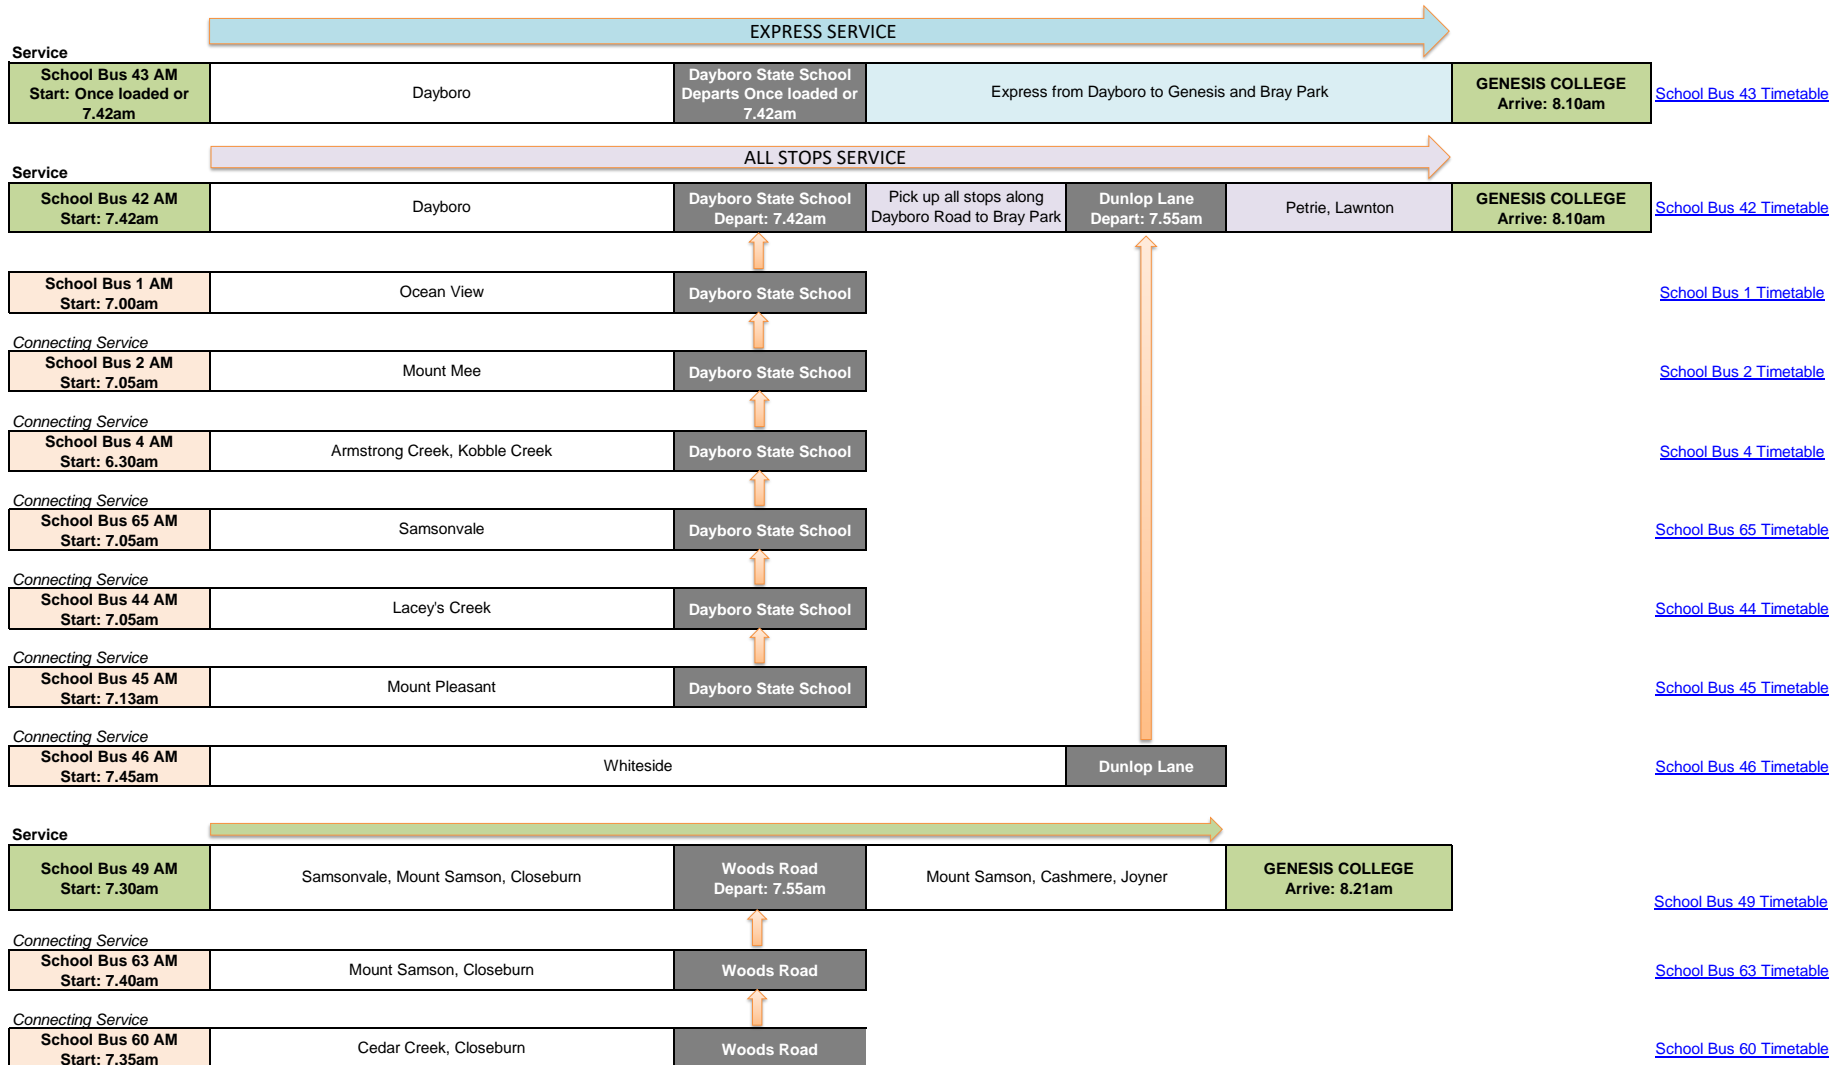

Genesis Christian College - AM Services  
 Maps of the route are available as links through the timetable

# Genesis Christian College - PM Services

Maps of the route are available as links through the timetable