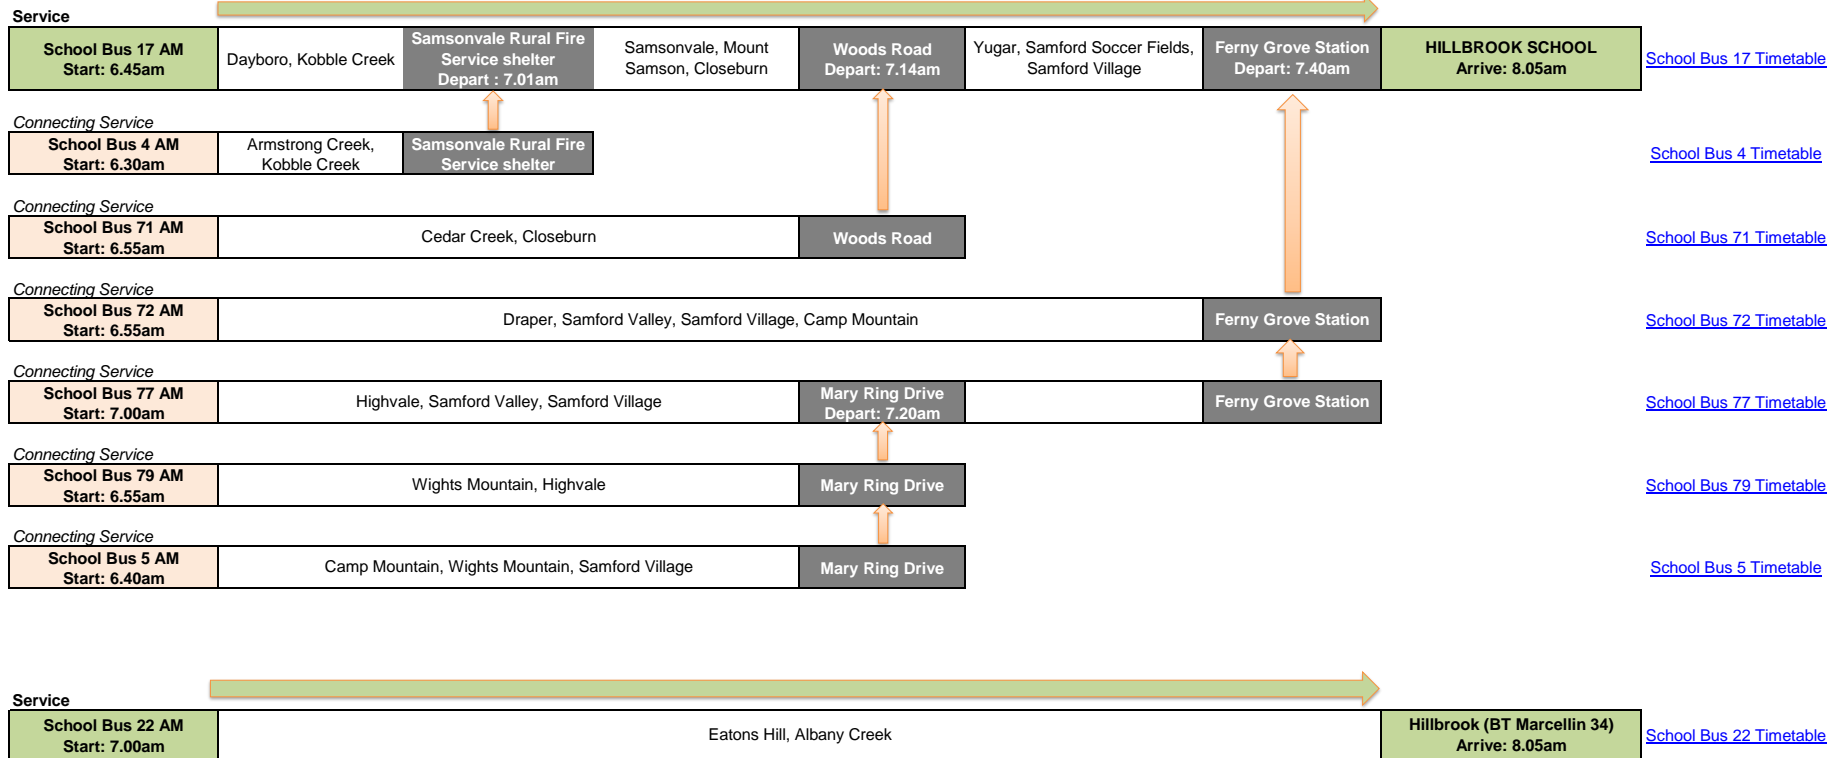

Hillbrook Anglican School - AM Services

Maps of the route are available as links through the timetable

Last updated 09/09/2024

Hillbrook Anglican School - PM
 4.15 PM Services from Ferny Grove Station

Maps of the route are available as links through the timetable

Service					
School Bus 71 PM Departs: 4.15pm	Express to Samford Village	Samford State School Arrive: 4.30pm	Highvale, Samford Valley	Service Terminates	School Bus 71 Timetable
Service					
School Bus 76 PM Departs: 4.15pm	Express to Samford Village	Samford State School Arrive: 4.30pm	Wights Mountain, Highvale	Service Terminates	School Bus 76 Timetable
Service					
School Bus 59 PM Departs: 4.15pm	Camp Mountain, Wights Mountain			Service Terminates	School Bus 59 Timetable
Service					
School Bus 58 PM Departs: 4.15pm	Ferry Hills, Bunya, Bunya Riverside			Service Terminates	School Bus 58 Timetable
Service					
School Bus 75 PM Departs: 4.15pm	Samford Village, Yugar, Closeburn	Woods Road Arrive: 4.35pm	Samsonvale, Mount Samson, Kobbie Creek, Dayboro	Service Terminates	School Bus 75 Timetable
		<i>Connecting Service</i>			
		School Bus 74 PM	Woods Road	Cedar Creek	Service Terminates School Bus 74 Timetable
Service					
School Bus 22 PM Departs: 3.45pm	Everton Hills, Albany Creek, Eatons Hill			Service Terminates	School Bus 22 Timetable