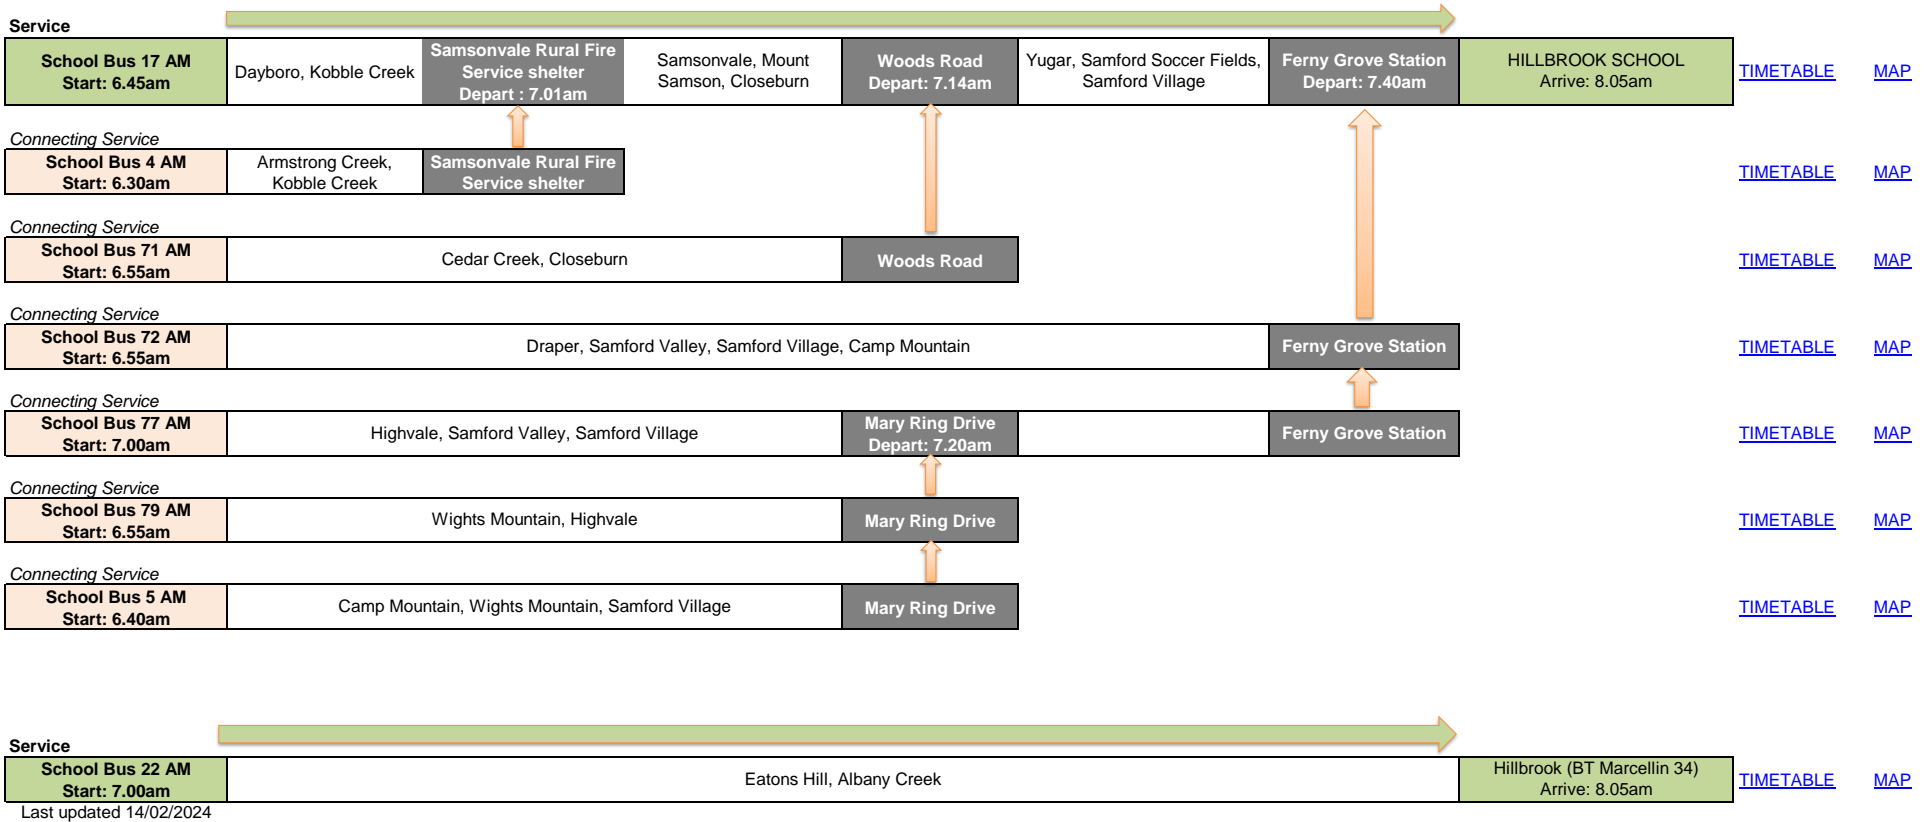

# Hillbrook Anglican School - AM Services

Hillbrook Anglican School - PM  
 4.15 PM Services from Ferny Grove Station

Service 

<b>School Bus 71 PM</b> Departs: 4.15pm	Express to Samford Village	<b>Samford State School</b> Arrive: 4.30pm	Highvale, Samford Valley	<b>Service Terminates</b>	<a href="#">TIMETABLE</a>	<a href="#">MAP</a>
--	----------------------------	---	--------------------------	---------------------------	---------------------------	---------------------

Service 

<b>School Bus 76 PM</b> Departs: 4.15pm	Express to Samford Village	<b>Samford State School</b> Arrive: 4.30pm	Wights Mountain, Highvale	<b>Service Terminates</b>	<a href="#">TIMETABLE</a>	<a href="#">MAP</a>
--	----------------------------	---	---------------------------	---------------------------	---------------------------	---------------------

Service 

<b>School Bus 75 PM</b> Departs: 4.15pm	Samford Village, Yugar, Closeburn	<b>Woods Road</b> Arrive: 4.35pm	Samsonvale, Mount Samson, Kobbie Creek, Dayboro	<b>Service Terminates</b>	<a href="#">TIMETABLE</a>	<a href="#">MAP</a>
--	-----------------------------------	-------------------------------------	---	---------------------------	---------------------------	---------------------

Service 

<b>School Bus 22 PM</b> Departs: 3.45pm	Everton Hills, Albany Creek, Eatons Hill			<b>Service Terminates</b>	<a href="#">TIMETABLE</a>	<a href="#">MAP</a>
--	--	--	--	---------------------------	---------------------------	---------------------