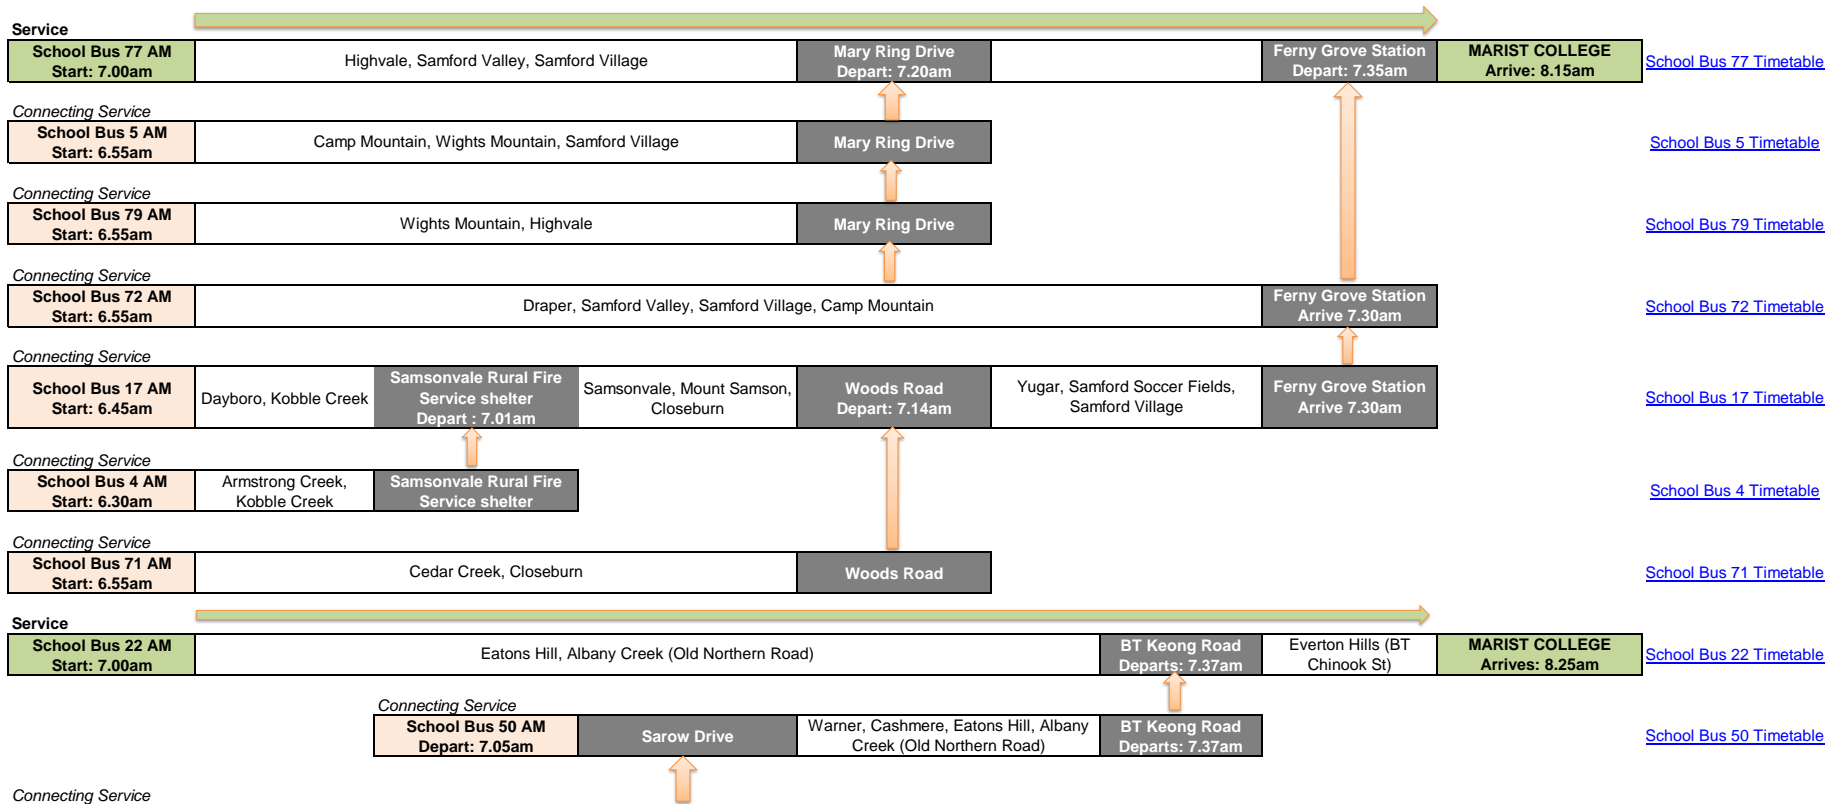

# Marist College - AM Services

Maps of the route are available as links through the timetable

# Marist College - PM Services

Maps of the route are available as links through the timetable

Service

<b>School Bus 22 PM</b> Departs: 3.30pm	Everton Hills, Albany Creek, Eatons Hill	<b>Service Terminates</b>
--	--	---------------------------

[School Bus 22 Timetable](#)

Service

<b>School Bus 12 PM</b> Departs: 3.30pm	Enoggera, Gaythorne, Mitchelton, Upper Kedron, Ferny Grove	Ferny Grove Station bus interchange Arrive: 4.10pm
--	--	---

[School Bus 12 Timetable](#)

Connecting Service

<b>School Bus 71 PM</b> Departs: 4.15pm	Ferny Grove Station bus interchange	Express to Samford Village	Samford State School Arrive: 4.30pm	Highvale, Samford Valley	<b>Service Terminates</b>
--	-------------------------------------	----------------------------	--	--------------------------	---------------------------