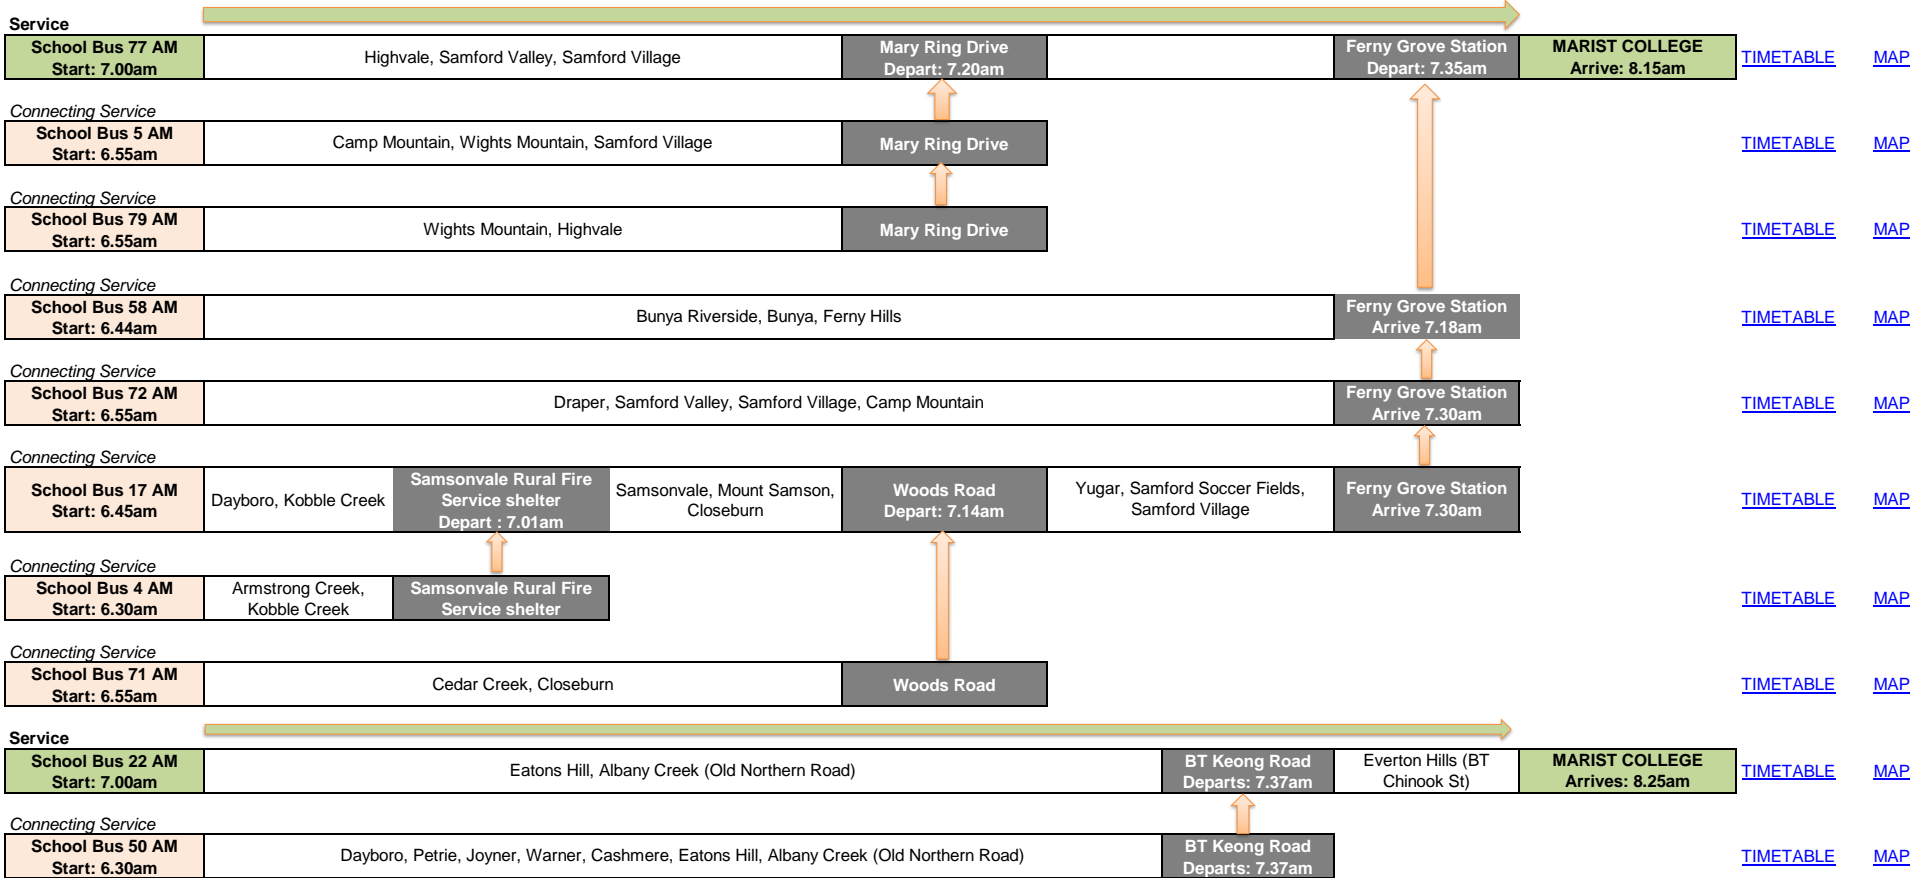

Marist College - AM Services

Last Updated 14/02/2024

Marist College - PM Services

Service		
School Bus 22 PM Departs: 3.30pm	Everton Hills, Albany Creek, Eatons Hill	Service Terminates

[TIMETABLE](#) [MAP](#)

Service		
School Bus 12 PM Departs: 3.30pm	Enoggera, Gaythorne, Mitchelton, Upper Kedron, Ferny Grove	Ferny Grove Station bus interchange Arrive: 4.10pm

[TIMETABLE](#) [MAP](#)

Connecting Service

School Bus 71 PM Departs: 4.15pm	Ferny Grove Station bus interchange	Express to Samford Village	Samford State School Arrive: 4.30pm	Highvale, Samford Valley	Service Terminates
--	-------------------------------------	----------------------------	--	--------------------------	---------------------------

[TIMETABLE](#) [MAP](#)

Connecting Service

School Bus 76 PM Departs: 4.15pm	Ferny Grove Station bus interchange	Express to Samford Village	Samford State School Arrive: 4.30pm	Wights Mountain, Highvale	Service Terminates
--	-------------------------------------	----------------------------	--	---------------------------	---------------------------

[TIMETABLE](#) [MAP](#)

Connecting Service

School Bus 75 PM Departs: 4.15pm	Ferny Grove Station bus interchange	Samford Village, Yugar, Closeburn	Woods Road Arrive: 4.35pm	Samsonvale, Mount Samson, Kobbie Creek, Dayboro	Service Terminates
--	-------------------------------------	-----------------------------------	------------------------------	---	---------------------------