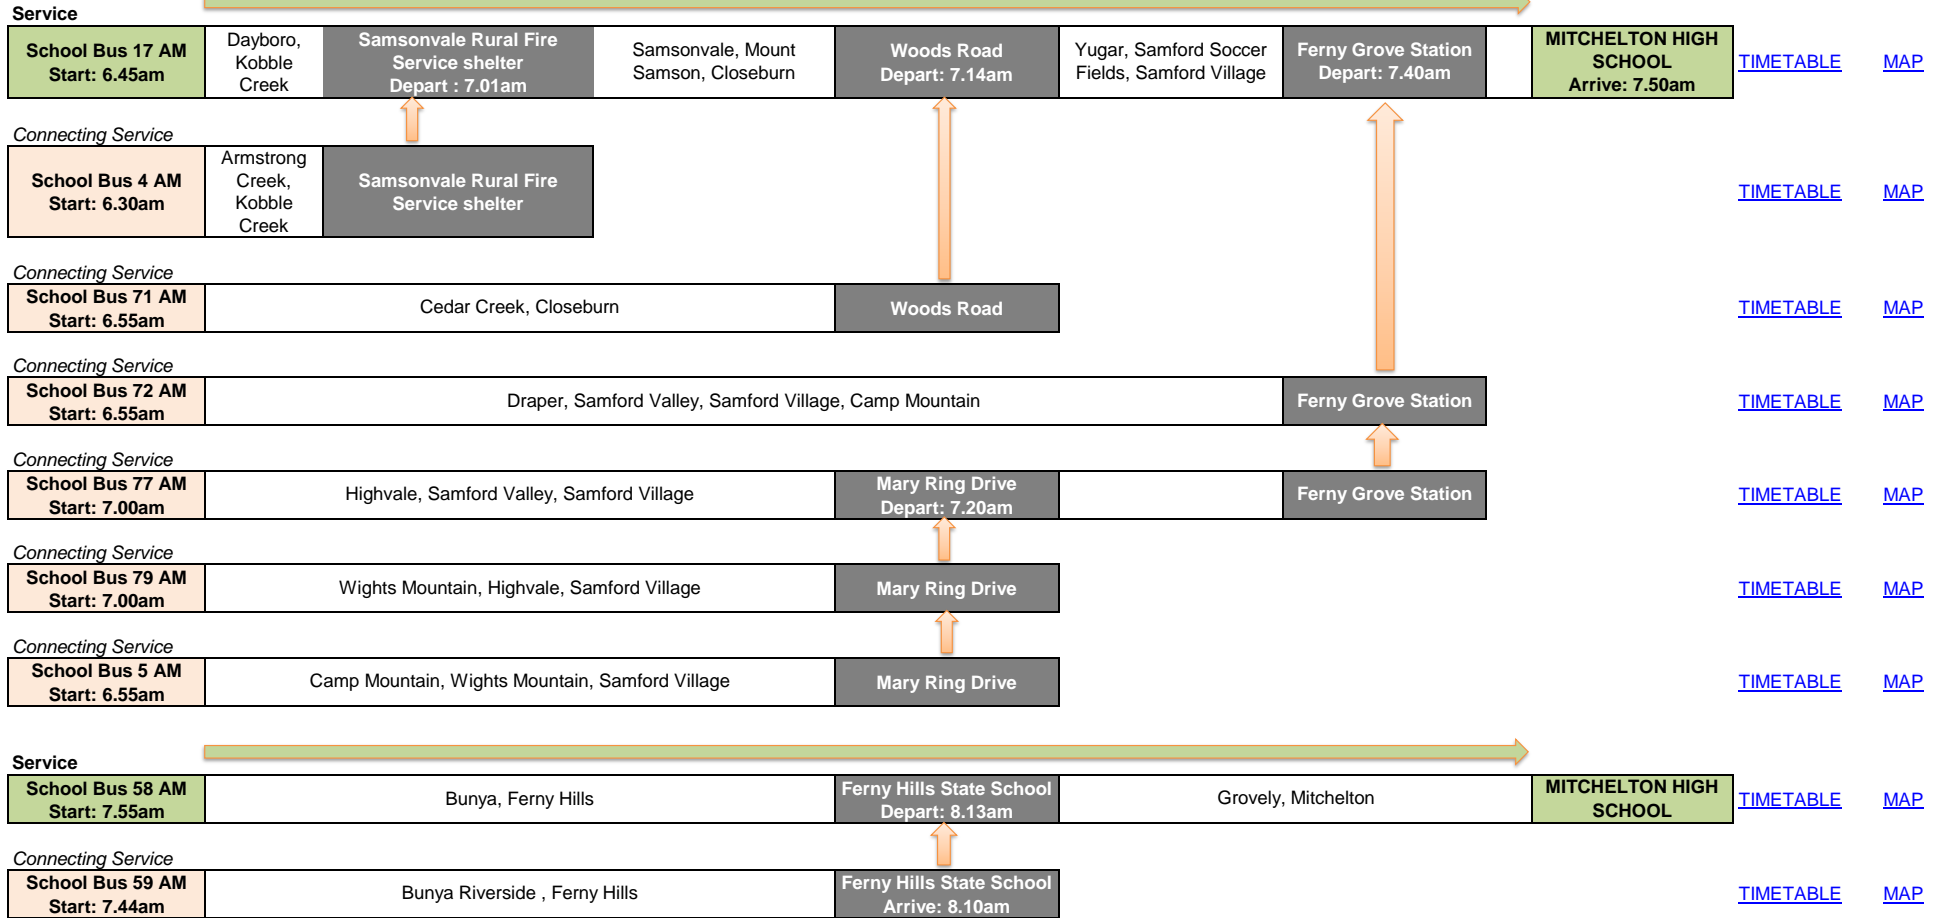

# Mitchelton State High School - AM Services

Last Updated 14/02/2024

# Mitchelton State High School - PM Services