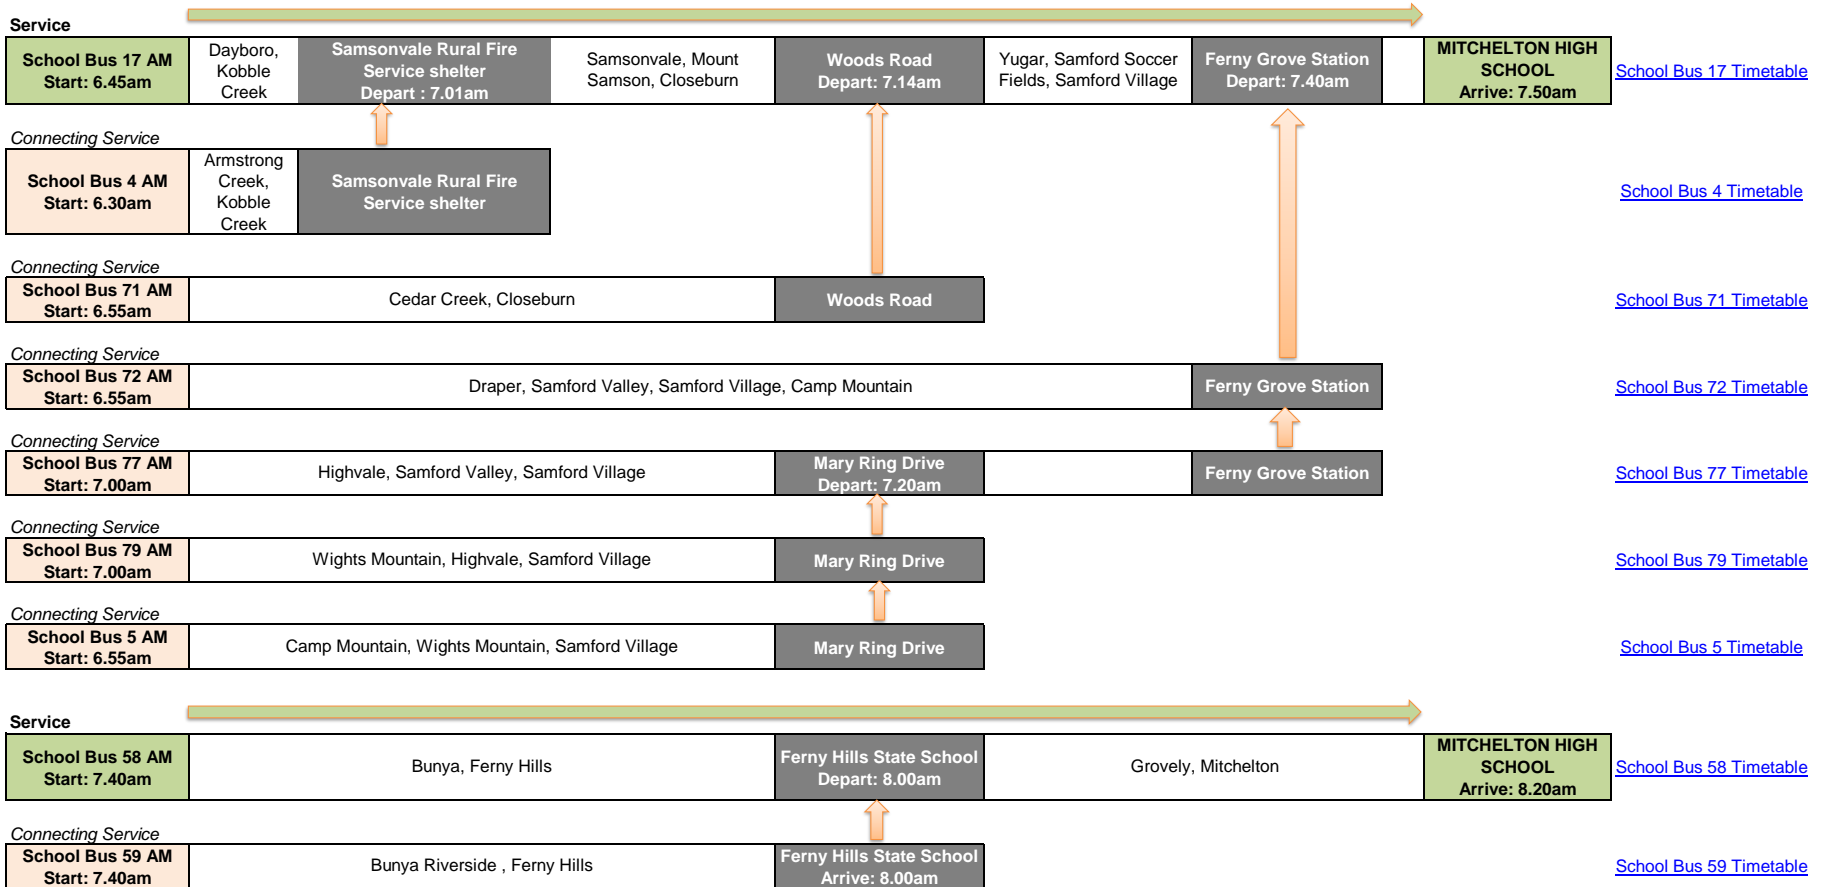

Mitchelton State High School - AM Services

Maps of the route are available as links through the timetable

Last Updated 09/09/2024

Mitchelton State High School - PM Services

Maps of the route are available as links through the timetable