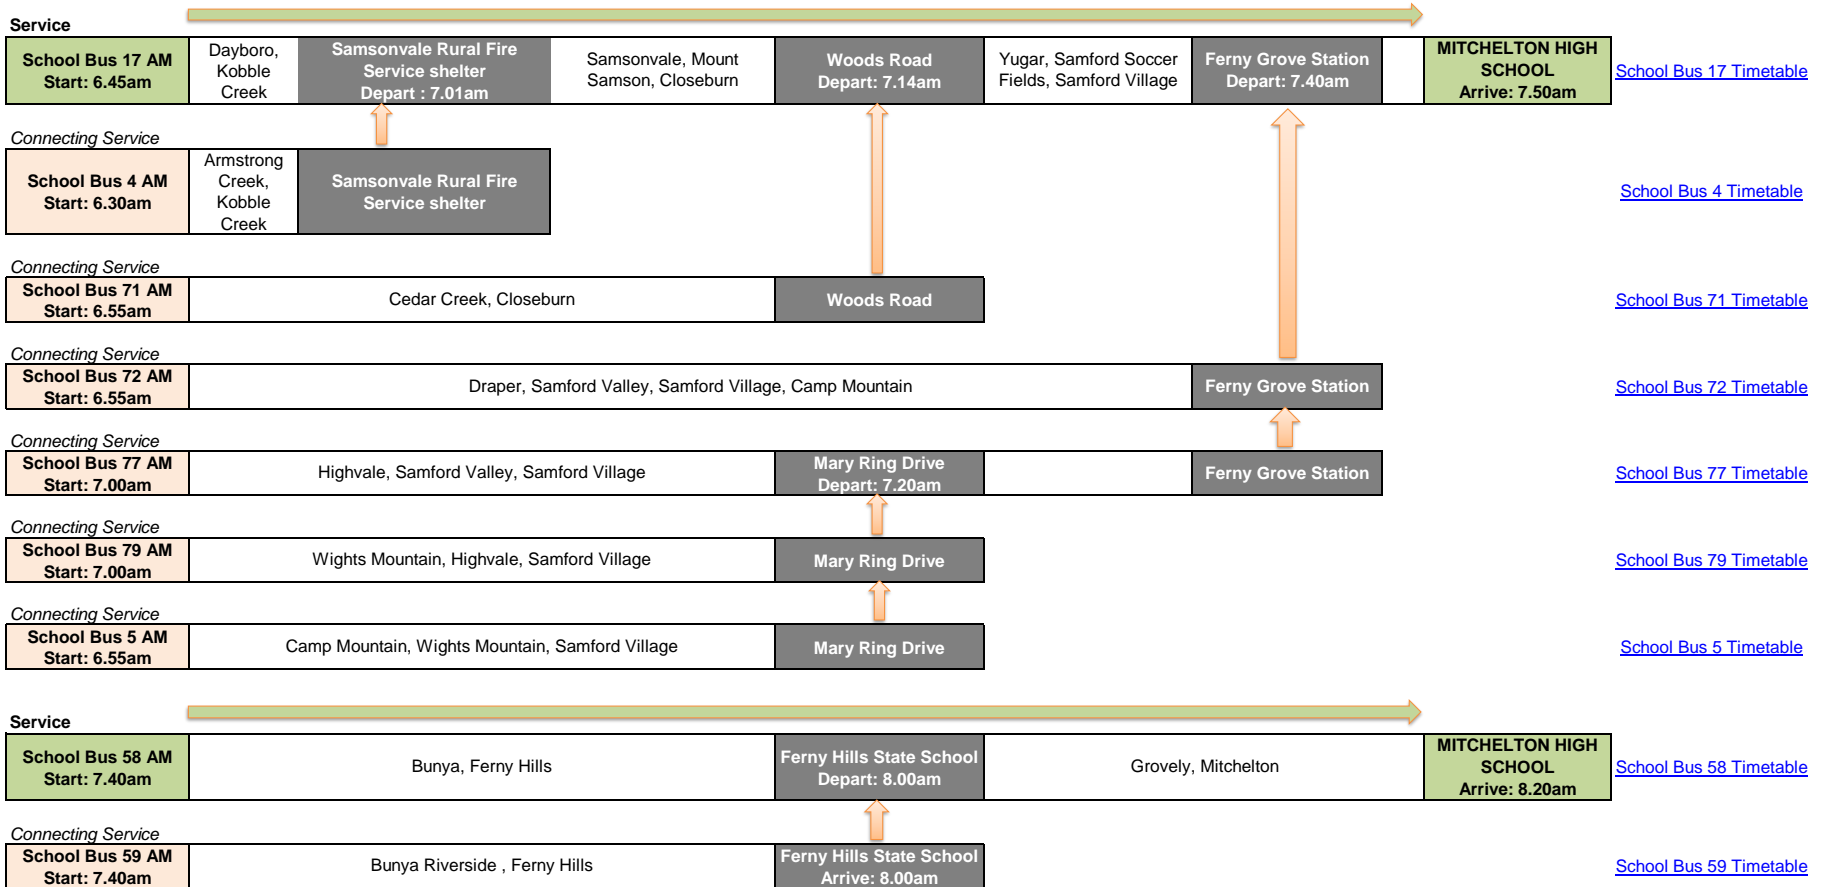

Mitchelton State High School - AM Services
 Maps of the route are available as links through the timetable

Last Updated 09/09/2024

Mitchelton State High School - PM Services

Maps of the route are available as links through the timetable