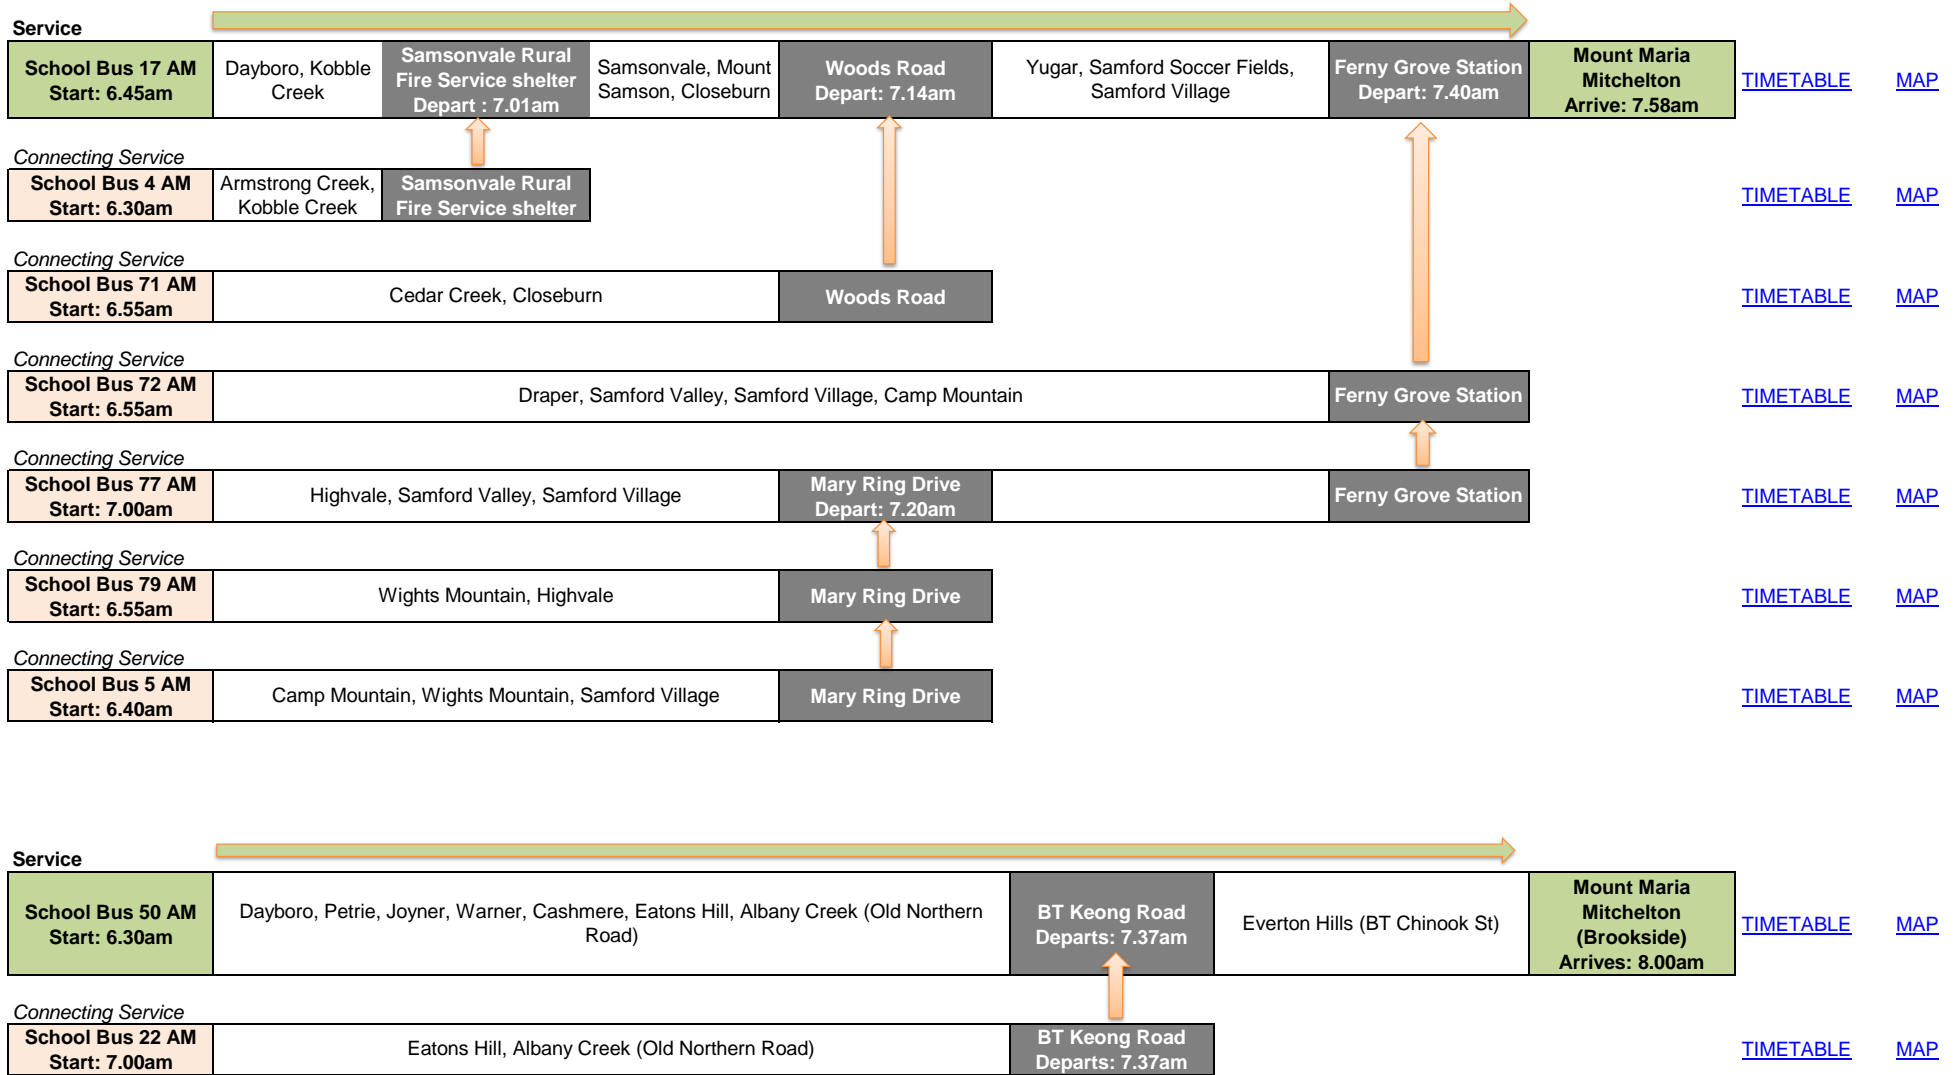

Mount Maria College Mitchelton - AM Services

Last Updated 14/02/2024

Mount Maria College Mitchelton - PM Services