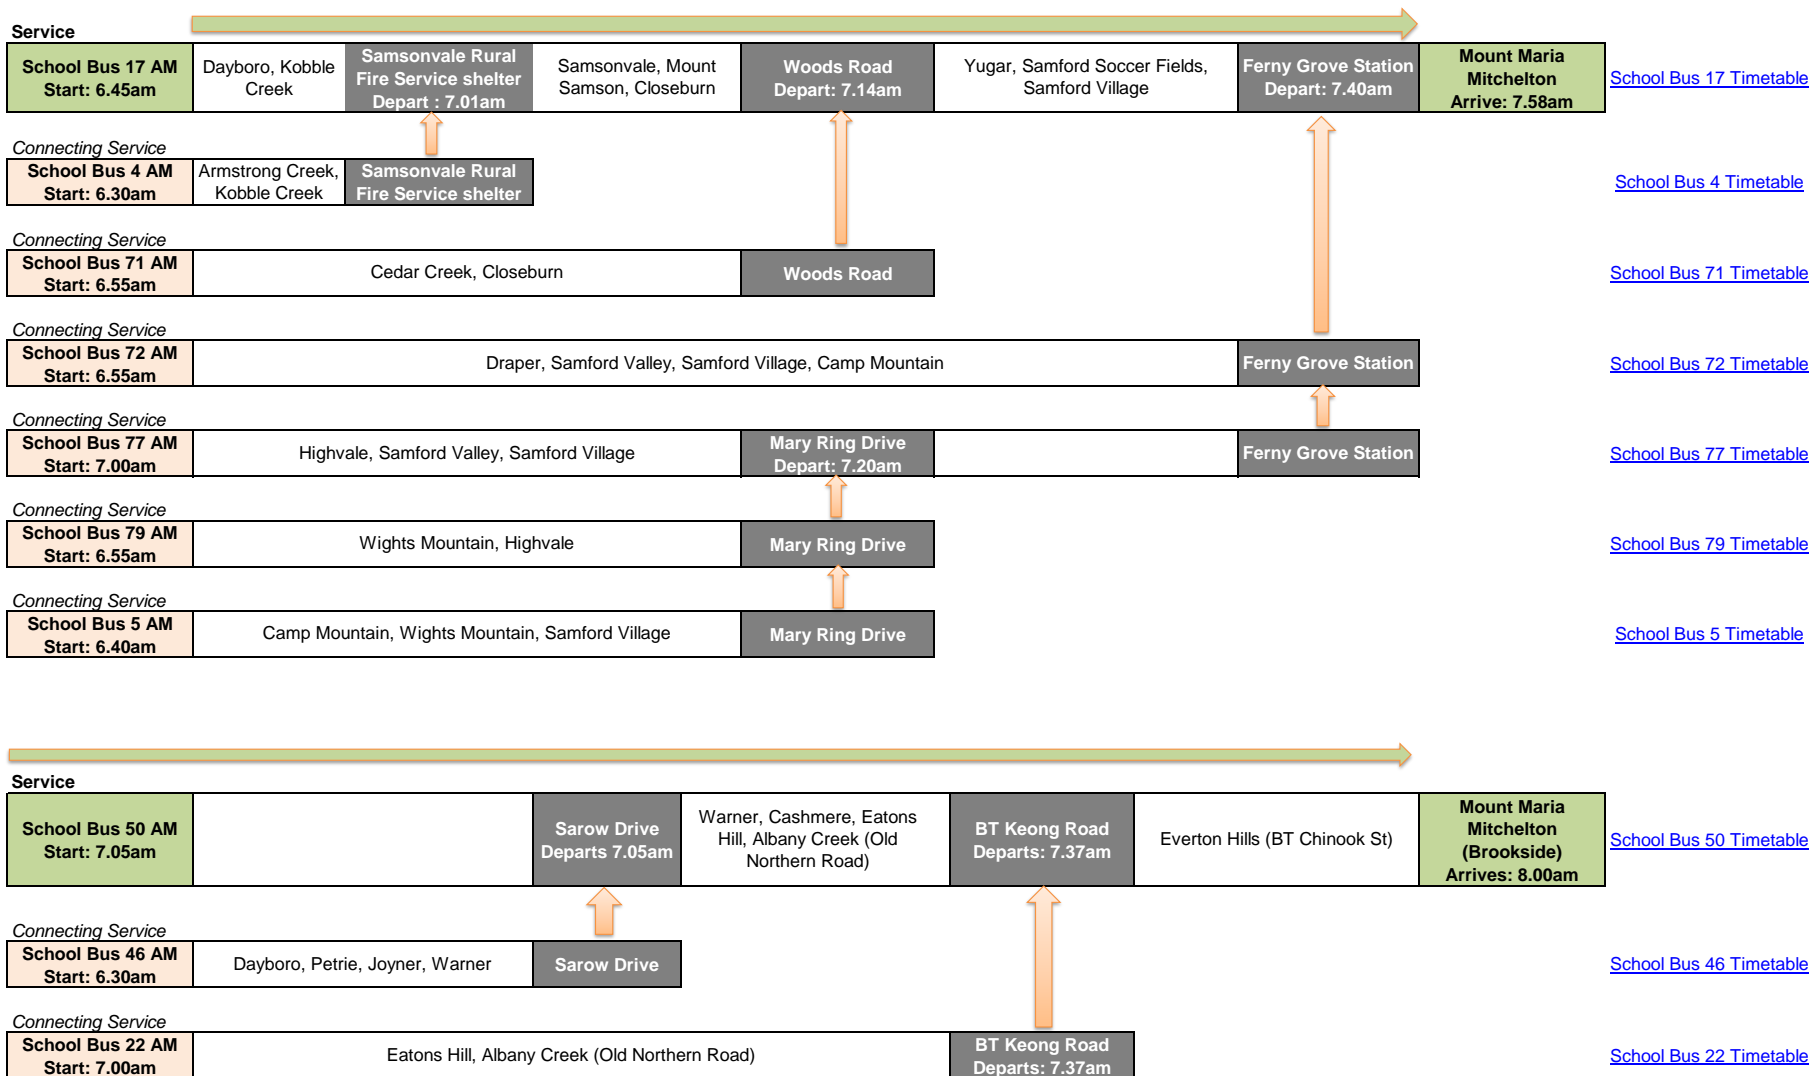

Mount Maria College Mitchelton - AM Services

Maps of the route are available as links through the timetable

Mount Maria College Mitchelton - PM Services
 Maps of the route are available as links through the timetable