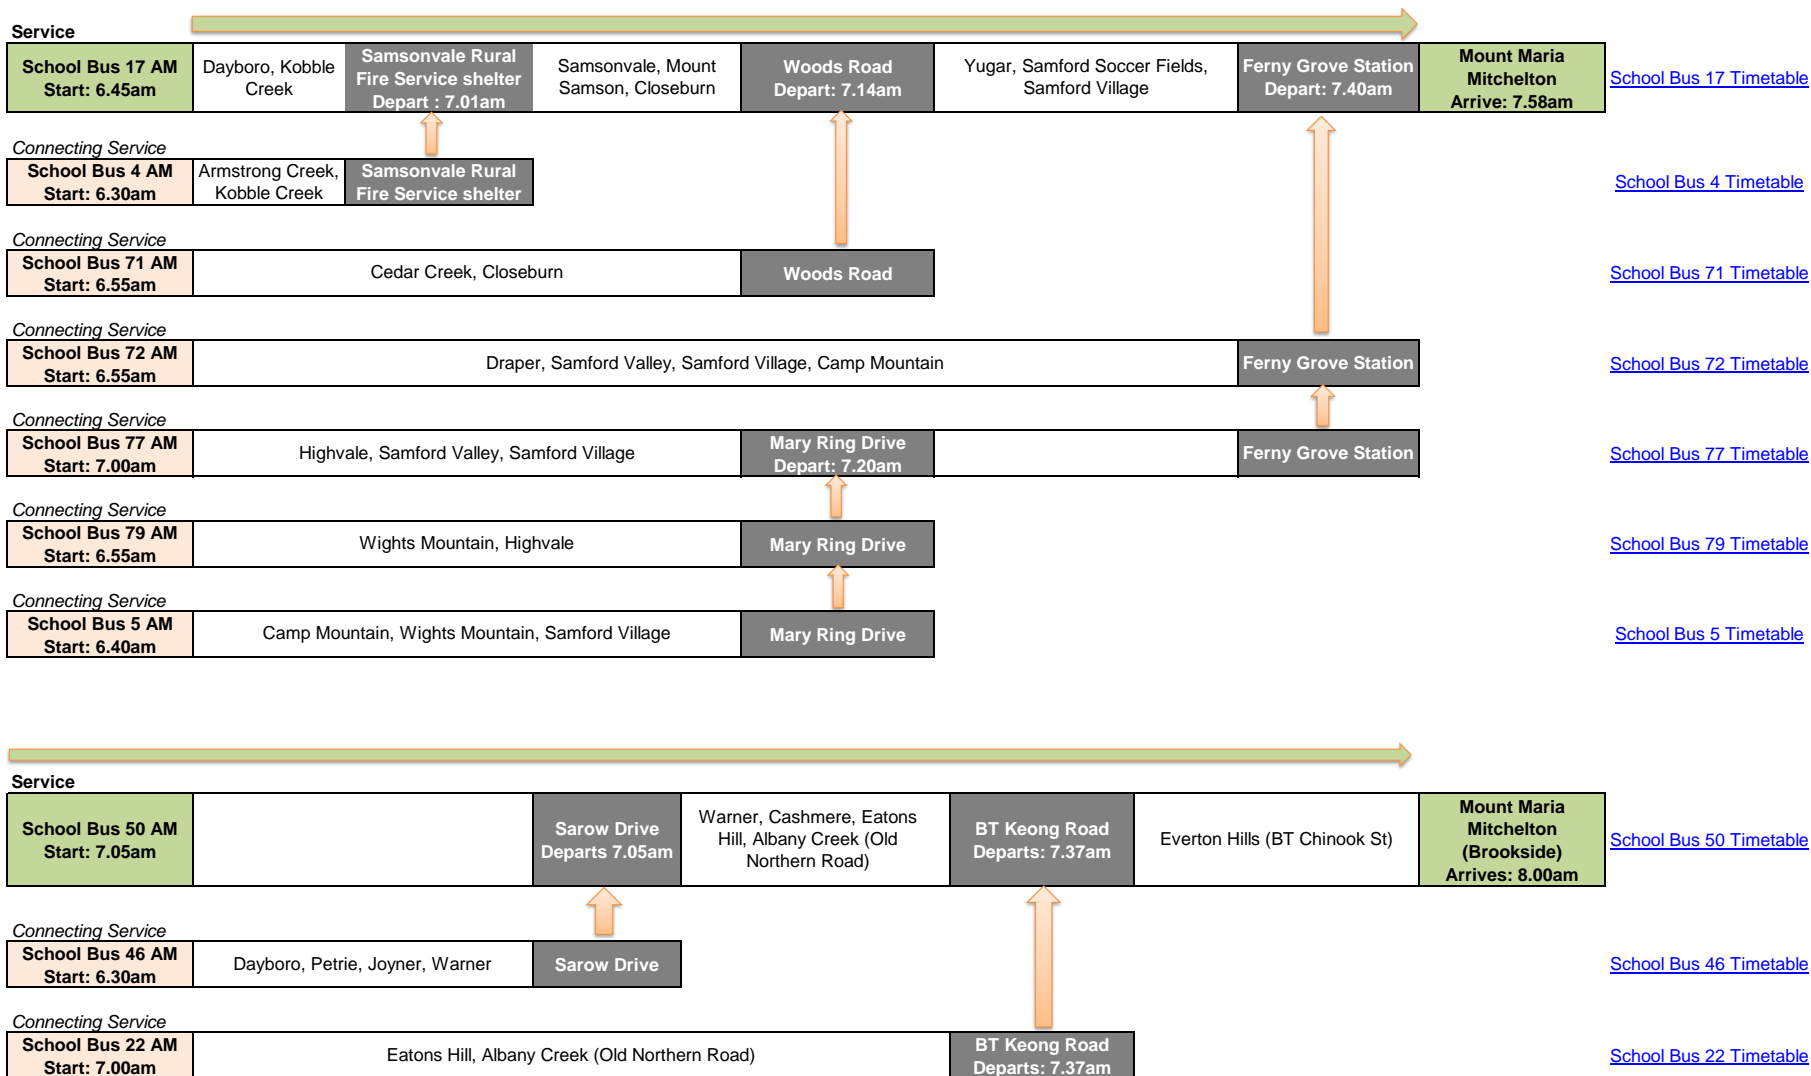

## Mount Maria College Mitchelton - AM Services

Maps of the route are available as links through the timetable

Mount Maria College Mitchelton - PM Services  
 Maps of the route are available as links through the timetable