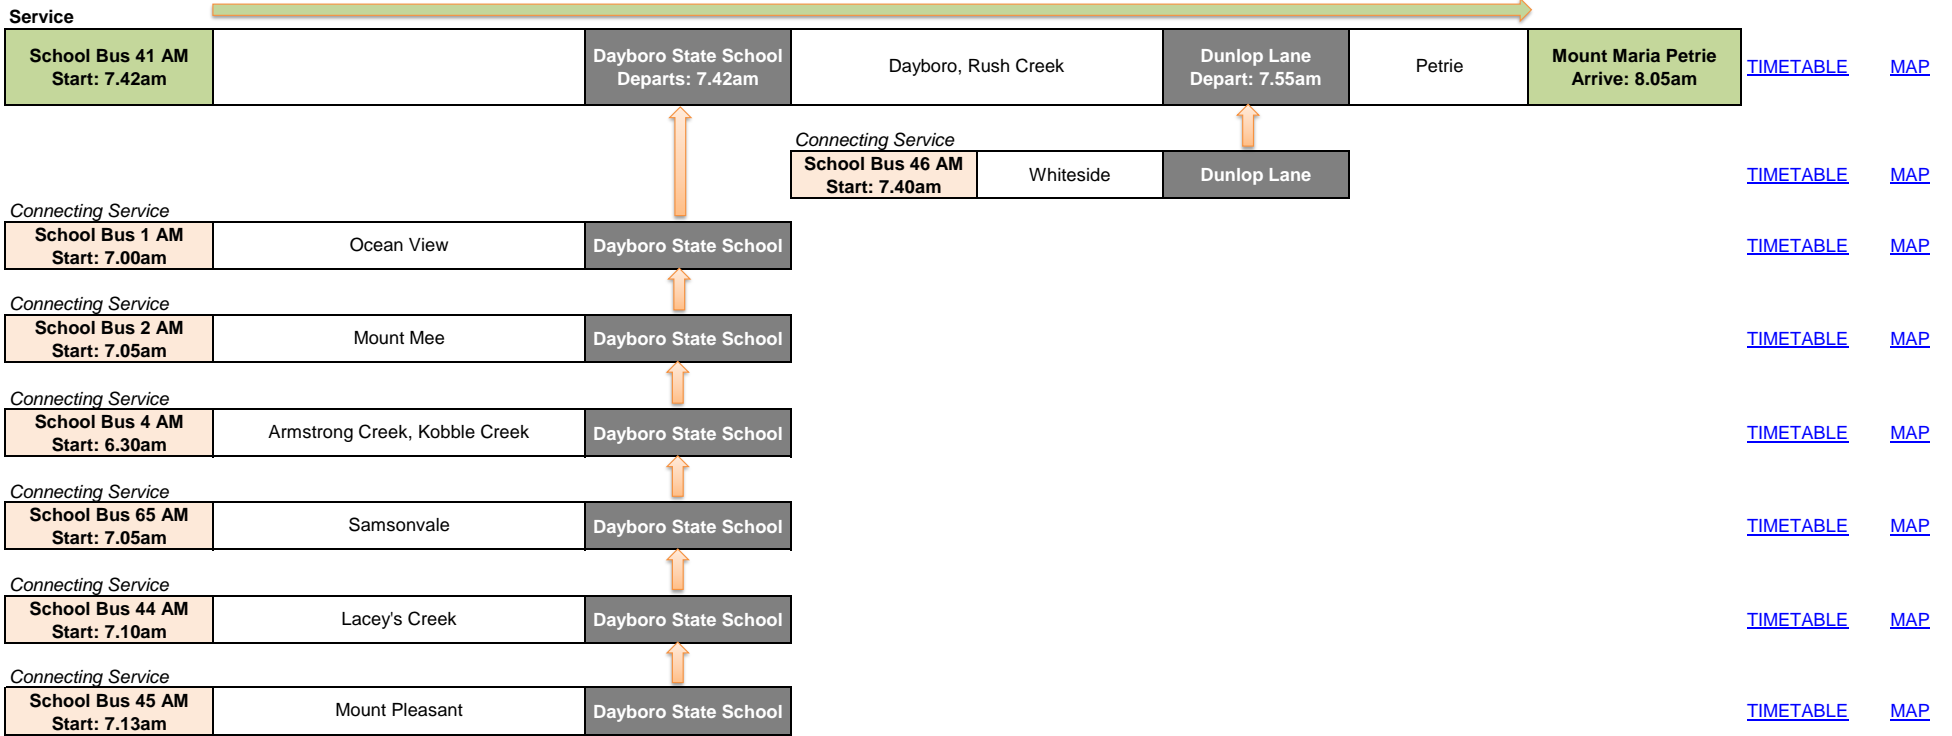

Mount Maria College Petrie - AM Services

Last Updated 14/02/2024

Mount Maria College Petrie - PM Services