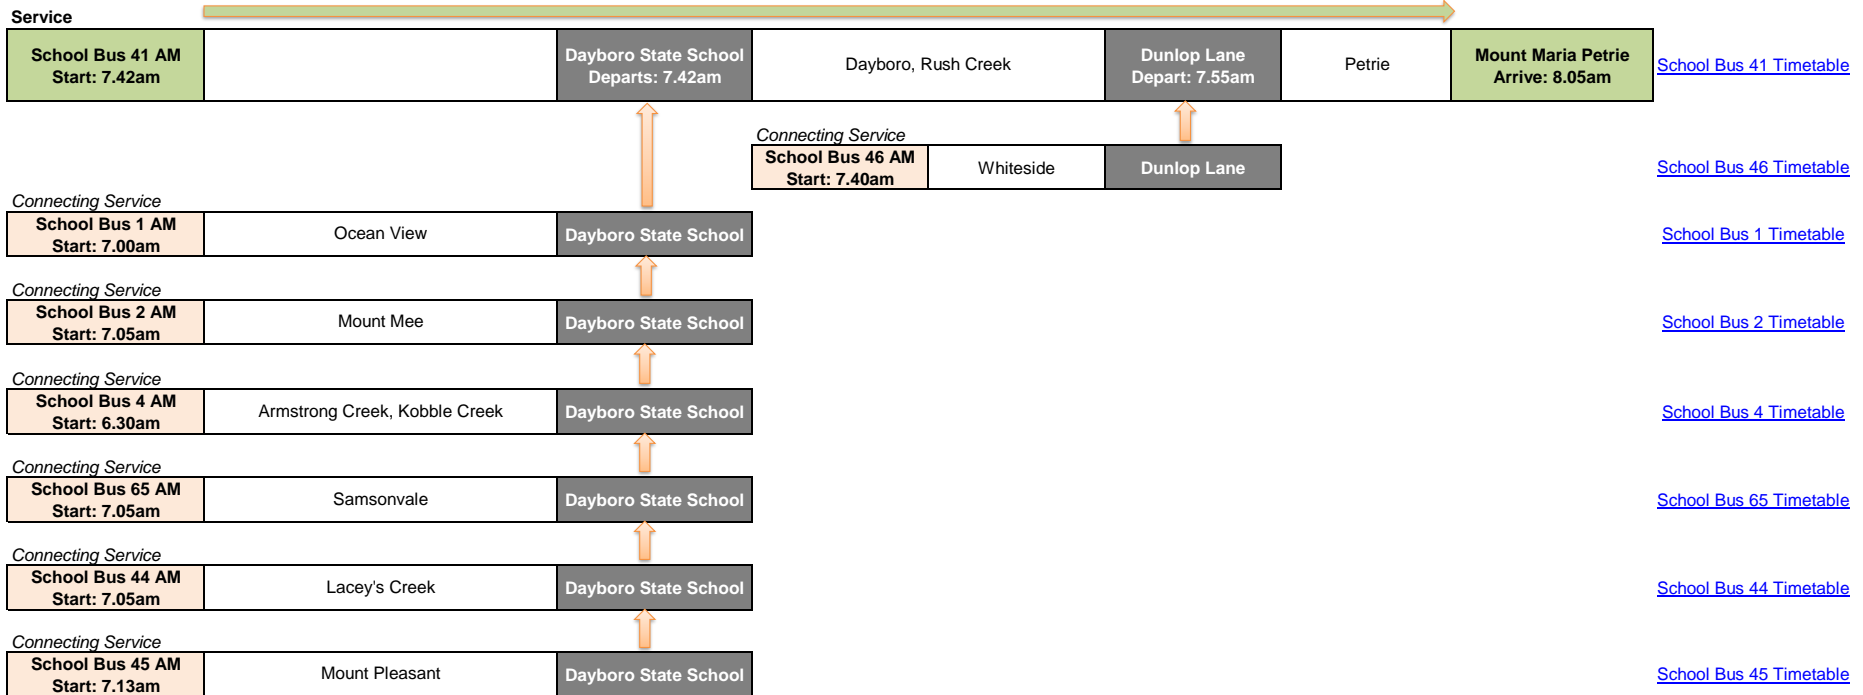

Mount Maria College Petrie - AM Services

Maps of the route are available as links through the timetable

Last Updated 09/09/2024

Mount Maria College Petrie - PM Services
 Maps of the route are available as links through the timetable