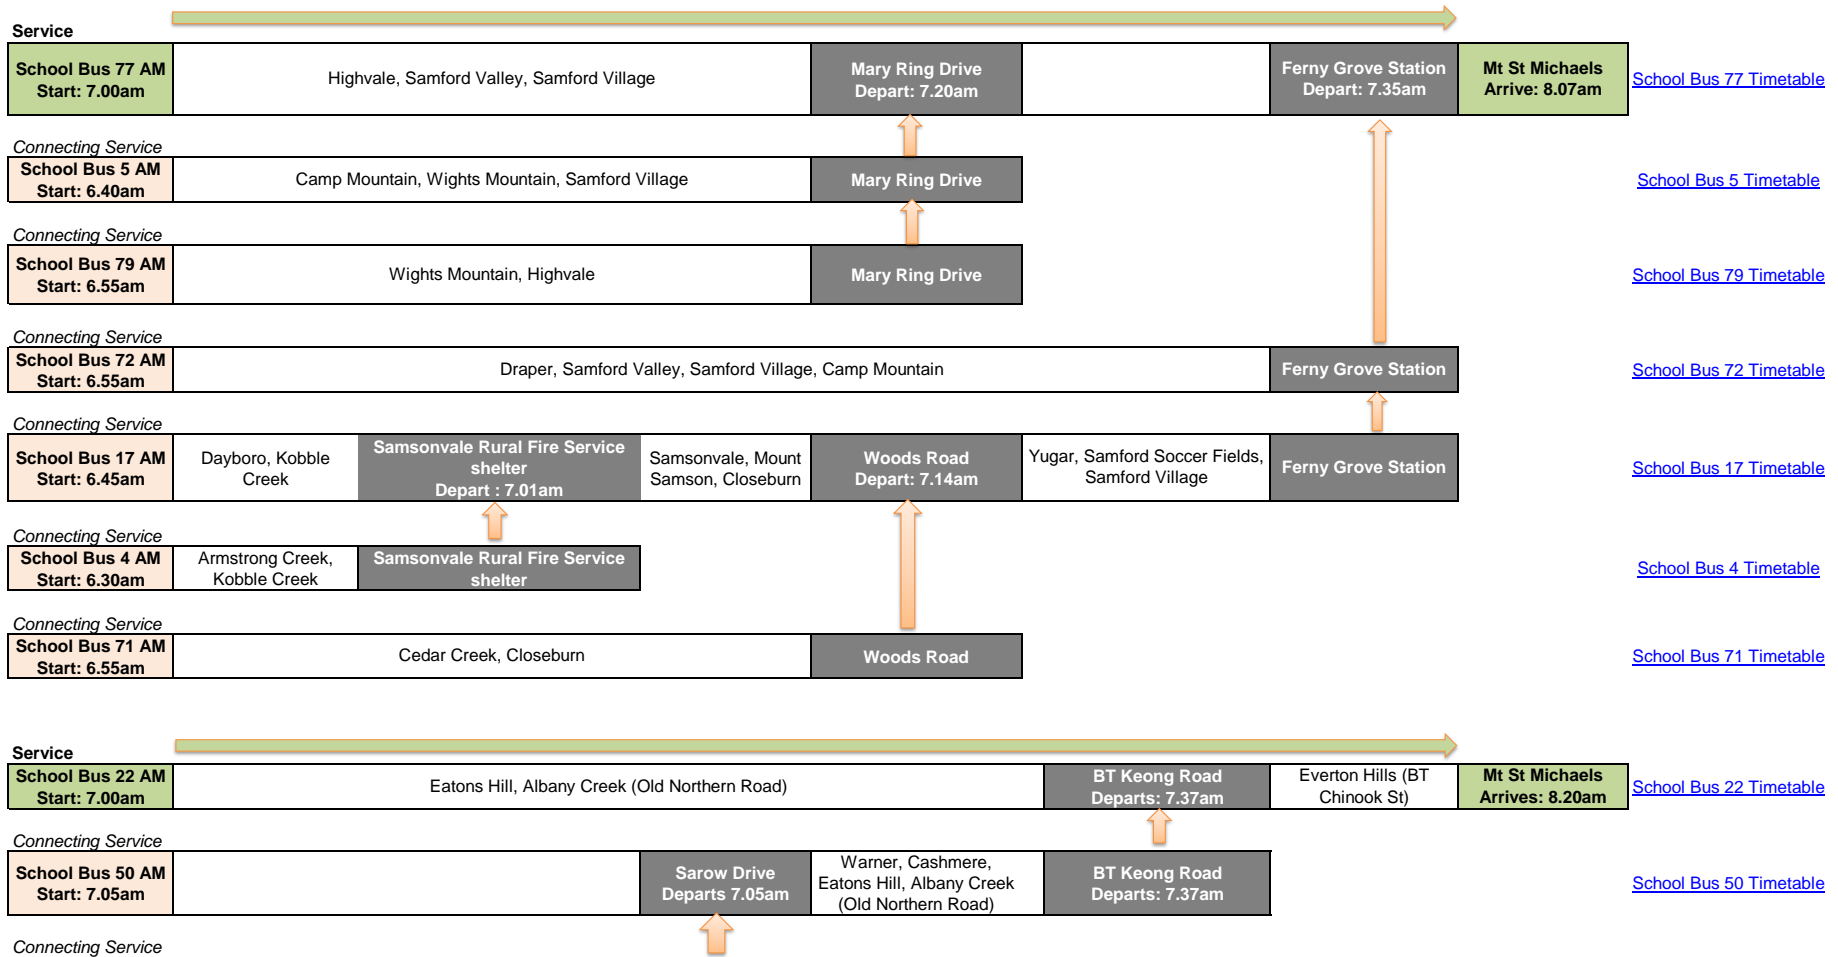

Mount Saint Michaels College - AM Services
 Maps of the route are available as links through the timetable

Mount Saint Michaels College - PM Services
 Maps of the route are available as links through the timetable

Service

School Bus 12 PM Departs: 3.20pm	Ashgrove	Marist College Departs: 3.30pm	Enoggera, Gaythorne, Mitchelton, Upper Kedron, Ferry Grove	Ferry Grove Station bus interchange Arrive: 4.10pm	Service Terminates
--	----------	-----------------------------------	--	---	---------------------------

[School Bus 12 Timetable](#)

School Bus 22 PM Departs: 3.30pm	Marist College	Everton Hills, Albany Creek, Eatons Hill	Service Terminates
--	----------------	--	---------------------------

[School Bus 22 Timetable](#)

Connecting Service

School Bus 71 PM Departs: 4.15pm	Ferry Grove Station bus interchange	Express to Samford Village	Samford State School Arrive: 4.30pm	Highvale, Samford Valley	Service Terminates
--	-------------------------------------	----------------------------	--	--------------------------	---------------------------