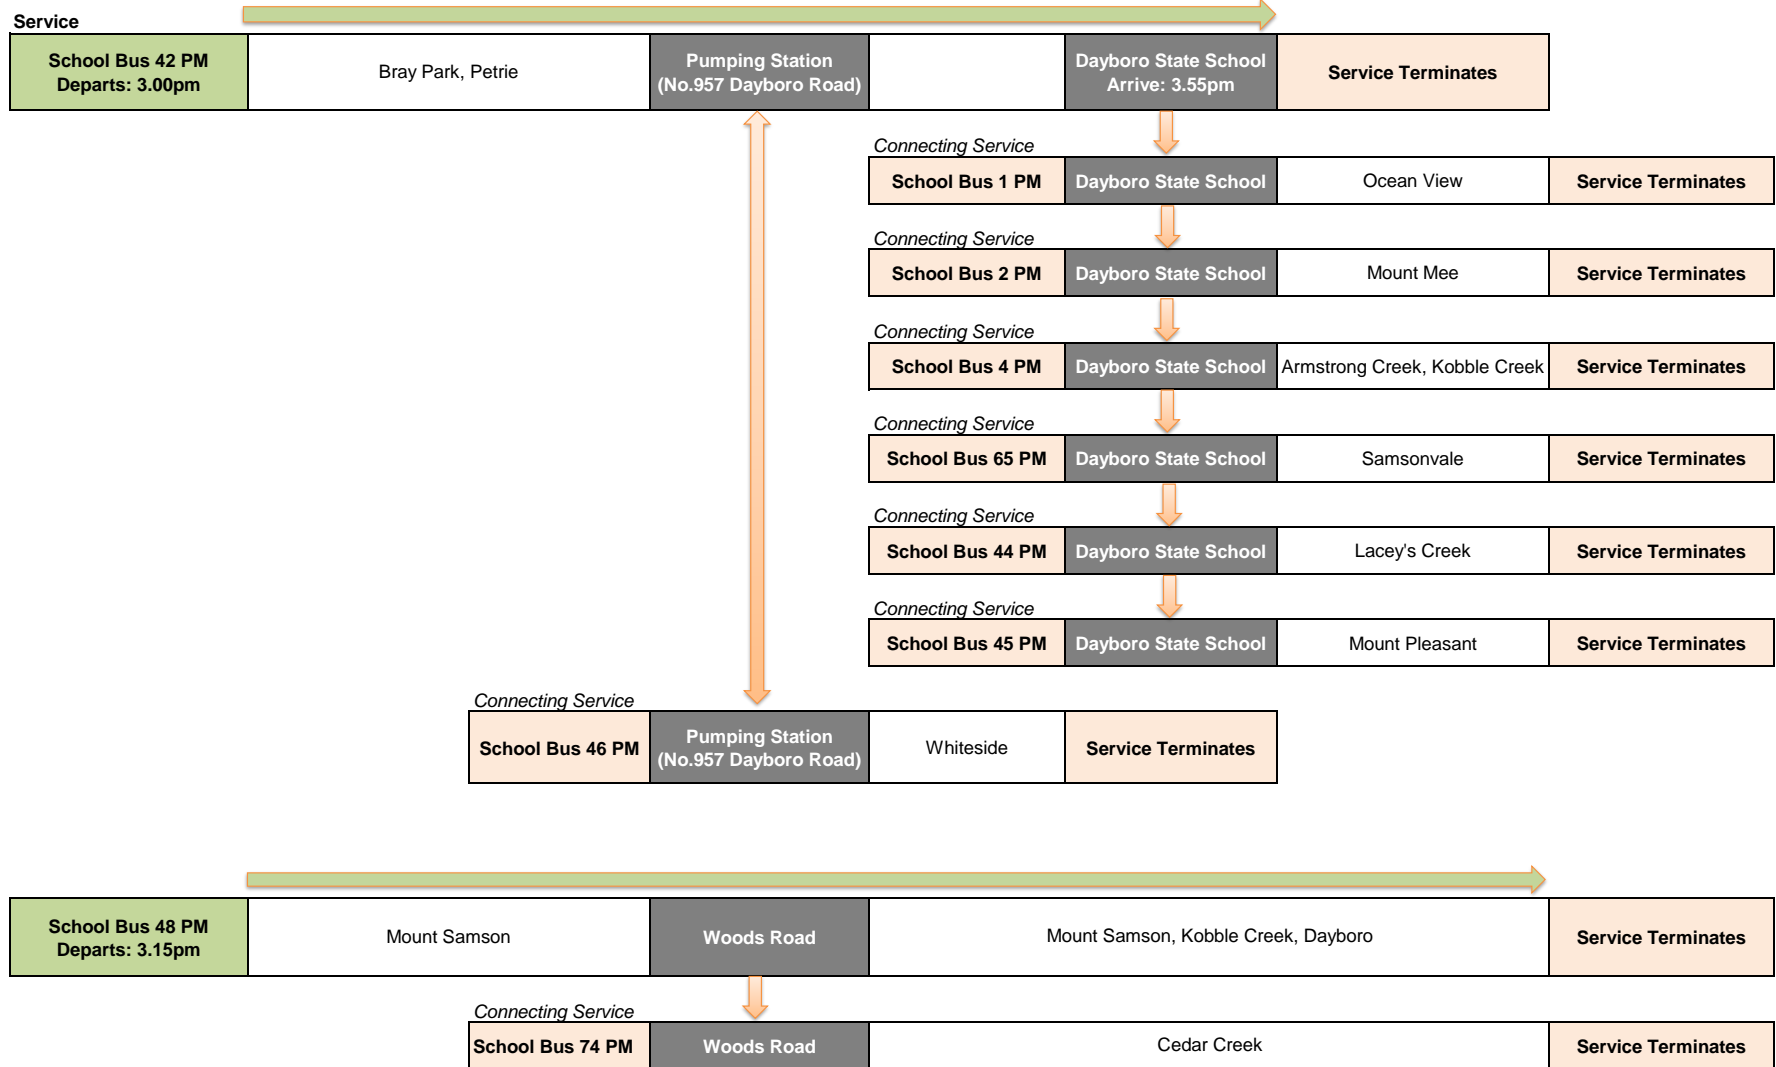

<b>Service</b> School Bus 48 AM Start: 7.38am	Kobble Creek, Samsonvale, Mount Samson	Woods Road Depart: 8.15am		MOUNT SAMSON PRIMARY Start: 8.25am

<b>Connecting Service</b> School Bus 71 AM Start: 7.55am	Cedar Creek, Closeburn	Woods Road

[Click To View Timetables And Maps](#)

# Mount Samson State School - PM Services

[Click To View Timetables And Maps](#)

[Click To View Timetables And Maps](#)