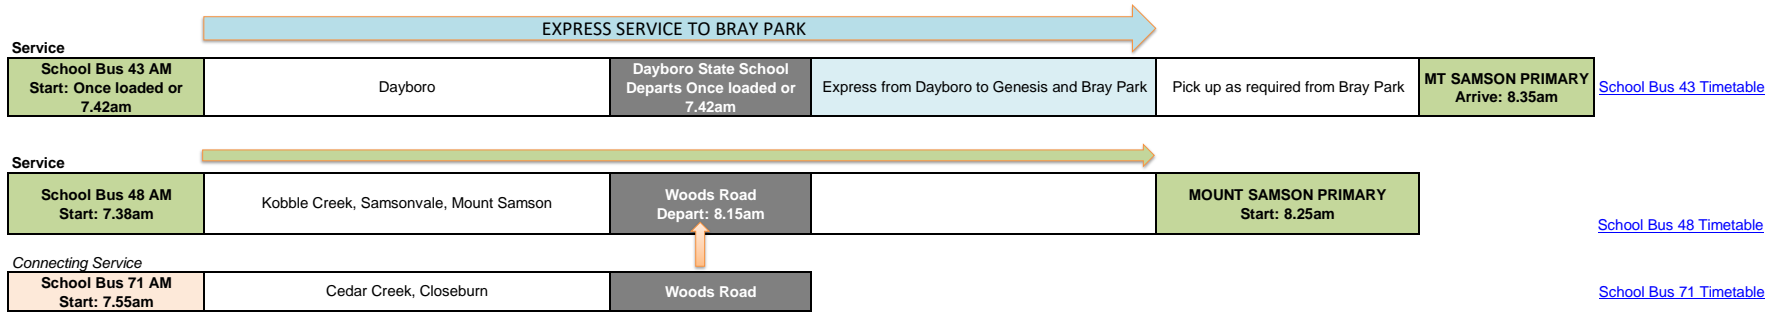

Mount Samson State School - AM Services

Maps of the route are available as links through the timetable

Last Updated 21/10/2024

Mount Samson State School - PM Services
 Maps of the route are available as links through the timetable