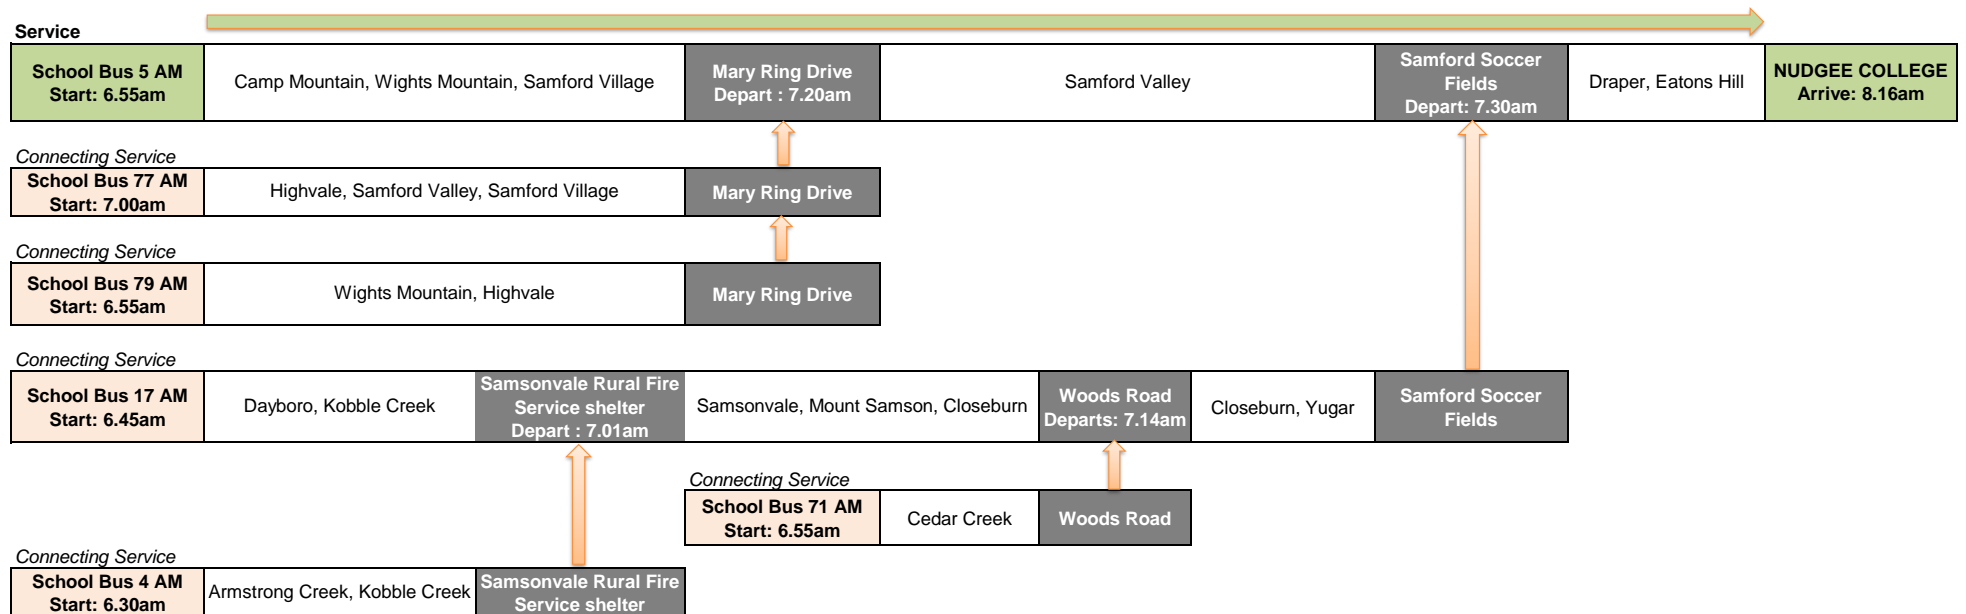

## Nudgee College - AM Services

[Click To View Timetables And Maps](#)

[Click To View Timetables And Maps](#)

Nudgee College - PM Services

[Click To View Timetables And Maps](#)

[Click To View Timetables And Maps](#)