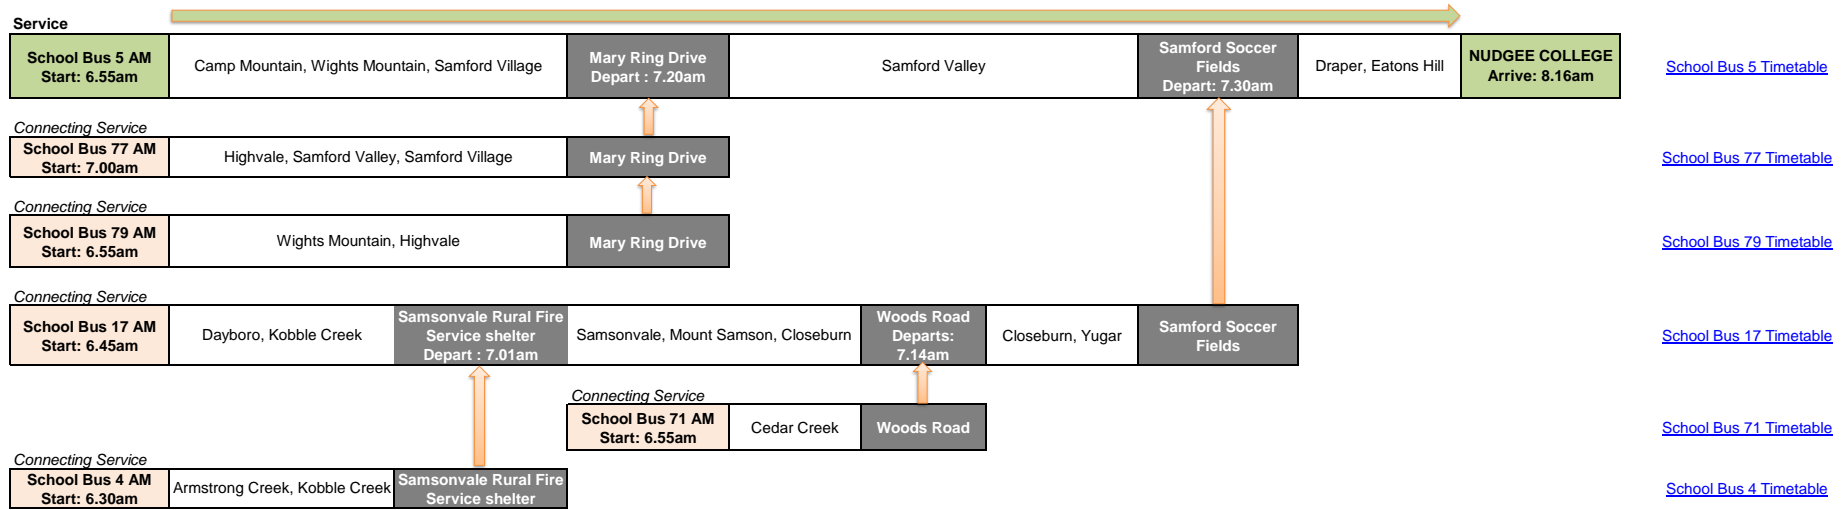

# Nudgee College - AM Services

Maps of the route are available as links through the timetable

Last Updated 09/09/2024

# Nudgee College - PM Services

Maps of the route are available as links through the timetable