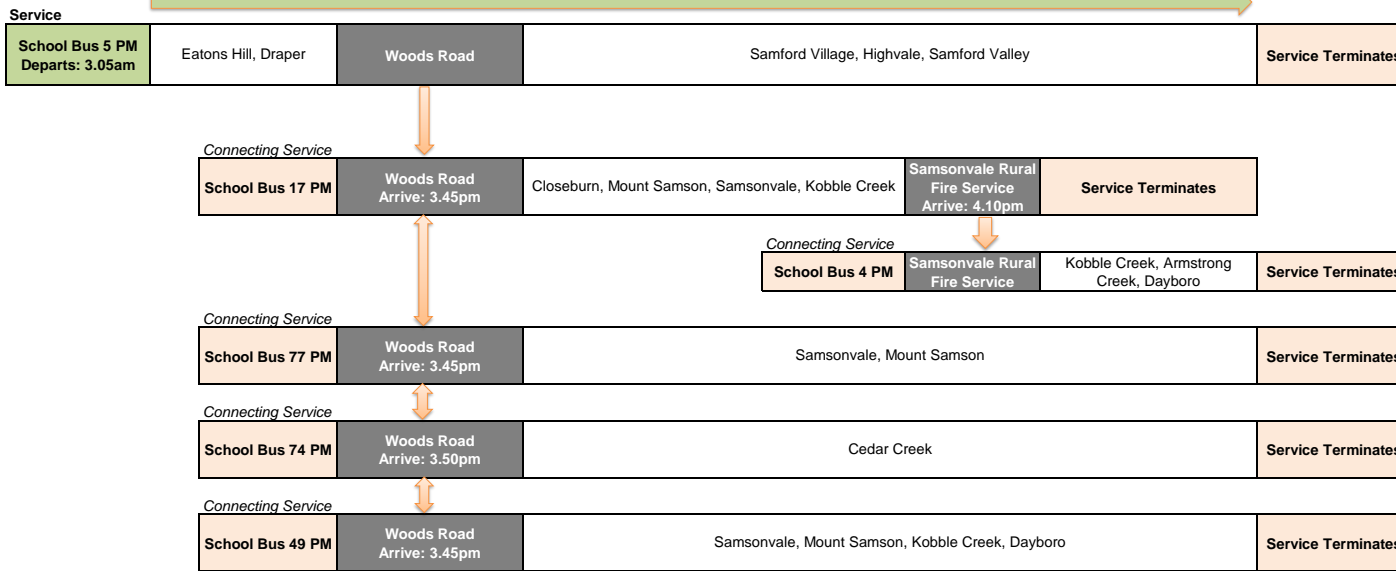

## Nudgee College - AM Services

[Click To View Timetables And Maps](#)

[Click To View Timetables And Maps](#)

Nudgee College - PM Services

[Click To View Timetables And Maps](#)

[Click To View Timetables And Maps](#)