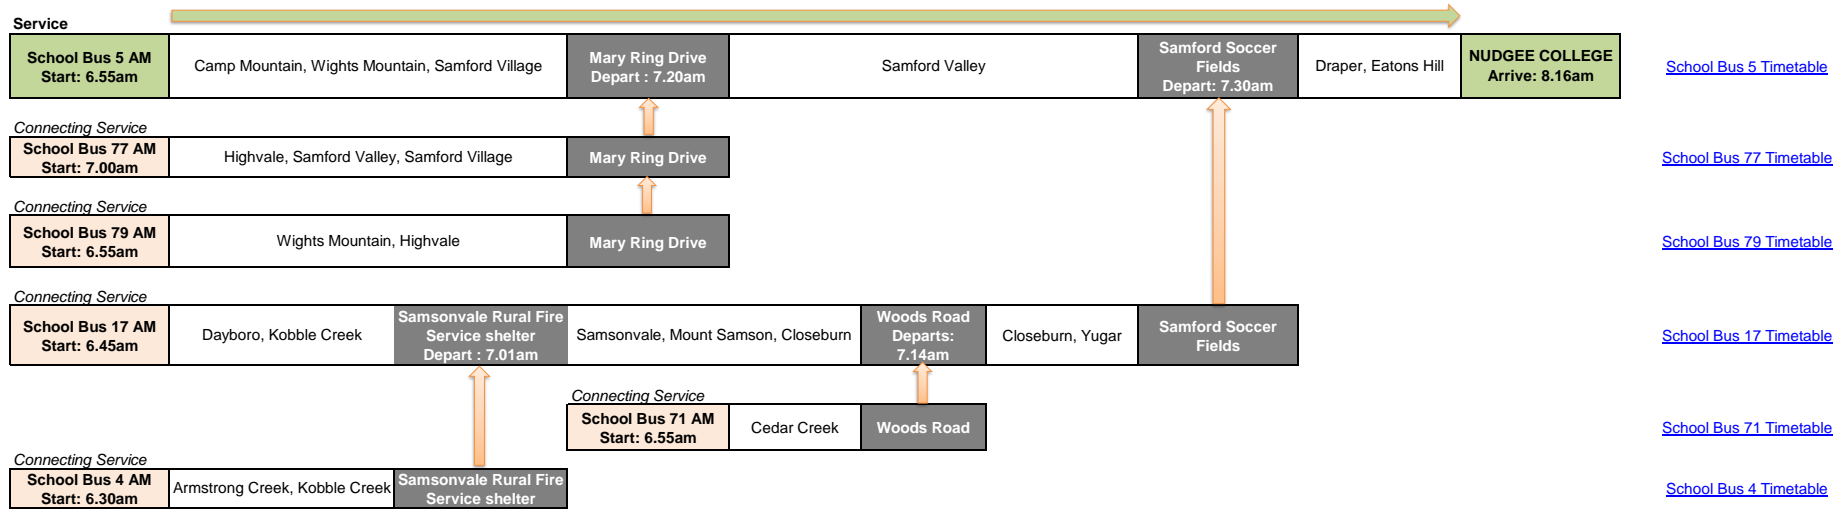

Nudgee College - AM Services

Maps of the route are available as links through the timetable

Last Updated 09/09/2024

Nudgee College - PM Services

Maps of the route are available as links through the timetable