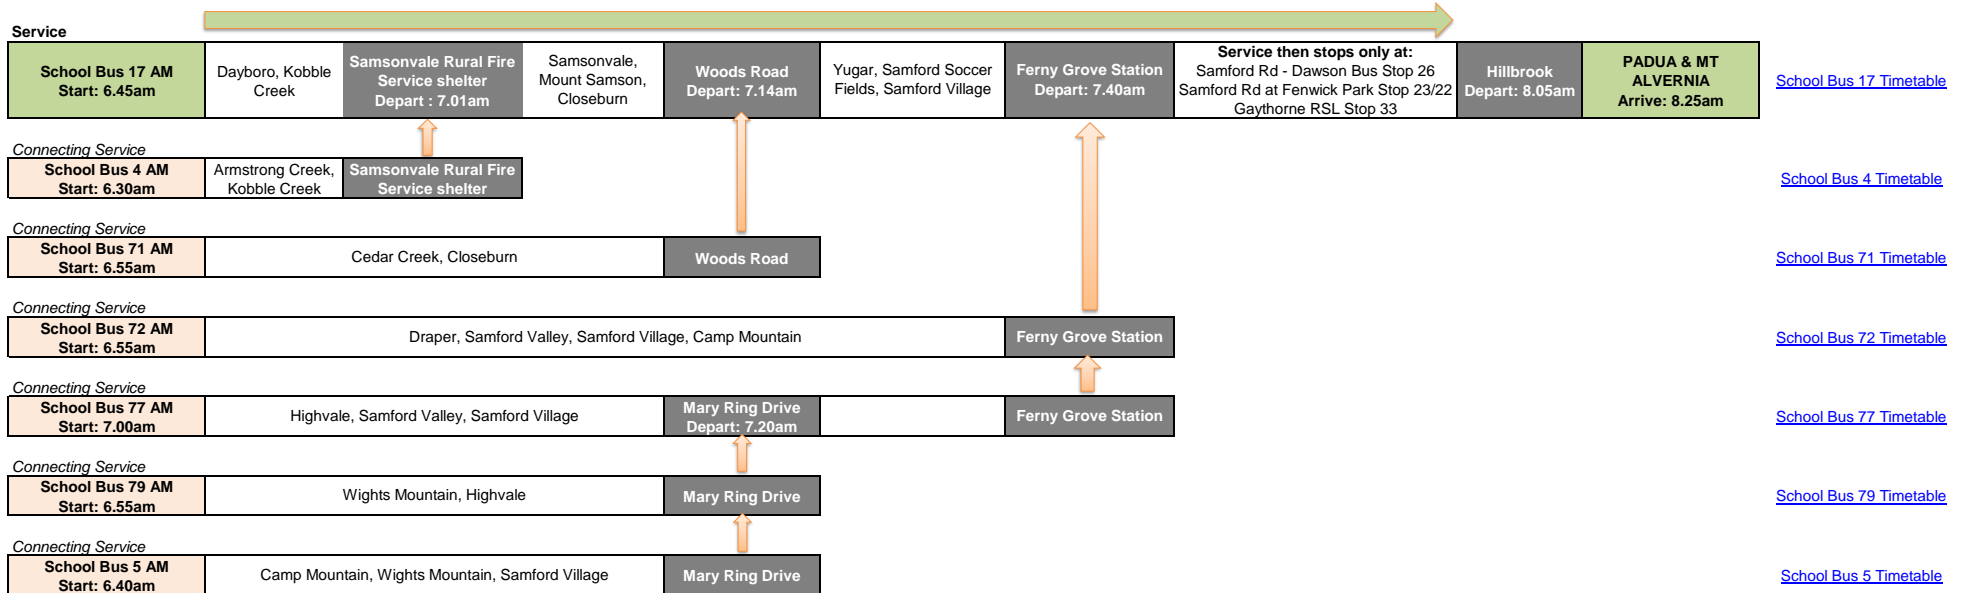

## Padua & Mt Alvernia Colleges - AM Services

Maps of the route are available as links through the timetable

Last Updated 23/01/2025

Padua & Mt Alvernia Colleges - PM Services  
 Maps of the route are available as links through the timetable

Service

<b>School Bus 10 PM</b> Departs: 3.20pm	Hillbrook Anglican School	<b>Service then stops only at:</b> Gaythorne RSL Stop 33 Samford Rd at Fenwick Park Stop 23/22 Samford Rd - Dawson Bus Stop 26	Express to Ferry Grove Station	Ferry Grove Station bus interchange Arrive: 4.10pm	<b>Service Terminates</b>
--	---------------------------	---	--------------------------------	---	---------------------------

[School Bus 10 Timetable](#)

Connecting Service

<b>School Bus 71 PM</b> Departs: 4.15pm	Ferry Grove Station bus interchange	Express to Samford Village	Highvale, Samford Valley	<b>Service Terminates</b>
--	-------------------------------------	----------------------------	--------------------------	---------------------------