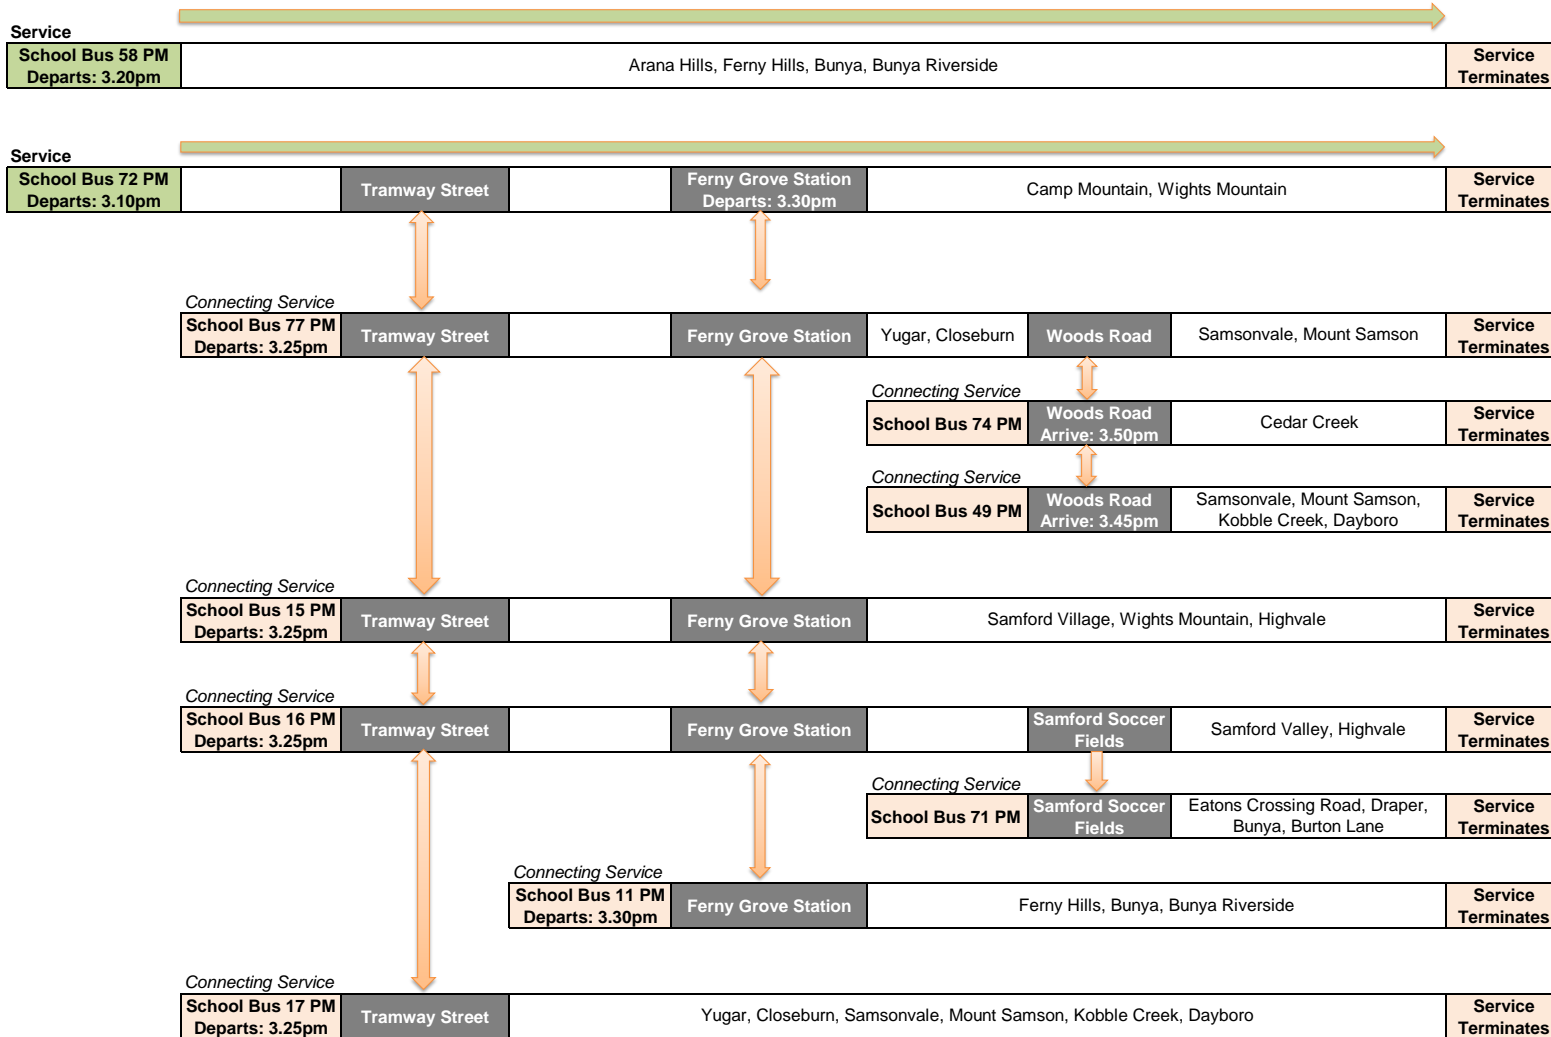

Connecting Service

<b>School Bus 59 AM</b> Start: 7.40am	Bunya Riverside, Ferny Hills	Ferny Hills State School Arrive: 8.00am
--	------------------------------	--

[Click To View Timetables And Maps](#)

Last Updated 29/01/2025

Patricks Road State School - PM Services

[Click To View Timetables And Maps](#)

[Click To View Timetables And Maps](#)