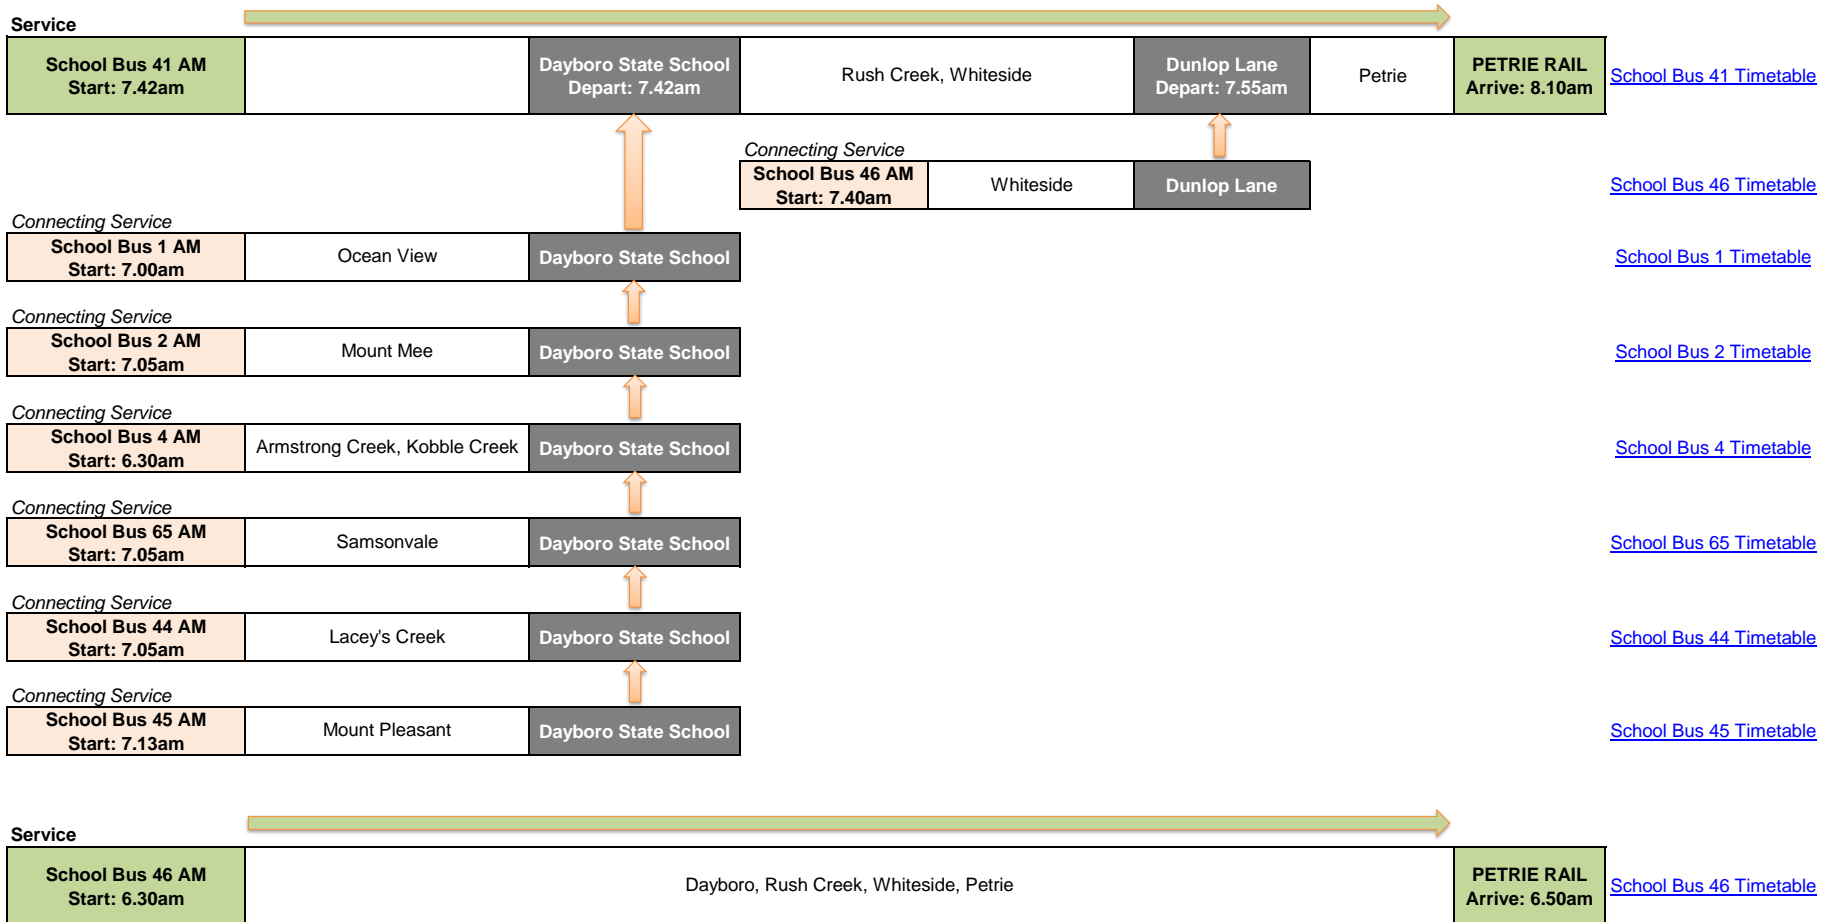

# Petrie Rail - AM Services

Maps of the route are available as links through the timetable

Last Updated 09/09/2024

## Petrie Rail - PM Services

Maps of the route are available as links through the timetable

### Service

<b>School Bus 46 PM</b> Departs: 4.35pm	Petrie, Whiteside, Rush Creek, Dayboro	Dayboro State School Arrives: 4.55pm	<b>Service Terminates</b>	<a href="#">School Bus 46 Timetable</a>
--	--	---	---------------------------	---