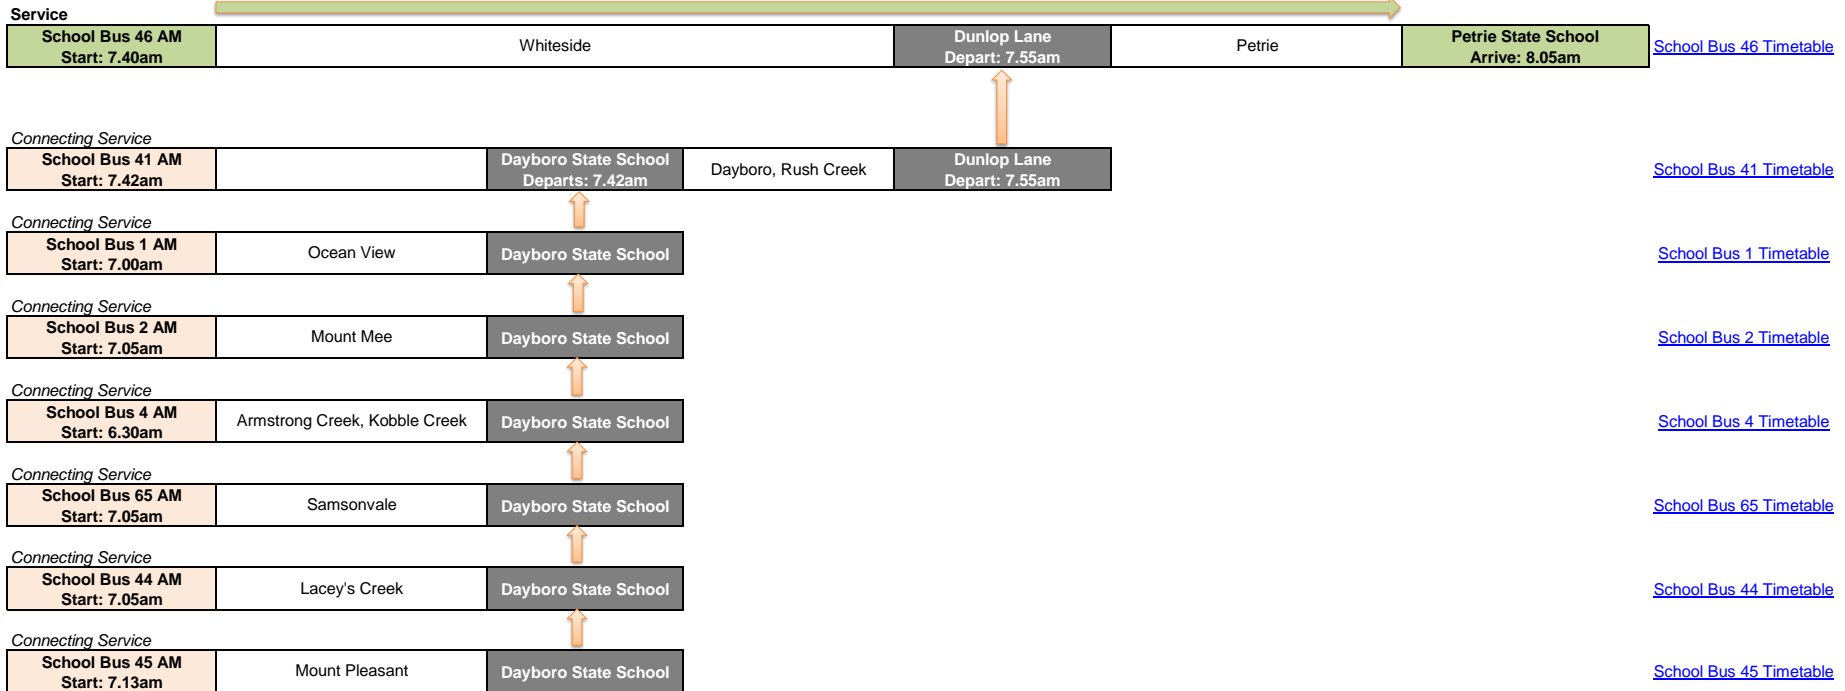

Petrie State School - AM Services

Maps of the route are available as links through the timetable

Last Updated: 09/09/2024

Petrie State School - PM Services

Maps of the route are available as links through the timetable