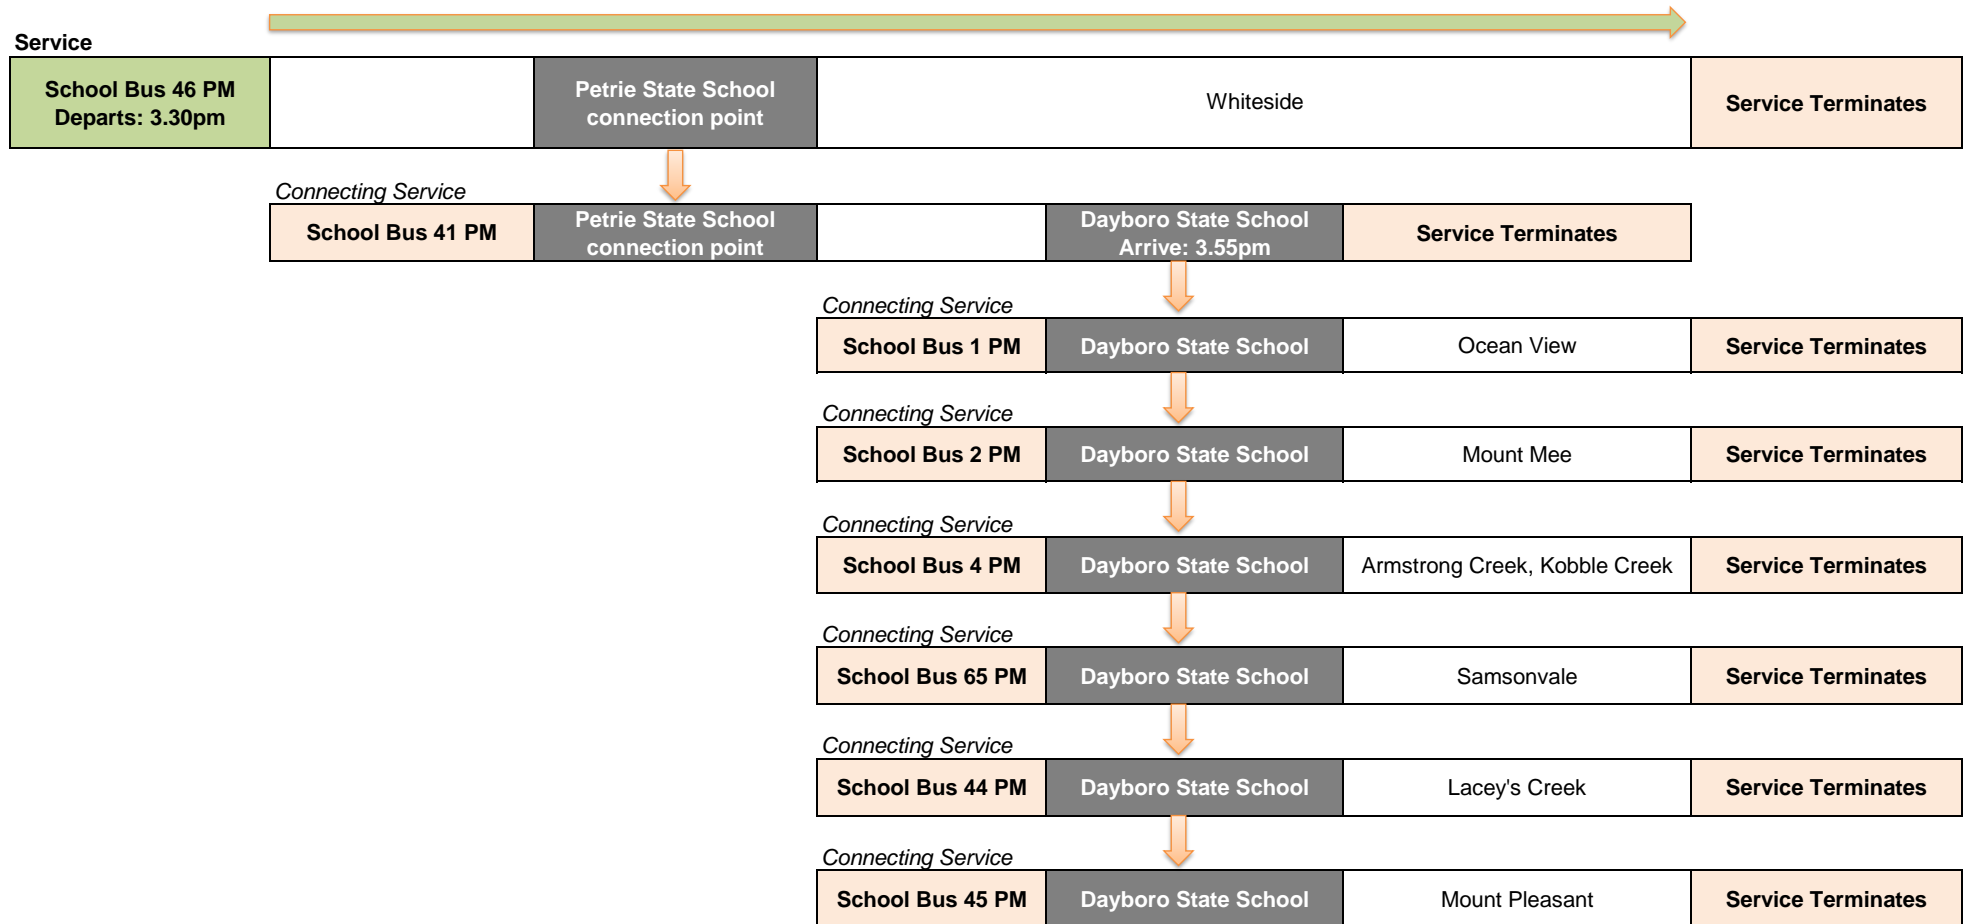

Petrie State School - AM Services

[Click To View Timetables And Maps](#)

[Click To View Timetables And Maps](#)

Petrie State School - PM Services

[Click To View Timetables And Maps](#)

[Click To View Timetables And Maps](#)