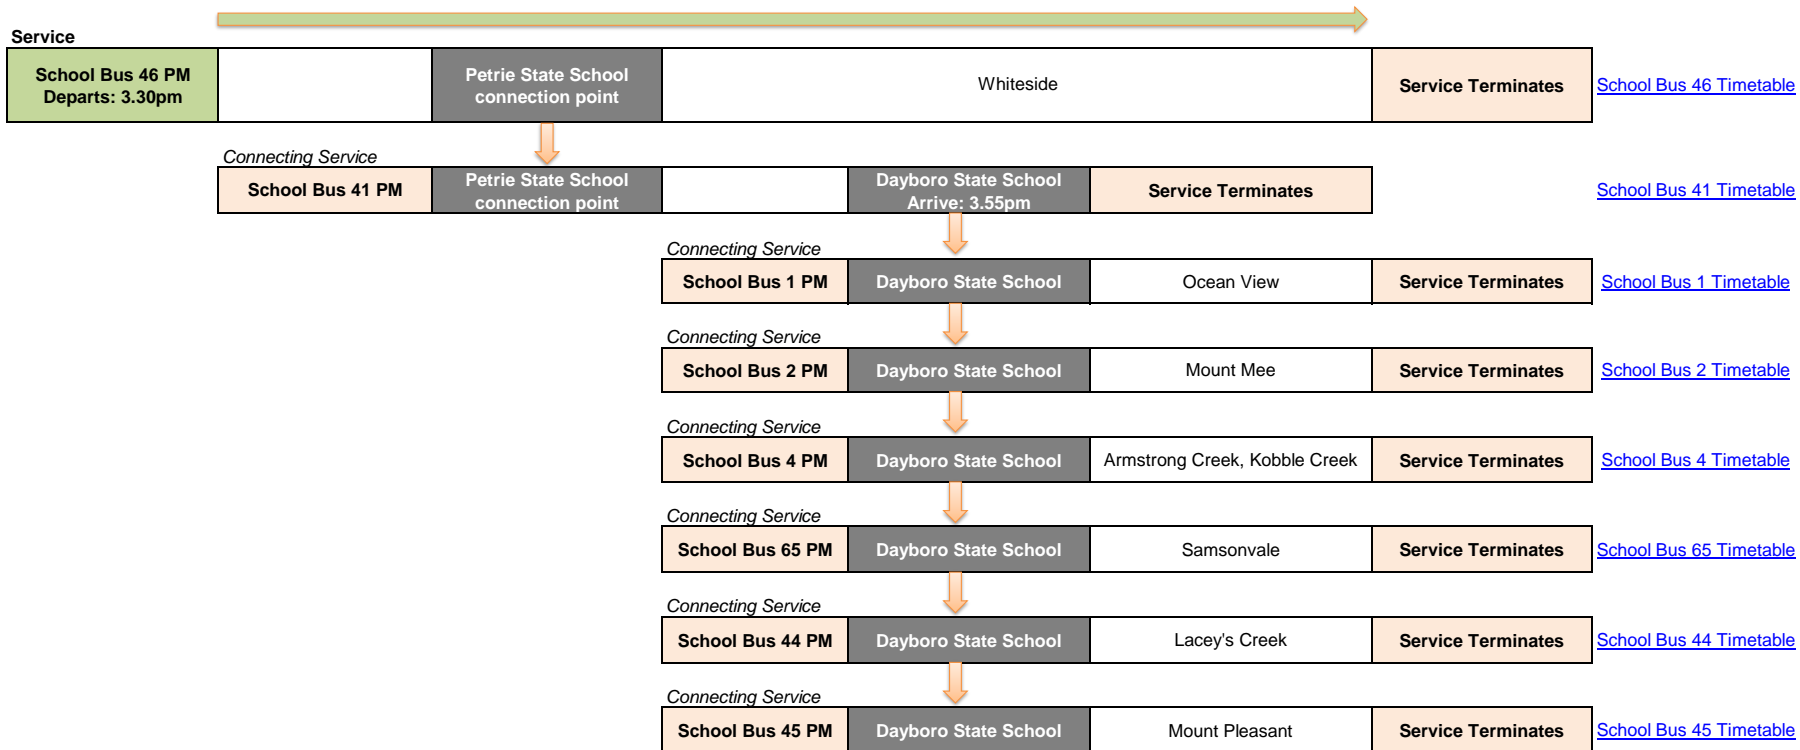

Petrie State School - AM Services

Maps of the route are available as links through the timetable

Last Updated: 09/09/2024

Petrie State School - PM Services

Maps of the route are available as links through the timetable