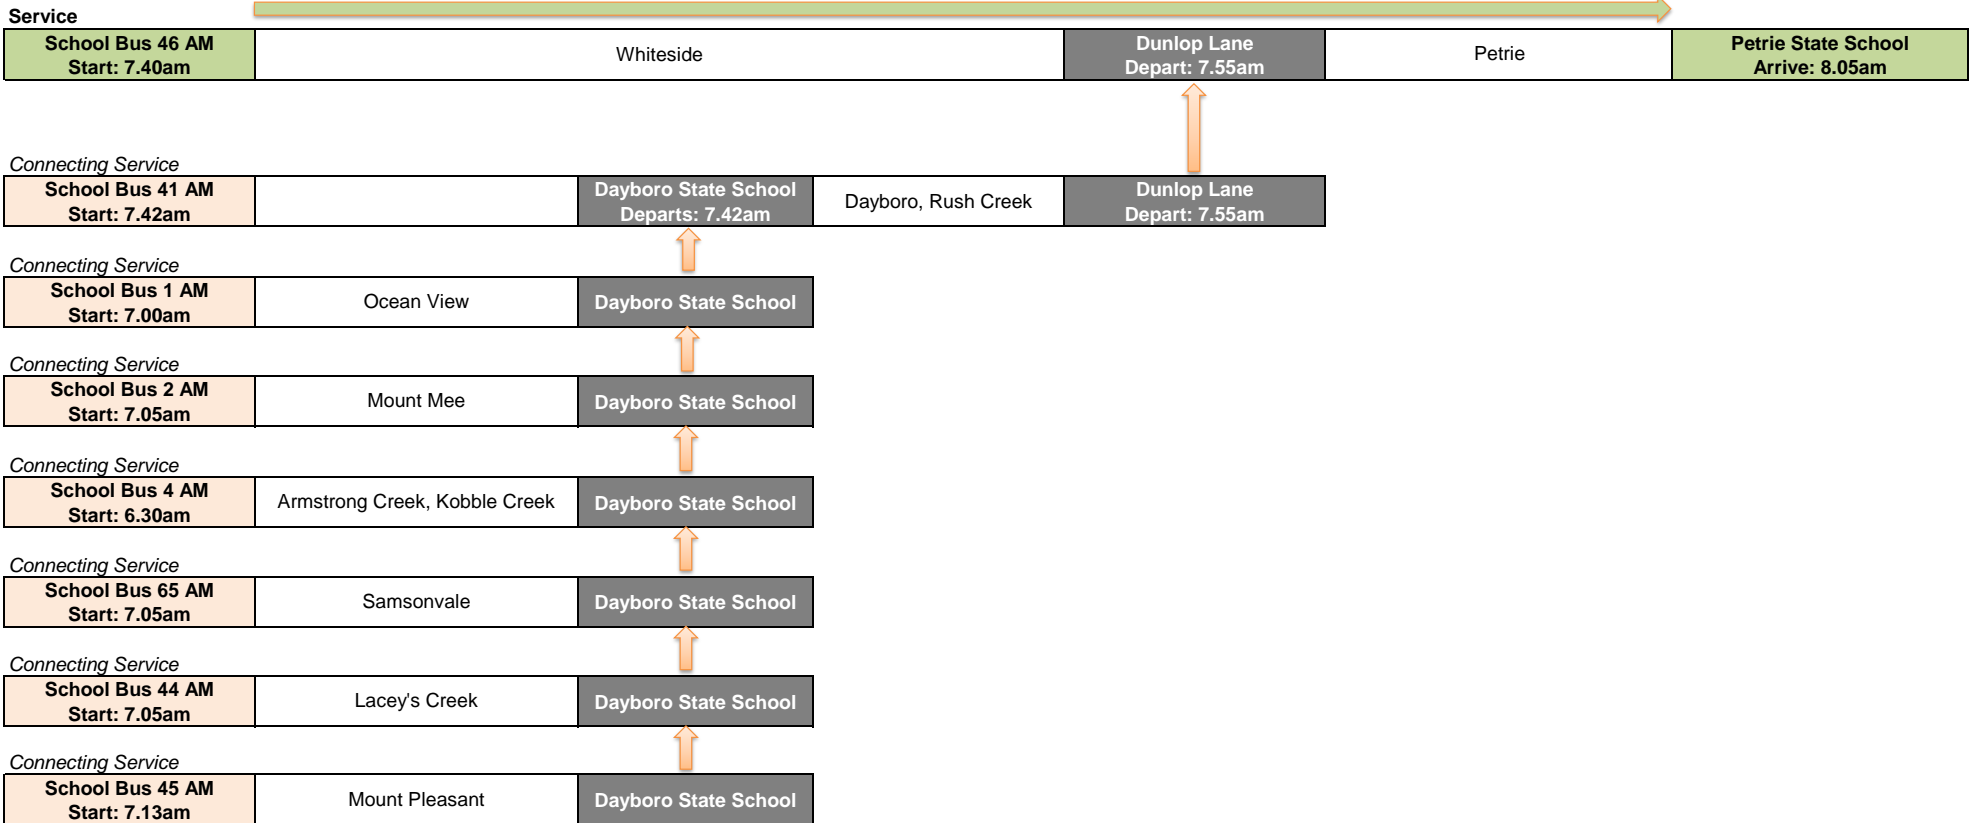

Petrie State School - AM Services

[Click To View Timetables And Maps](#)

[Click To View Timetables And Maps](#)

Petrie State School - PM Services

[Click To View Timetables And Maps](#)

[Click To View Timetables And Maps](#)