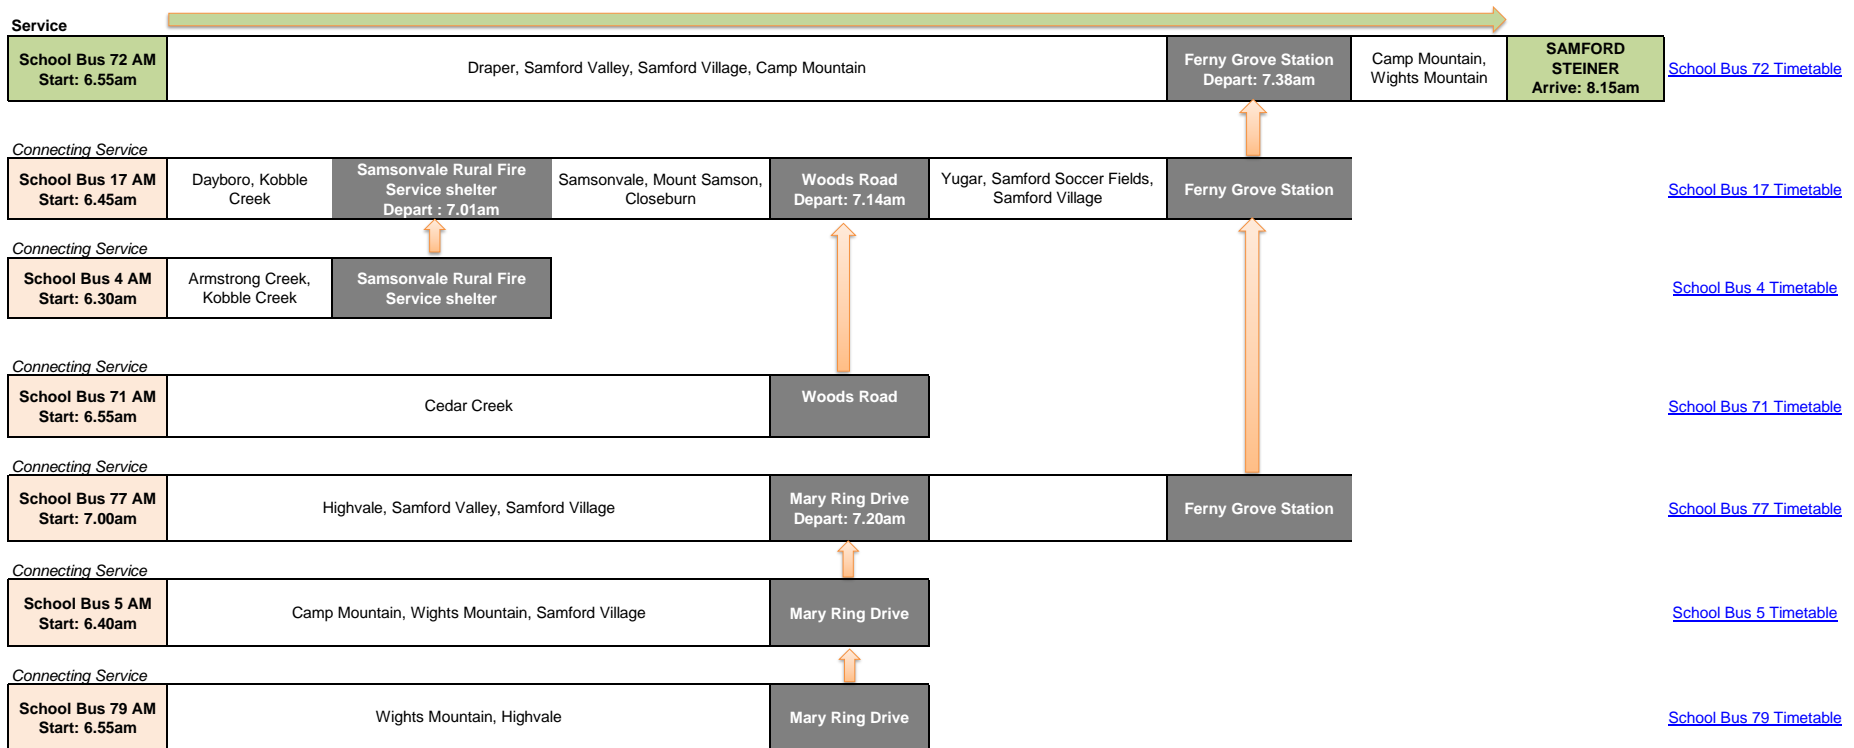

Samford Valley Steiner School - AM Services
 Maps of the route are available as links through the timetable

Last Updated 09/09/2024

Samford Valley Steiner School - PM Services
 Maps of the route are available as links through the timetable