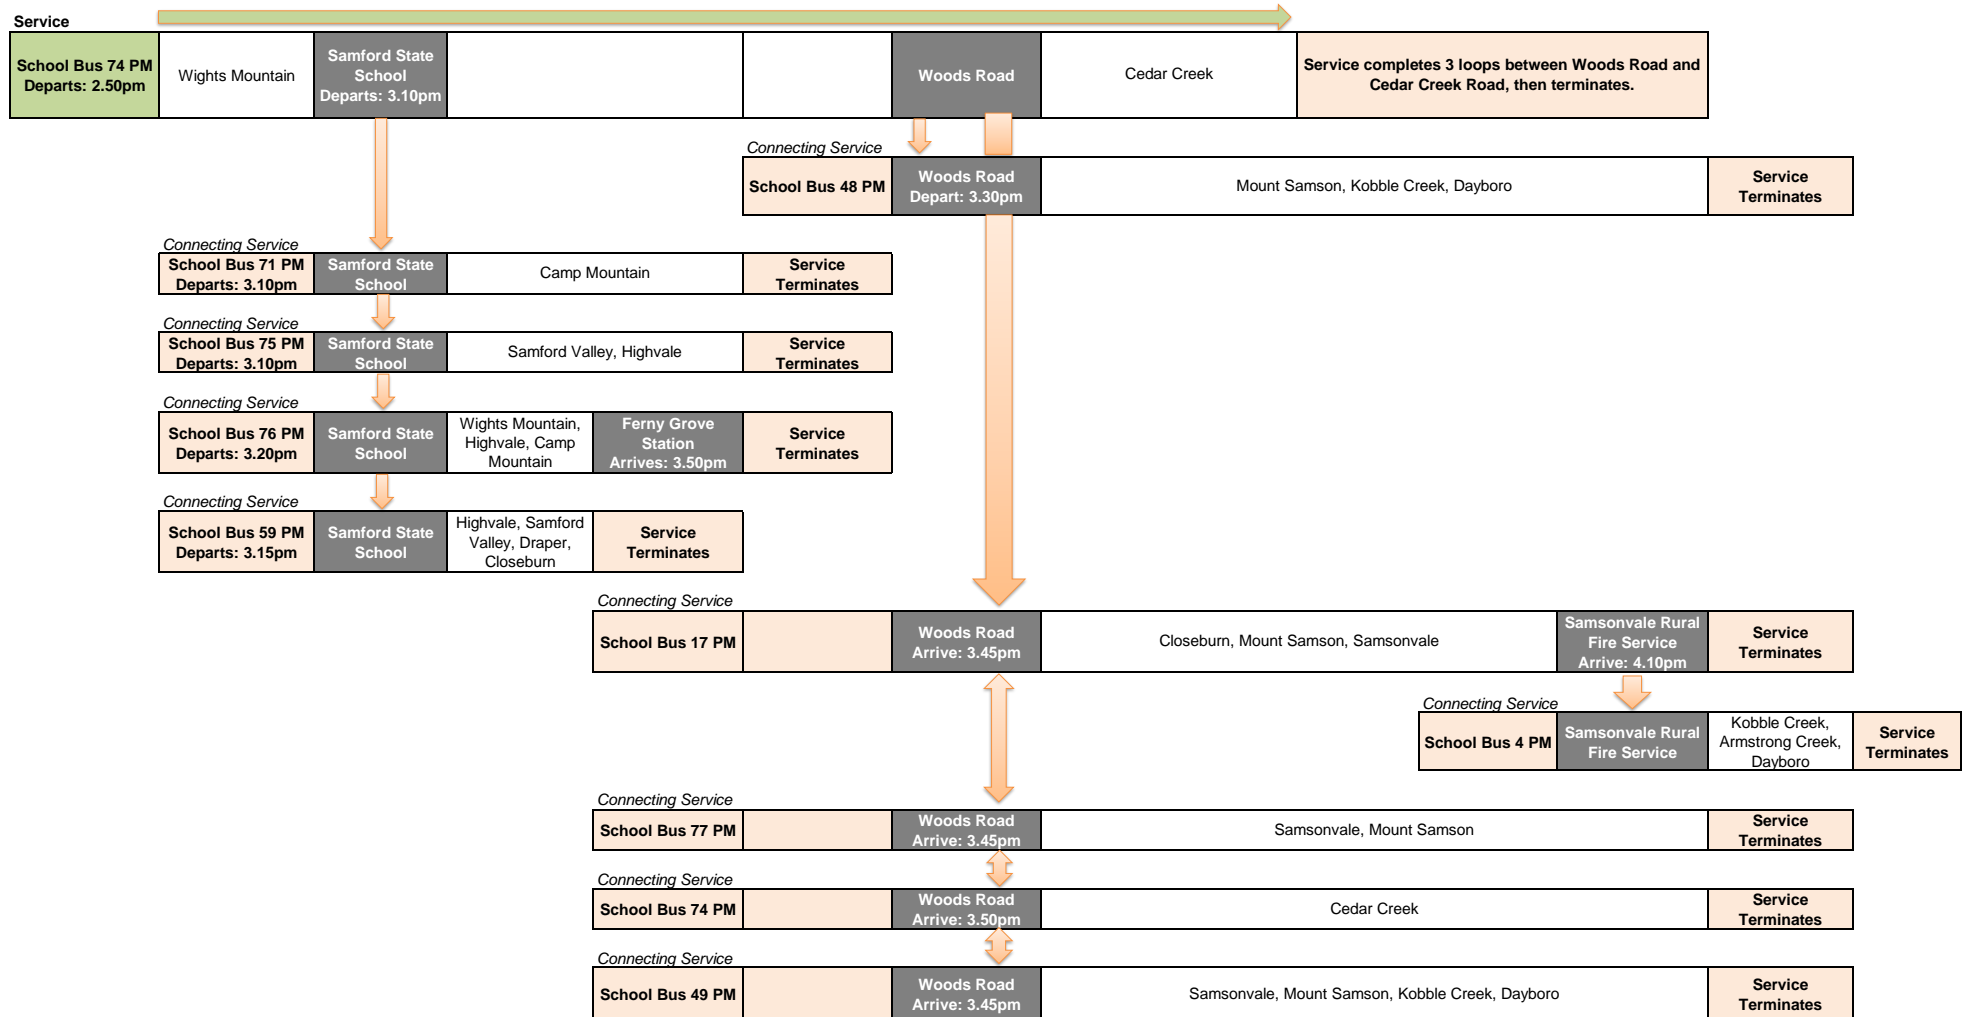

Samford Valley Steiner School - AM Services

[Click To View Timetables And Maps](#)

Last Updated 29/01/2025

[Click To View Timetables And Maps](#)

Samford Valley Steiner School - PM Services

[Click To View Timetables And Maps](#)

[Click To View Timetables And Maps](#)