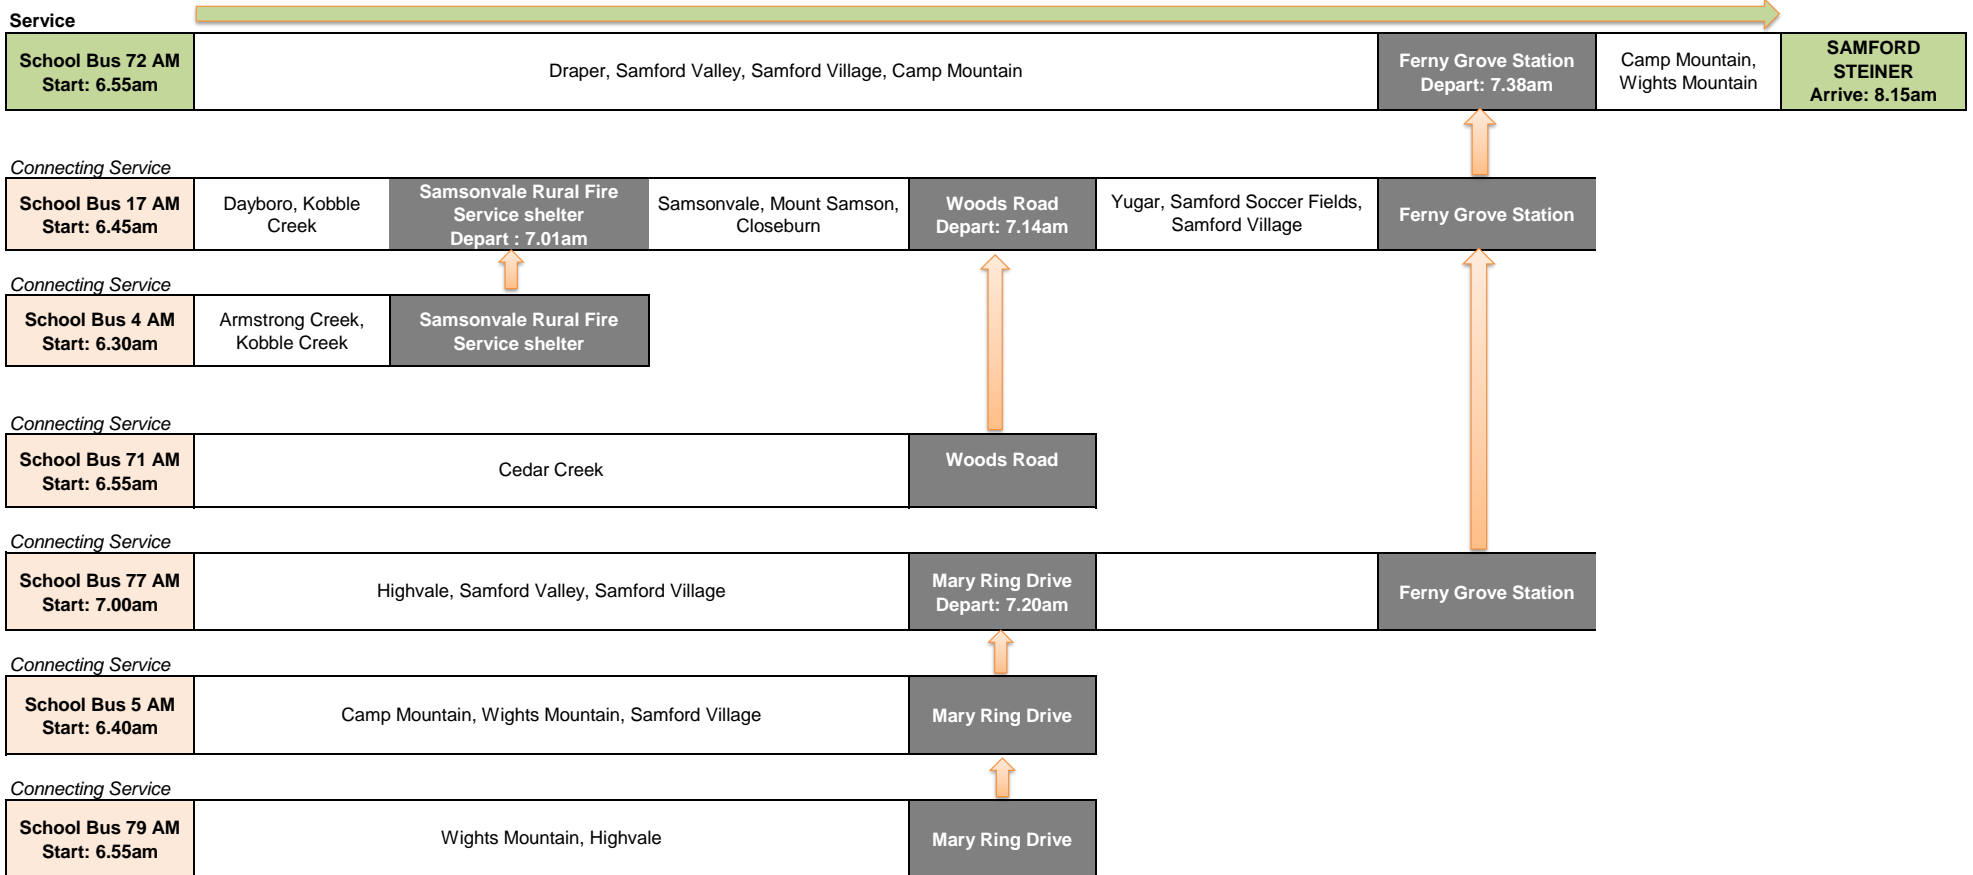

Samford Valley Steiner School - AM Services

[Click To View Timetables And Maps](#)

Last Updated 29/01/2025

[Click To View Timetables And Maps](#)

Samford Valley Steiner School - PM Services

[Click To View Timetables And Maps](#)

[Click To View Timetables And Maps](#)