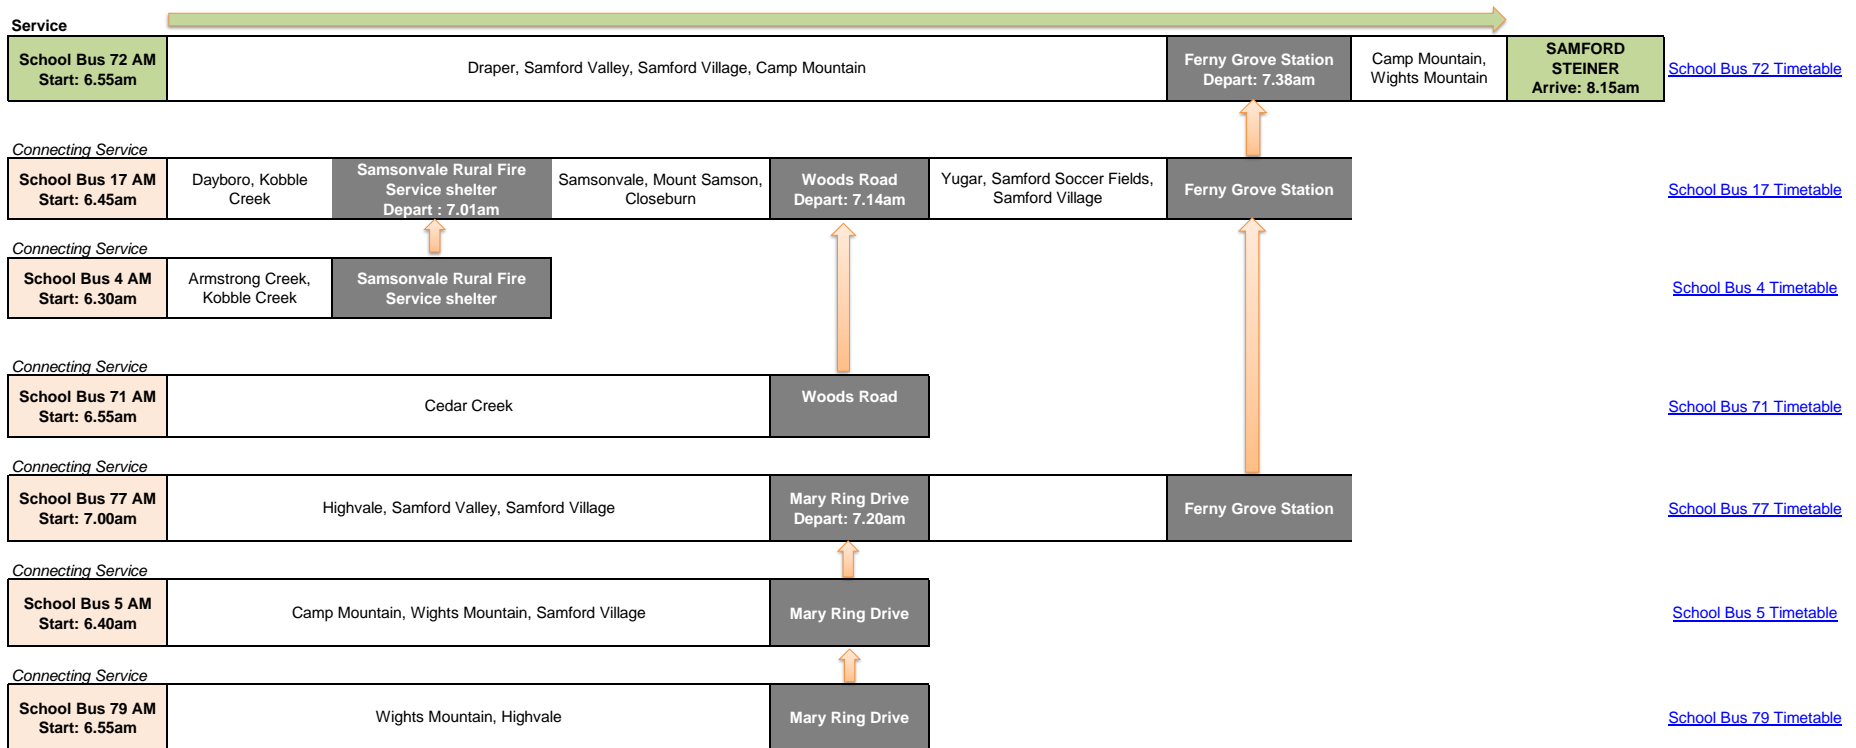

Samford Valley Steiner School - AM Services
 Maps of the route are available as links through the timetable

Last Updated 09/09/2024

Samford Valley Steiner School - PM Services
 Maps of the route are available as links through the timetable