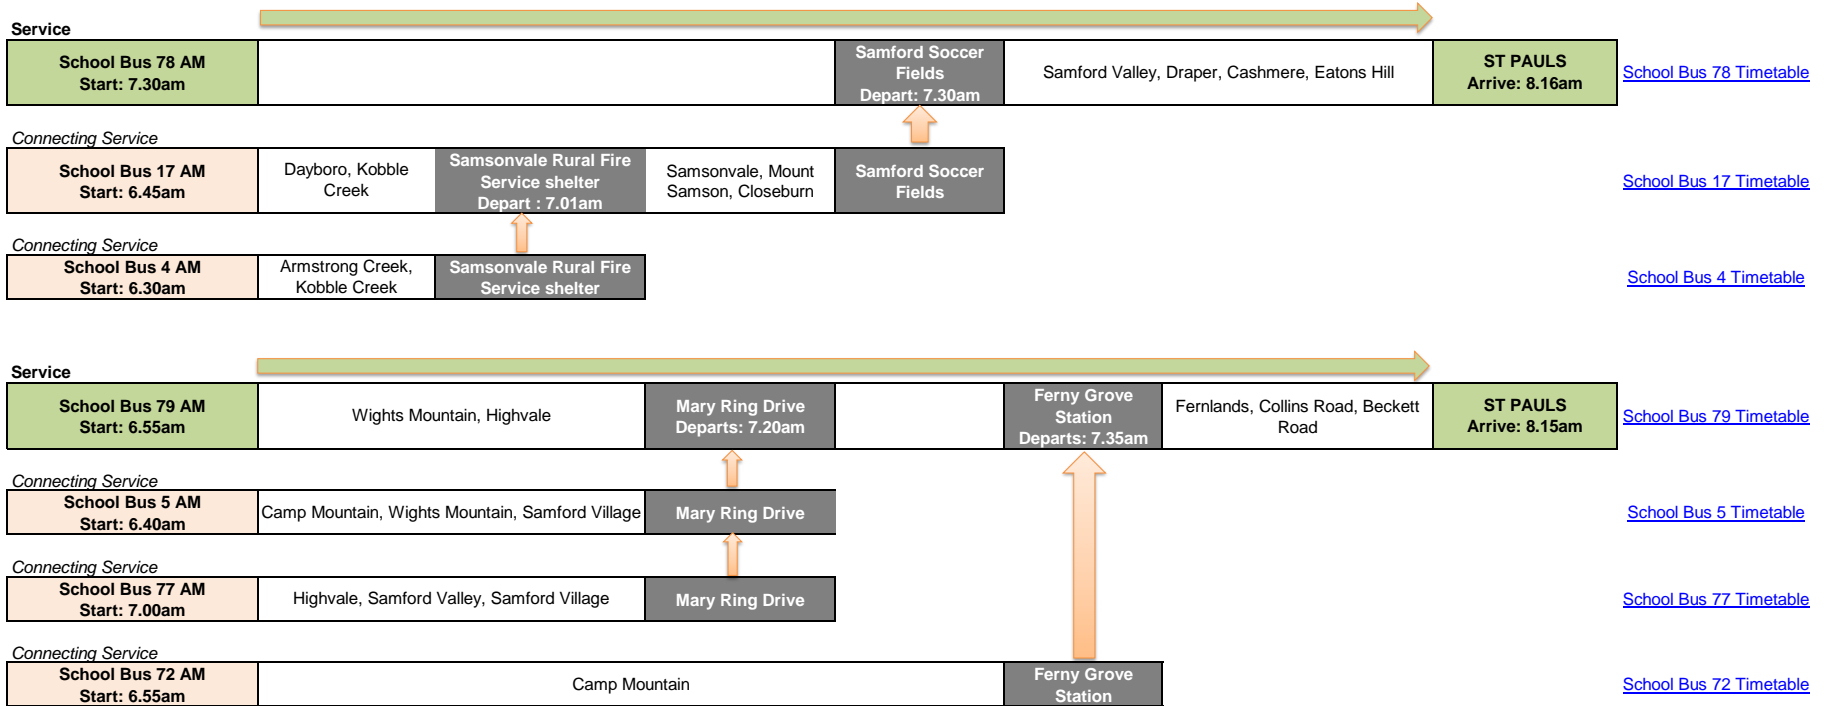

St Pauls School - AM Services

Maps of the route are available as links through the timetable

Last Updated 09/09/2024

St Pauls School - AM Services

Last Updated 09/09/2024

St Pauls School - PM Services

Maps of the route are available as links through the timetable

Service				
School Bus 78 PM Departs: 3.30pm		Eatons Hill State School	Eatons Hill, Eatons Crossing Road	Samford Soccer Fields
				Service Terminates

[School Bus 78 Timetable](#)

Connecting Service

School Bus 75 PM	Samford Soccer Fields	Yugar, Closeburn	Woods Road	Closeburn, Mount Samson, Samsonvale, Kobbie Creek, Dayboro	Service Terminates
-------------------------	------------------------------	------------------	-------------------	--	---------------------------

[School Bus 75 Timetable](#)

Connecting Service

School Bus 74 PM	Woods Road	Cedar Creek	Service Terminates
-------------------------	-------------------	-------------	---------------------------

[School Bus 74 Timetable](#)

Service			
School Bus 79 PM Departs: 3.35pm	Beckett Road, Collins Road	Ferry Grove Station	Service Terminates

[School Bus 79 Timetable](#)

Connecting Service

School Bus 71 PM Departs: 4.15pm	Express to Samford Village	Highvale, Samford Valley	Service Terminates
--	----------------------------	--------------------------	---------------------------