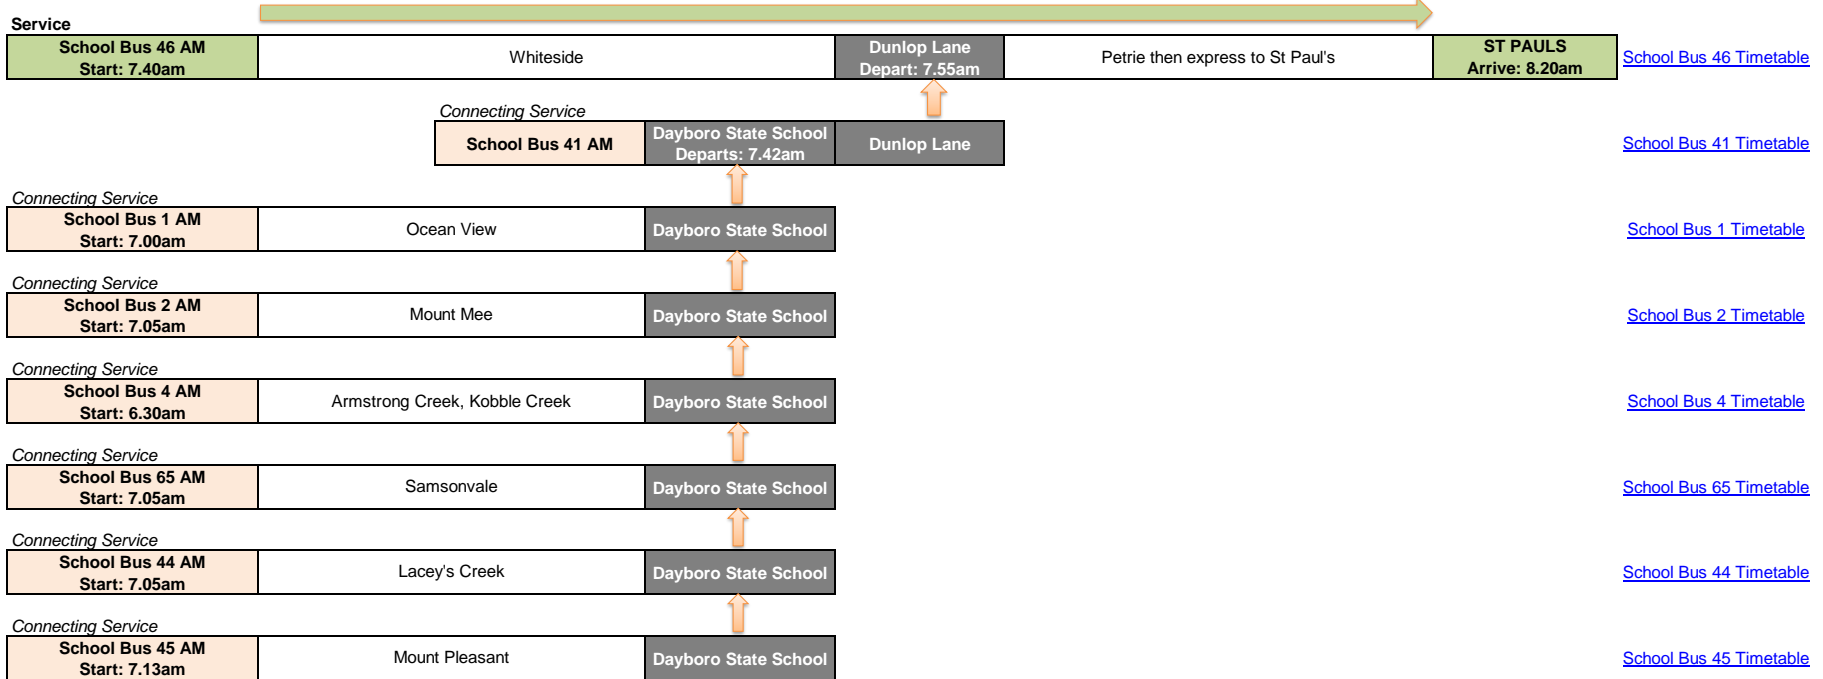

St Pauls School - AM Services

Maps of the route are available as links through the timetable

Last Updated 09/09/2024

St Pauls School - AM Services

Last Updated 09/09/2024

St Pauls School - PM Services

Maps of the route are available as links through the timetable