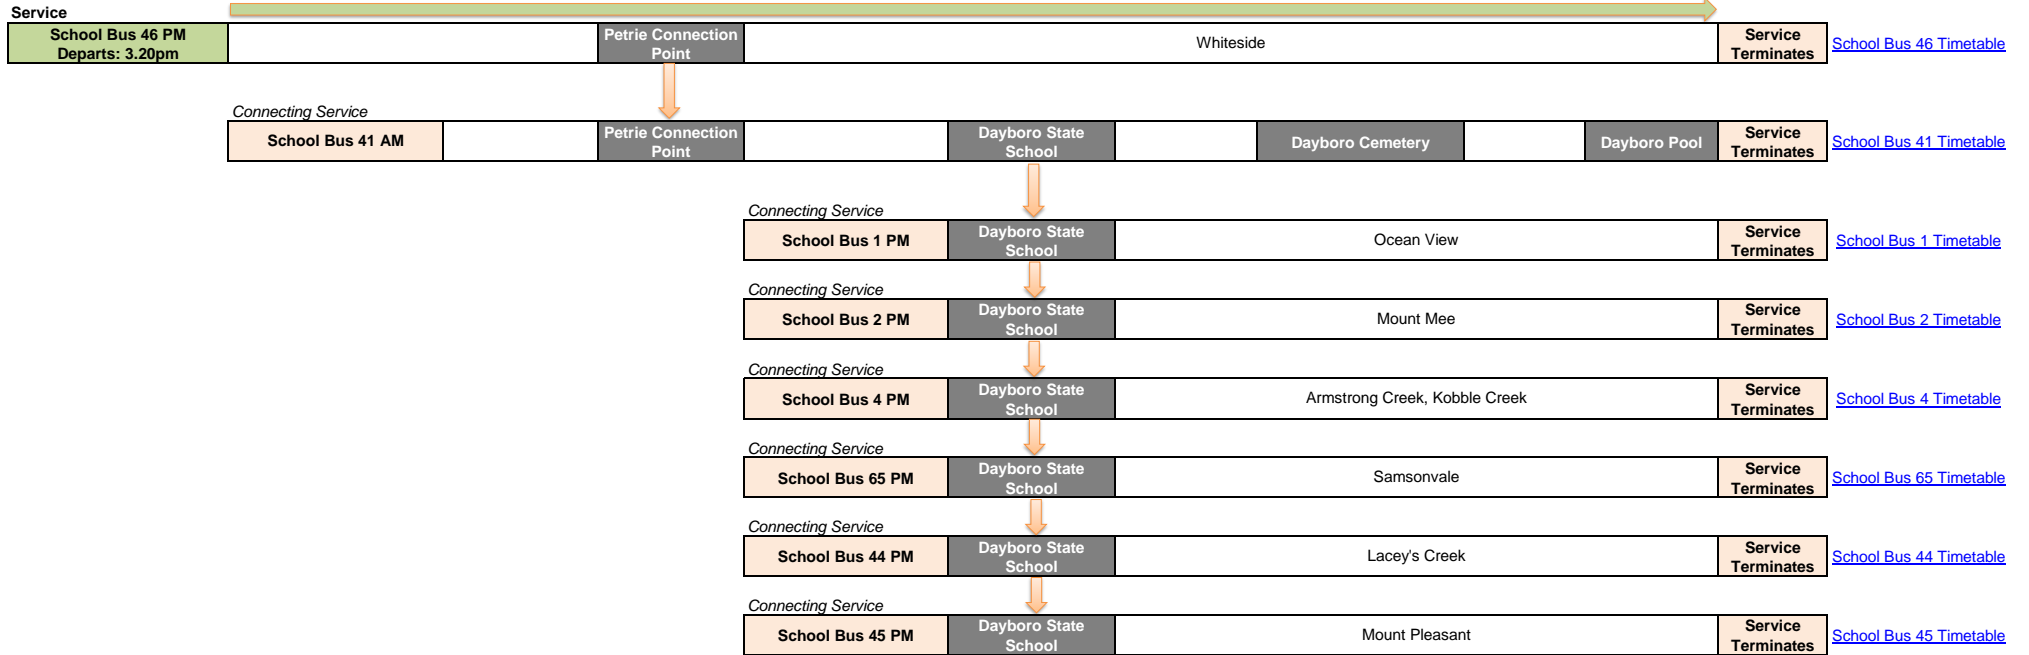

St Pauls School - PM Services

Last Updated 09/09/2024