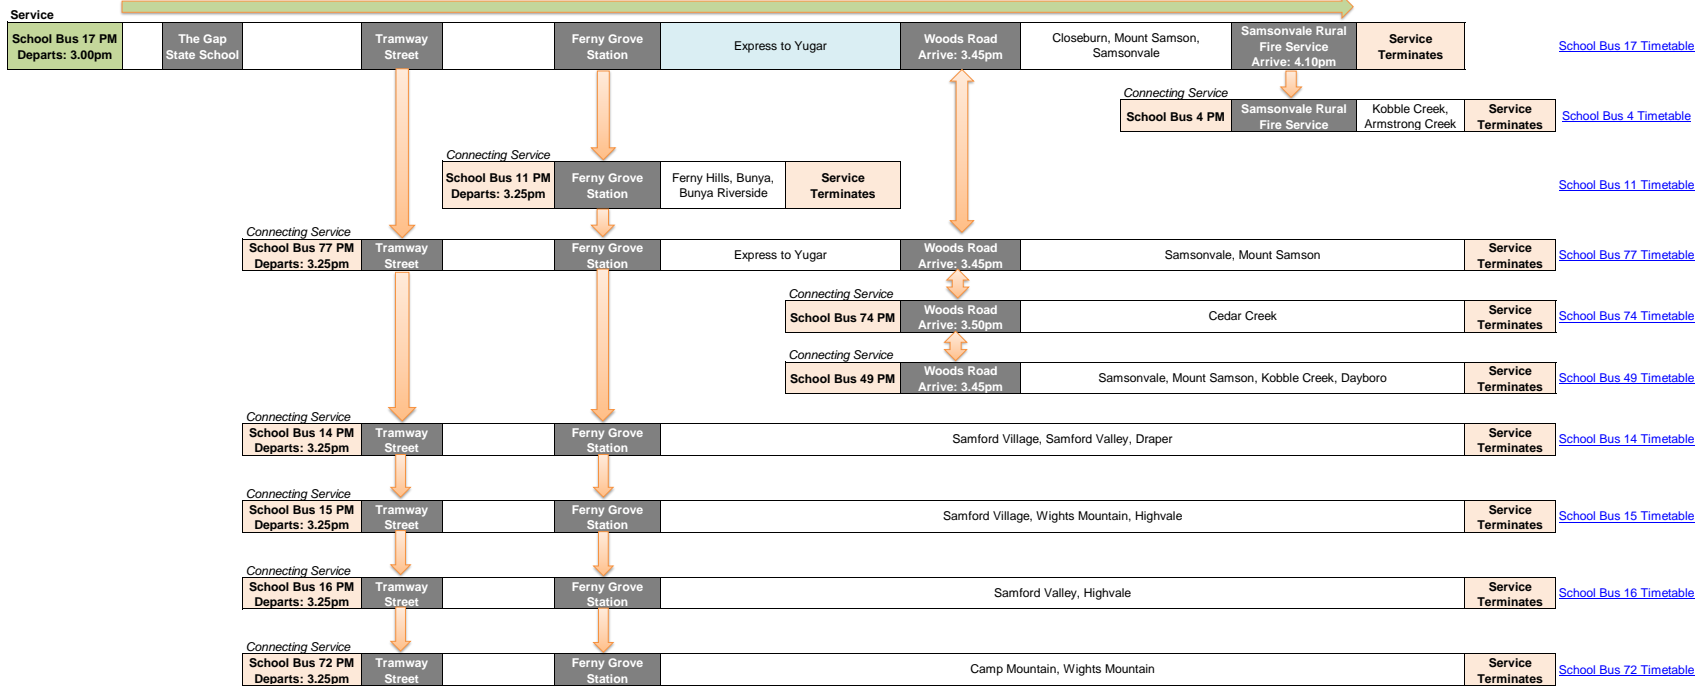

The Gap State School and The Gap State High School - AM Services
 Maps of the route are available as links through the timetable

Last Updated 09/09/2024

The Gap State School and The Gap State High School - PM Services
 Maps of the route are available as links through the timetable