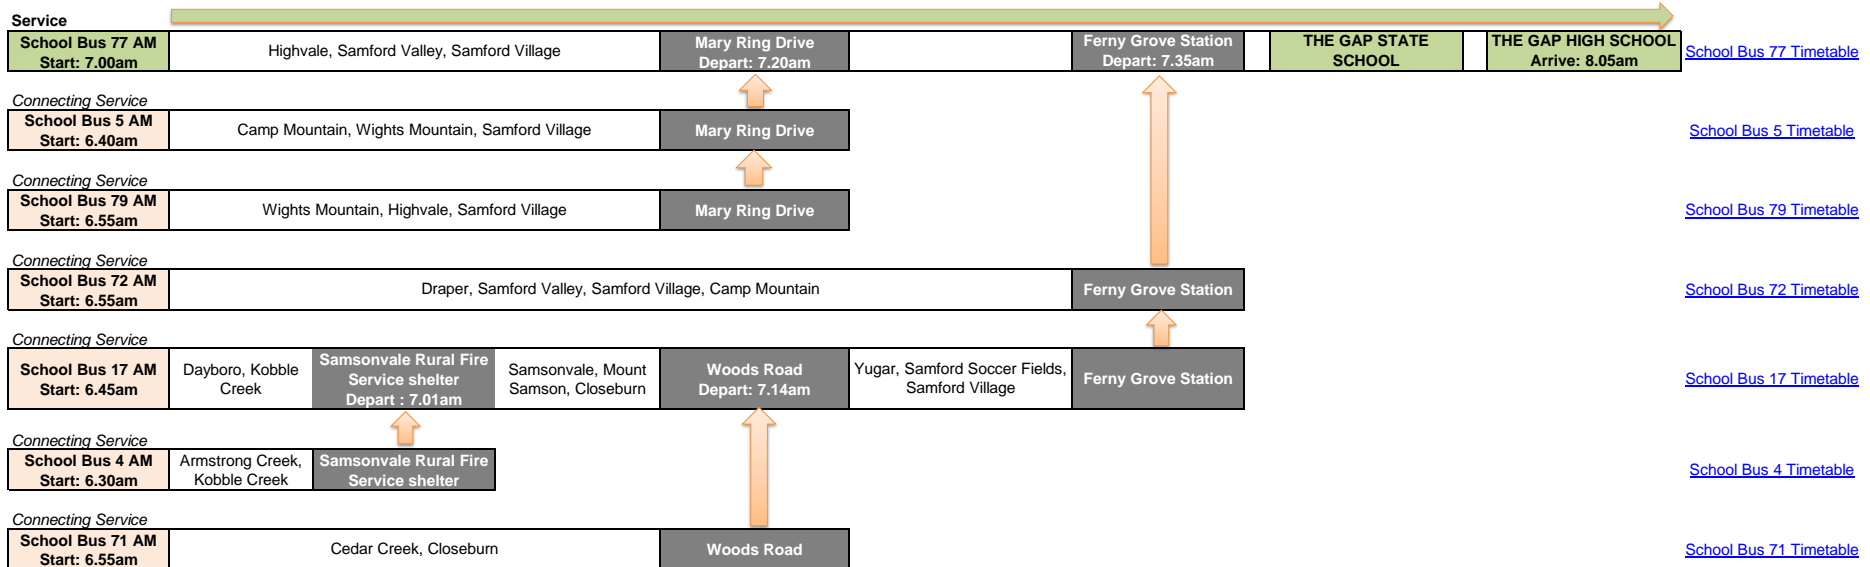

The Gap State School and The Gap State High School - AM Services
 Maps of the route are available as links through the timetable

Last Updated 09/09/2024

The Gap State School and The Gap State High School - PM Services
 Maps of the route are available as links through the timetable