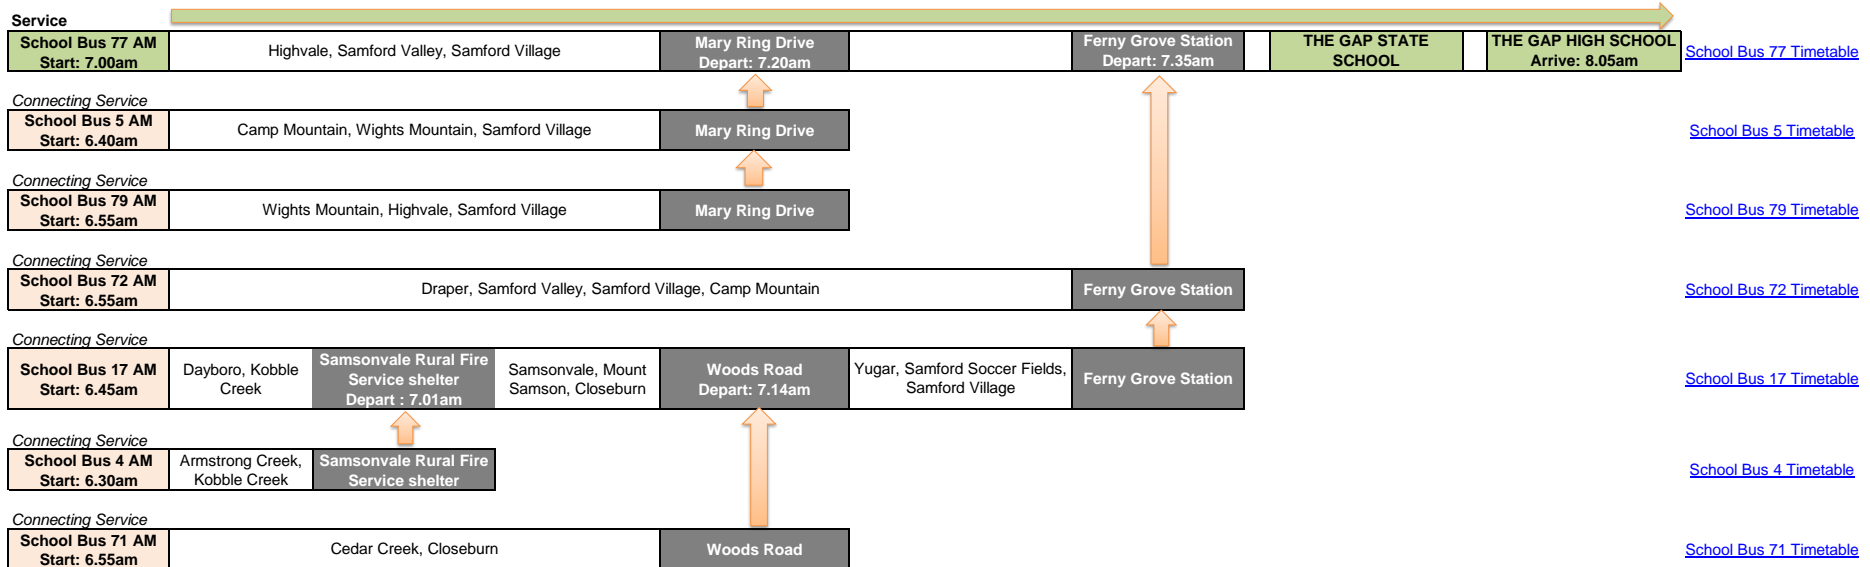

The Gap State School and The Gap State High School - AM Services  
 Maps of the route are available as links through the timetable

Last Updated 09/09/2024

The Gap State School and The Gap State High School - PM Services  
 Maps of the route are available as links through the timetable